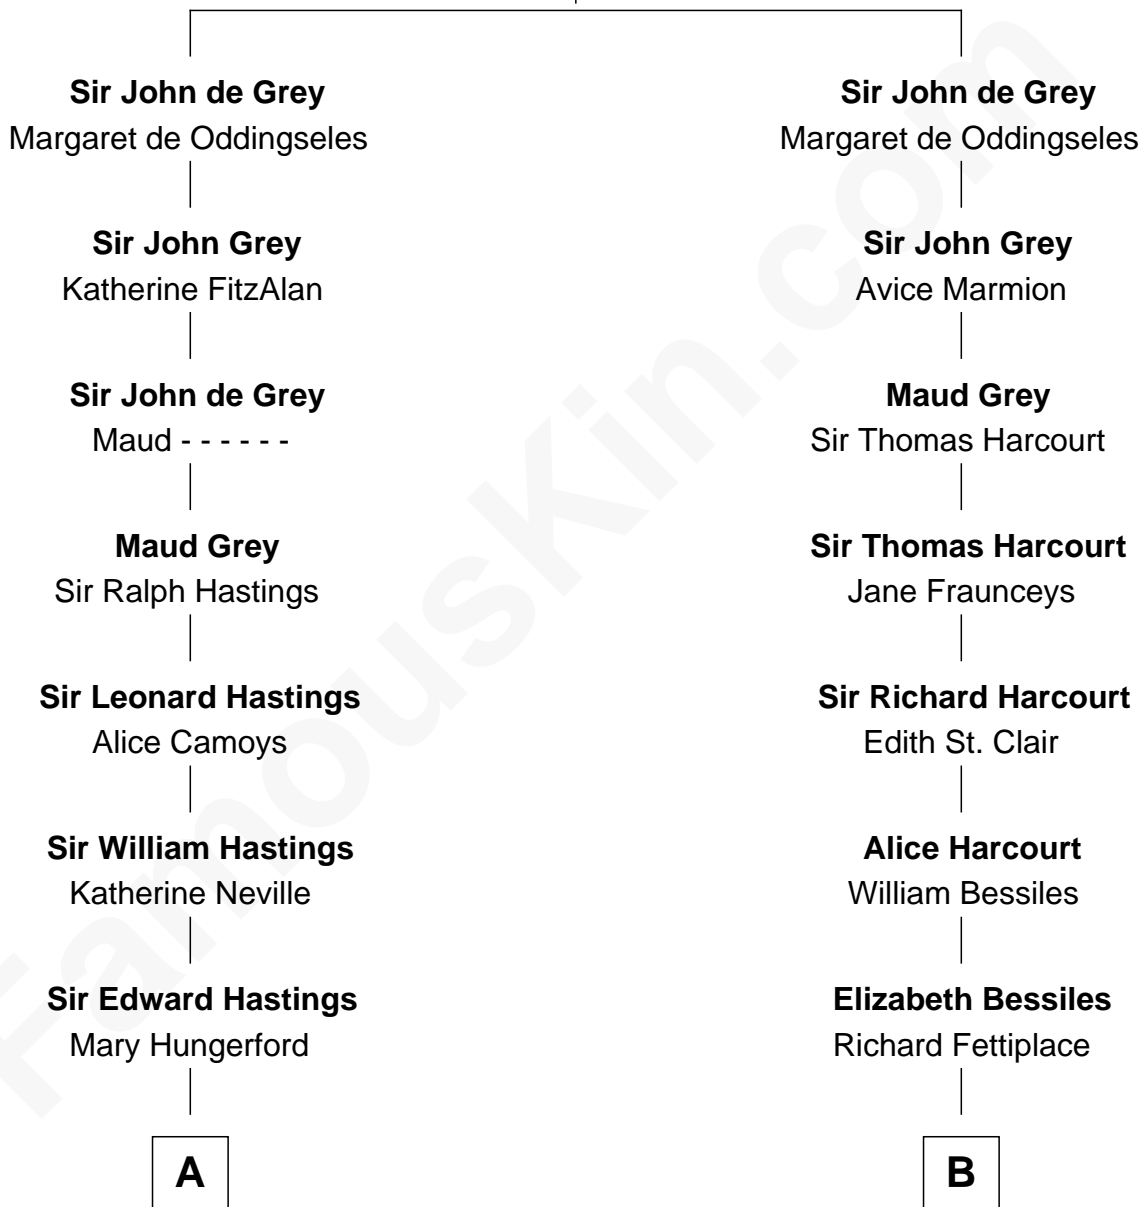

# FamousKin.com Relationship Chart of

**Princess Diana**

*Princess of Wales*

20th cousin 1 time removed of

**James Sherman**

*27th U.S. Vice-President*

**Robert de Grey**

Joan Valoines

**C**

**Frederick Spencer**

Adelaide Horatia Elizabeth Seymour

**Charles Robert Spencer**

Margaret Baring

**Albert Edward John Spencer**

Cynthia Elinor Beatrix Hamilton

**Edward John Spencer**

Frances Ruth Burke Roche

**Princess Diana**

*Princess of Wales*

**D**

**Mary Augusta Barron**

Stalham Williams

**Frances Lucretia Williams**

Richard Winslow Sherman