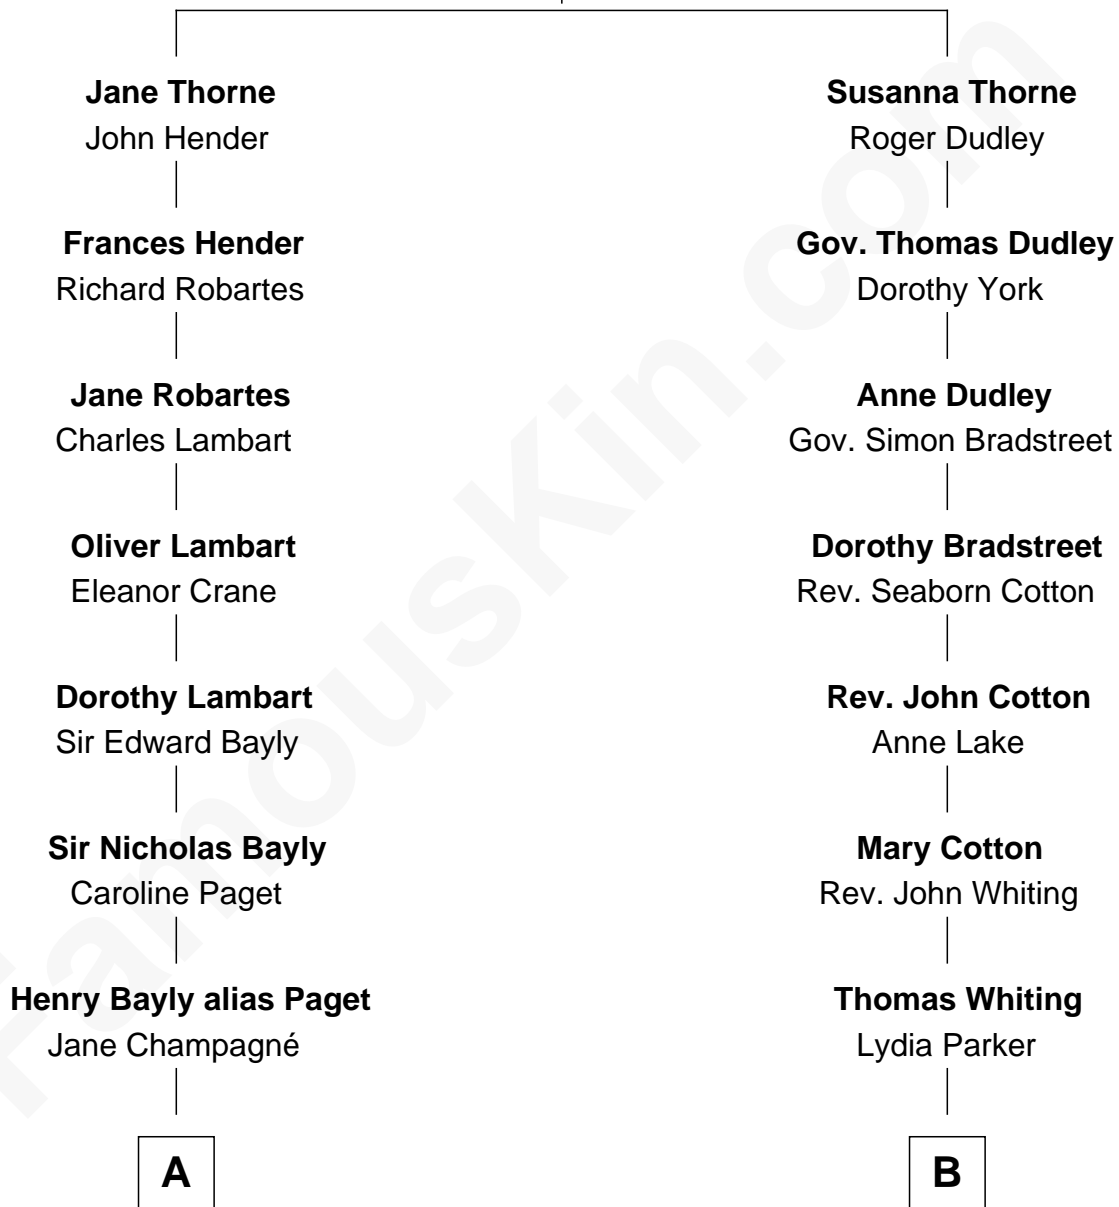

FamousKin.com Relationship Chart of

Princess Diana

Princess of Wales

11th cousin 2 times removed of

James Sherman

27th U.S. Vice-President

Thomas Thorne

Mary Purefoy

A

Henry William Paget
Lady Caroline Elizabeth Villiers

Lady Caroline Paget
Charles Gordon-Lennox

Cecilia Catherine Gordon-Lennox
Charles George Bingham

Rosalind Cecilia Caroline Bingham
James Albert Edward Hamilton