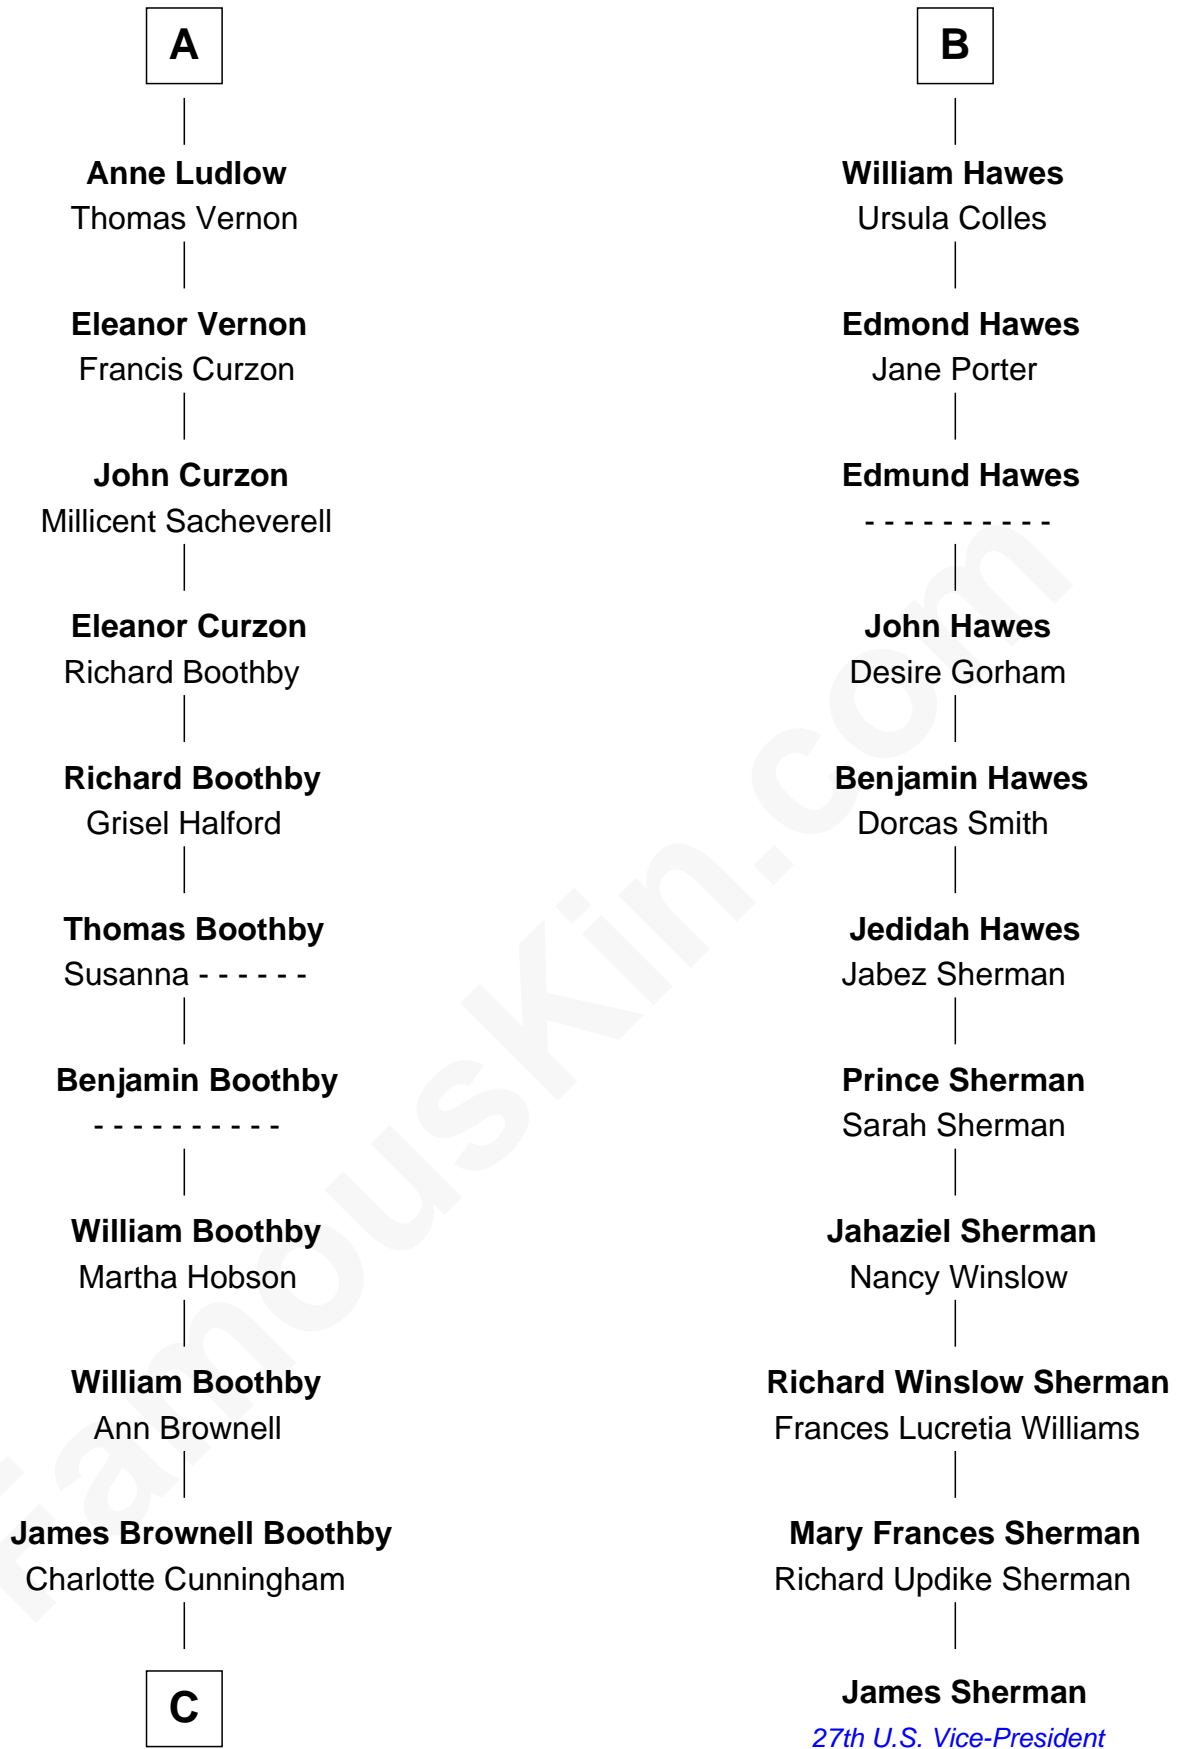

## Relationship Chart of

### Princess Diana

*Princess of Wales*

17th cousin 4 times removed of

**James Sherman**  
*27th U.S. Vice-President*

**Sir Nicholas Audley**  
Joan Martin

**C**

—  
**Elizabeth Caroline Boothby**

Edmund Burke Roche

—  
**James Boothby Burke Roche**

Frances Eleanor Work

—  
**Edmund Maurice Burke Roche**

Ruth Sylvia Gill

—  
**Frances Ruth Burke Roche**

Edward John Spencer

—  
**Princess Diana**

*Princess of Wales*