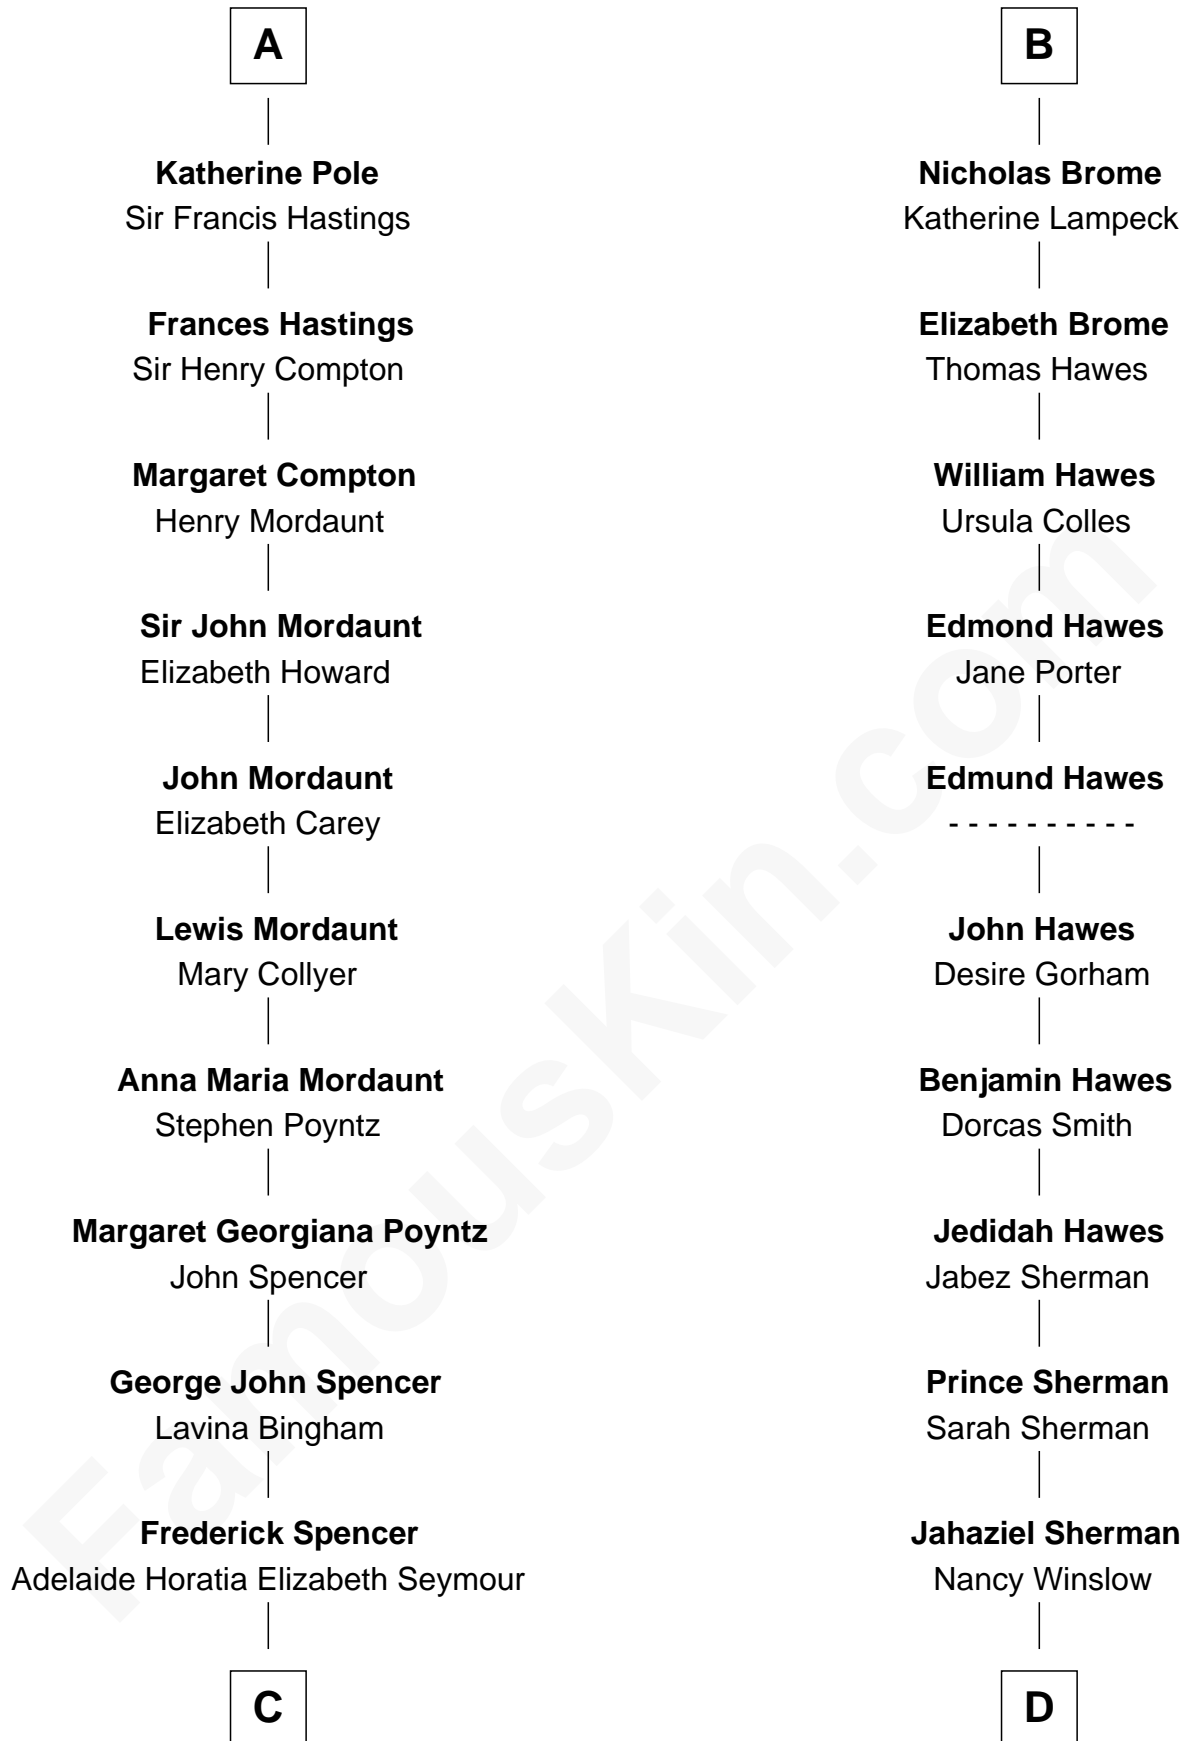

FamousKin.com Relationship Chart of

Princess Diana

Princess of Wales

19th cousin 1 time removed of

James Sherman

27th U.S. Vice-President

Sir James de Audley

Ela Longespee

Katherine Giffard

Sir Nicholas Audley

Joan Martin

Alice de Audley

Sir Hugh de Meynell

Isabel de Meynell

Sir Thomas de Shirley

Sir Hugh Shirley

Beatrice Brewes

Sir Ralph Shirley

Joan Basset

Beatrice Shirley

John Brome

B

FamousKin.com