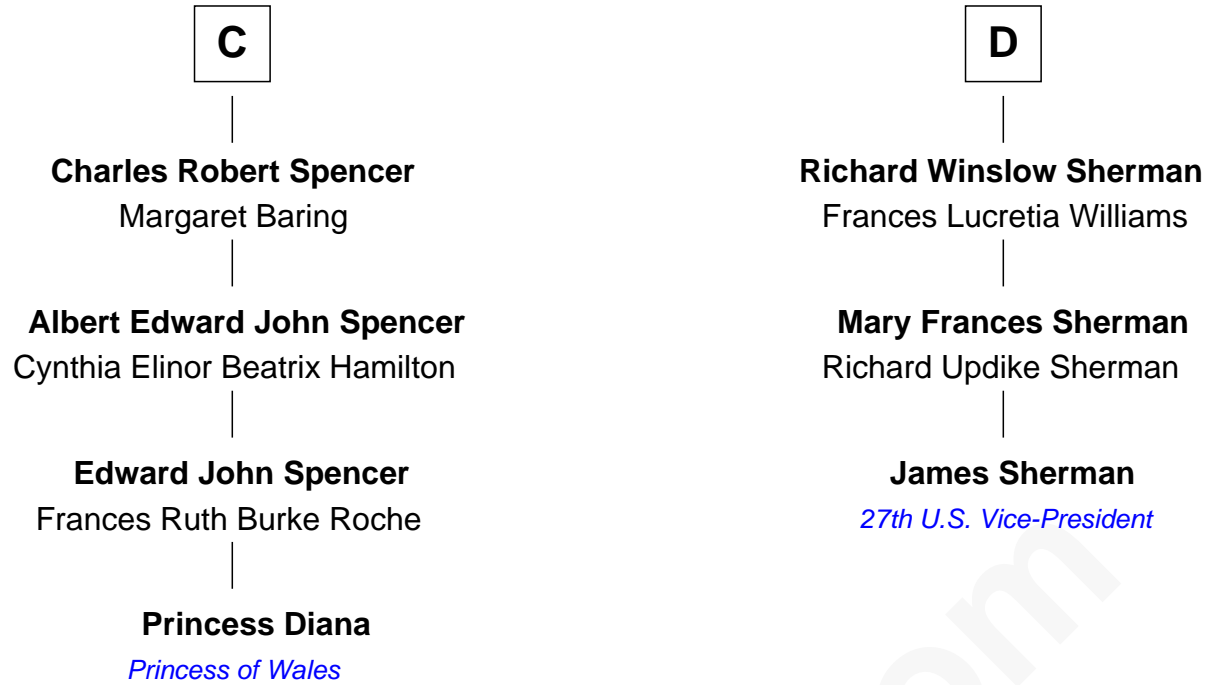

FamousKin.com Relationship Chart of

Princess Diana

Princess of Wales

19th cousin 1 time removed of

James Sherman

27th U.S. Vice-President

Sir James de Audley

Ela Longespee

Sir Edward Neville

Elizabeth de Beauchamp

Sir George Neville

Margaret Fenne

Jane Neville

Sir Henry Pole

A

Sir Nicholas de Audley

Katherine Giffard

Sir Nicholas Audley

Joan Martin

Alice de Audley

Sir Hugh de Meynell

Isabel de Meynell

Sir Thomas de Shirley

Sir Hugh Shirley

Beatrice Brewes

Sir Ralph Shirley

Joan Basset

Beatrice Shirley

John Brome

B

FamousKin.com