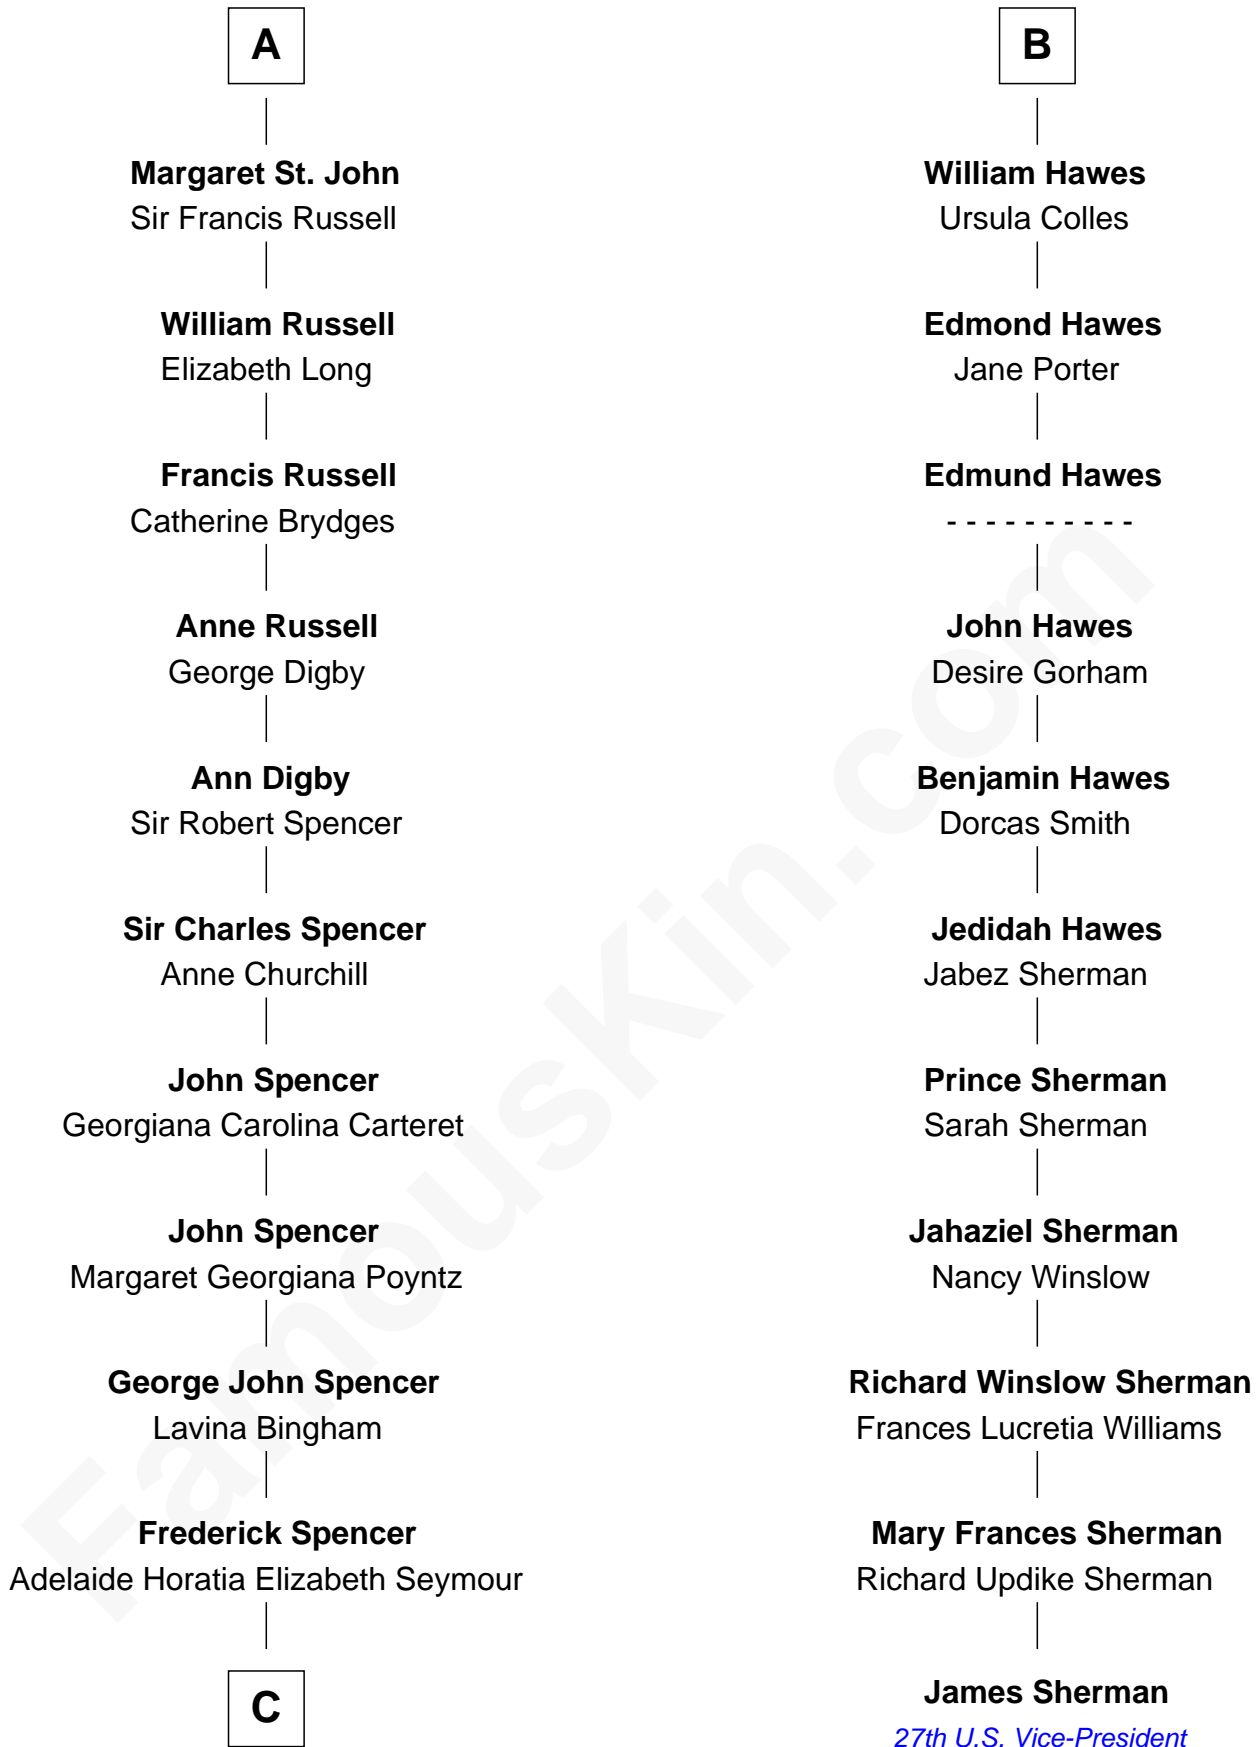

### Princess Diana

*Princess of Wales*

17th cousin 3 times removed of

**James Sherman**  
*27th U.S. Vice-President*

**Sir Robert de Bois**  
Christian le Latimer

**C**

—  
**Charles Robert Spencer**

Margaret Baring

—  
**Albert Edward John Spencer**

Cynthia Elinor Beatrix Hamilton

—  
**Edward John Spencer**

Frances Ruth Burke Roche

—  
**Princess Diana**

*Princess of Wales*

FamousKin.com