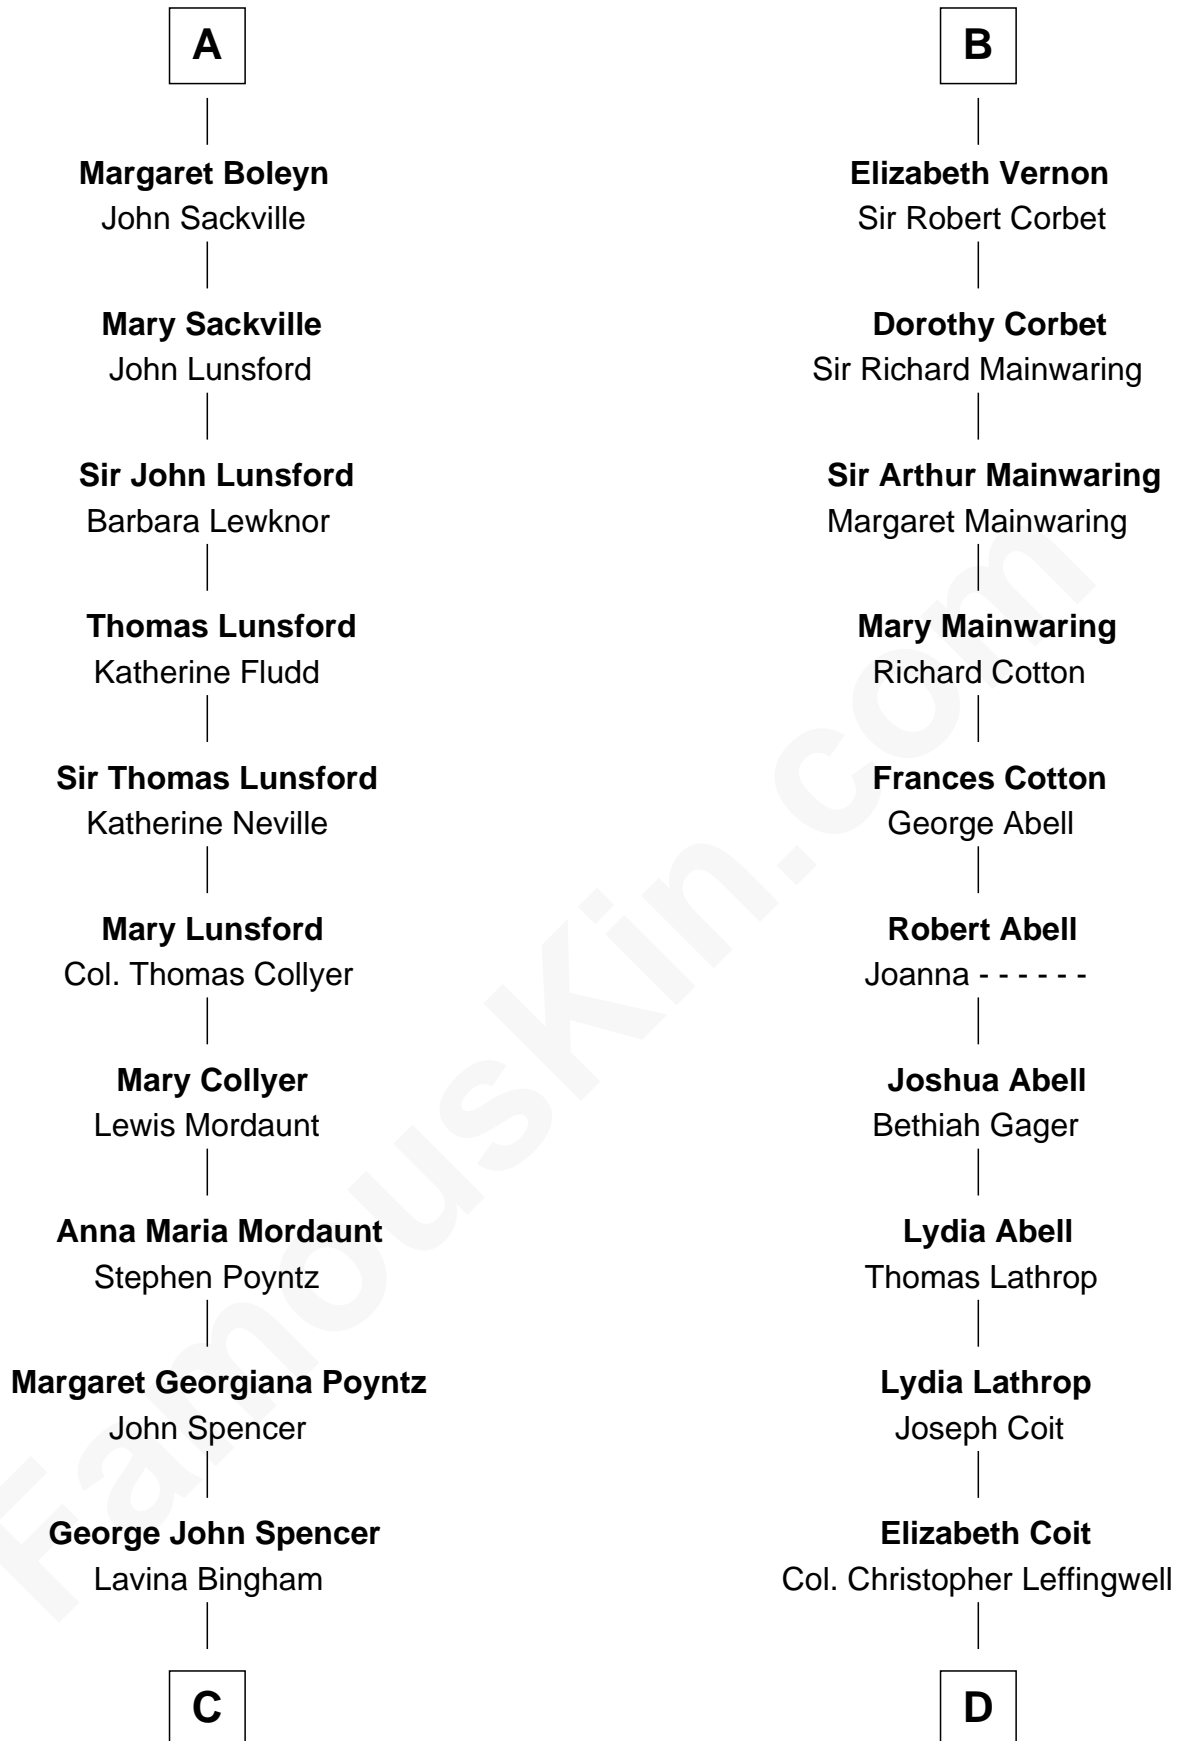

# FamousKin.com Relationship Chart of

**Princess Diana**

*Princess of Wales*

21st cousin of

**Allen Dulles**

*5th Director of the C.I.A.*

**Sir John FitzGeoffrey**

Isabel le Bigod

**C**

**Frederick Spencer**

Adelaide Horatia Elizabeth Seymour

**Charles Robert Spencer**

Margaret Baring

**Albert Edward John Spencer**

Cynthia Elinor Beatrix Hamilton

**Edward John Spencer**

Frances Ruth Burke Roche

**Princess Diana**

*Princess of Wales*

**D**

**Joanna Leffingwell**

Charles Lathrop

**Harriet Wadsworth Lathrop**

Rev. Miron Winslow