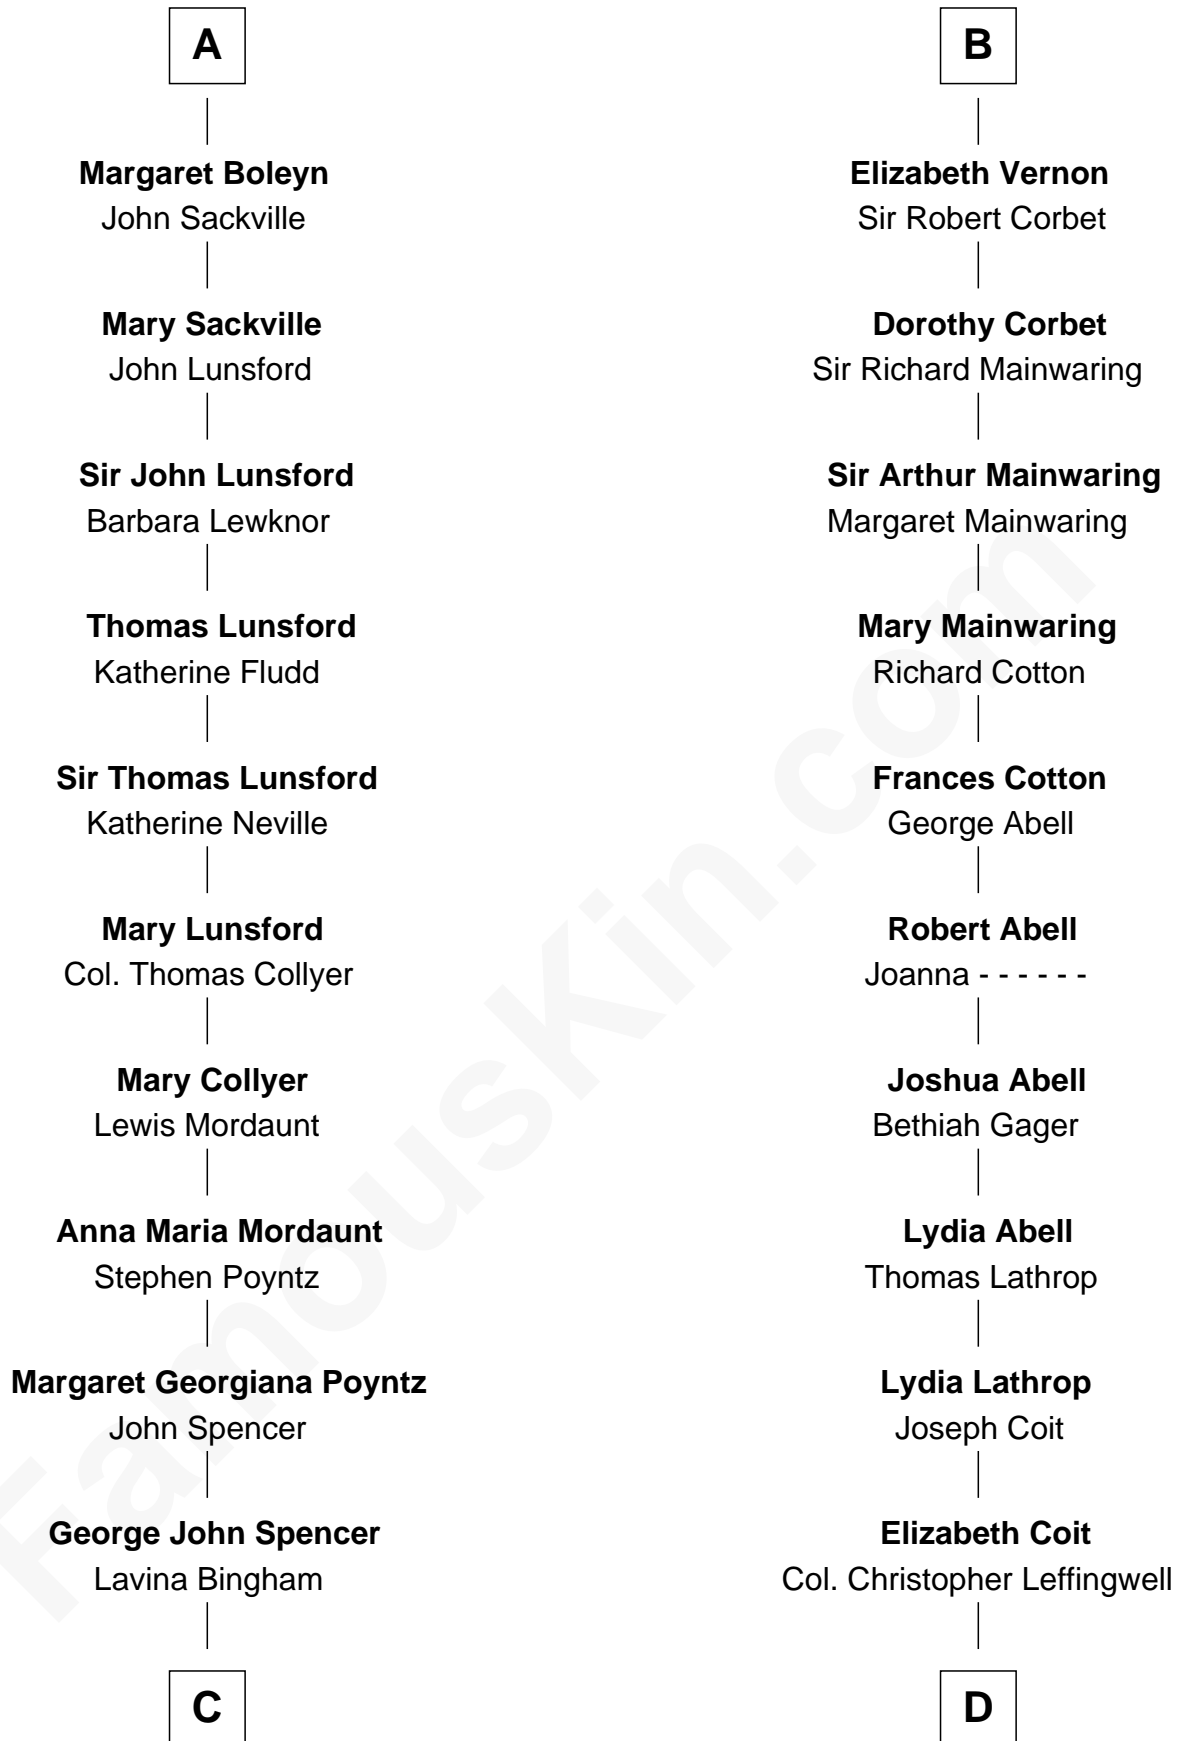

# FamousKin.com Relationship Chart of

**Princess Diana**

*Princess of Wales*

21st cousin of

**Allen Dulles**

*5th Director of the C.I.A.*

**Sir Robert de Ros**

Isabel de Aubeney

**C**

**Frederick Spencer**

Adelaide Horatia Elizabeth Seymour

**Charles Robert Spencer**

Margaret Baring

**Albert Edward John Spencer**

Cynthia Elinor Beatrix Hamilton

**Edward John Spencer**

Frances Ruth Burke Roche

**Princess Diana**

*Princess of Wales*

**D**

**Joanna Leffingwell**

Charles Lathrop

**Harriet Wadsworth Lathrop**

Rev. Miron Winslow