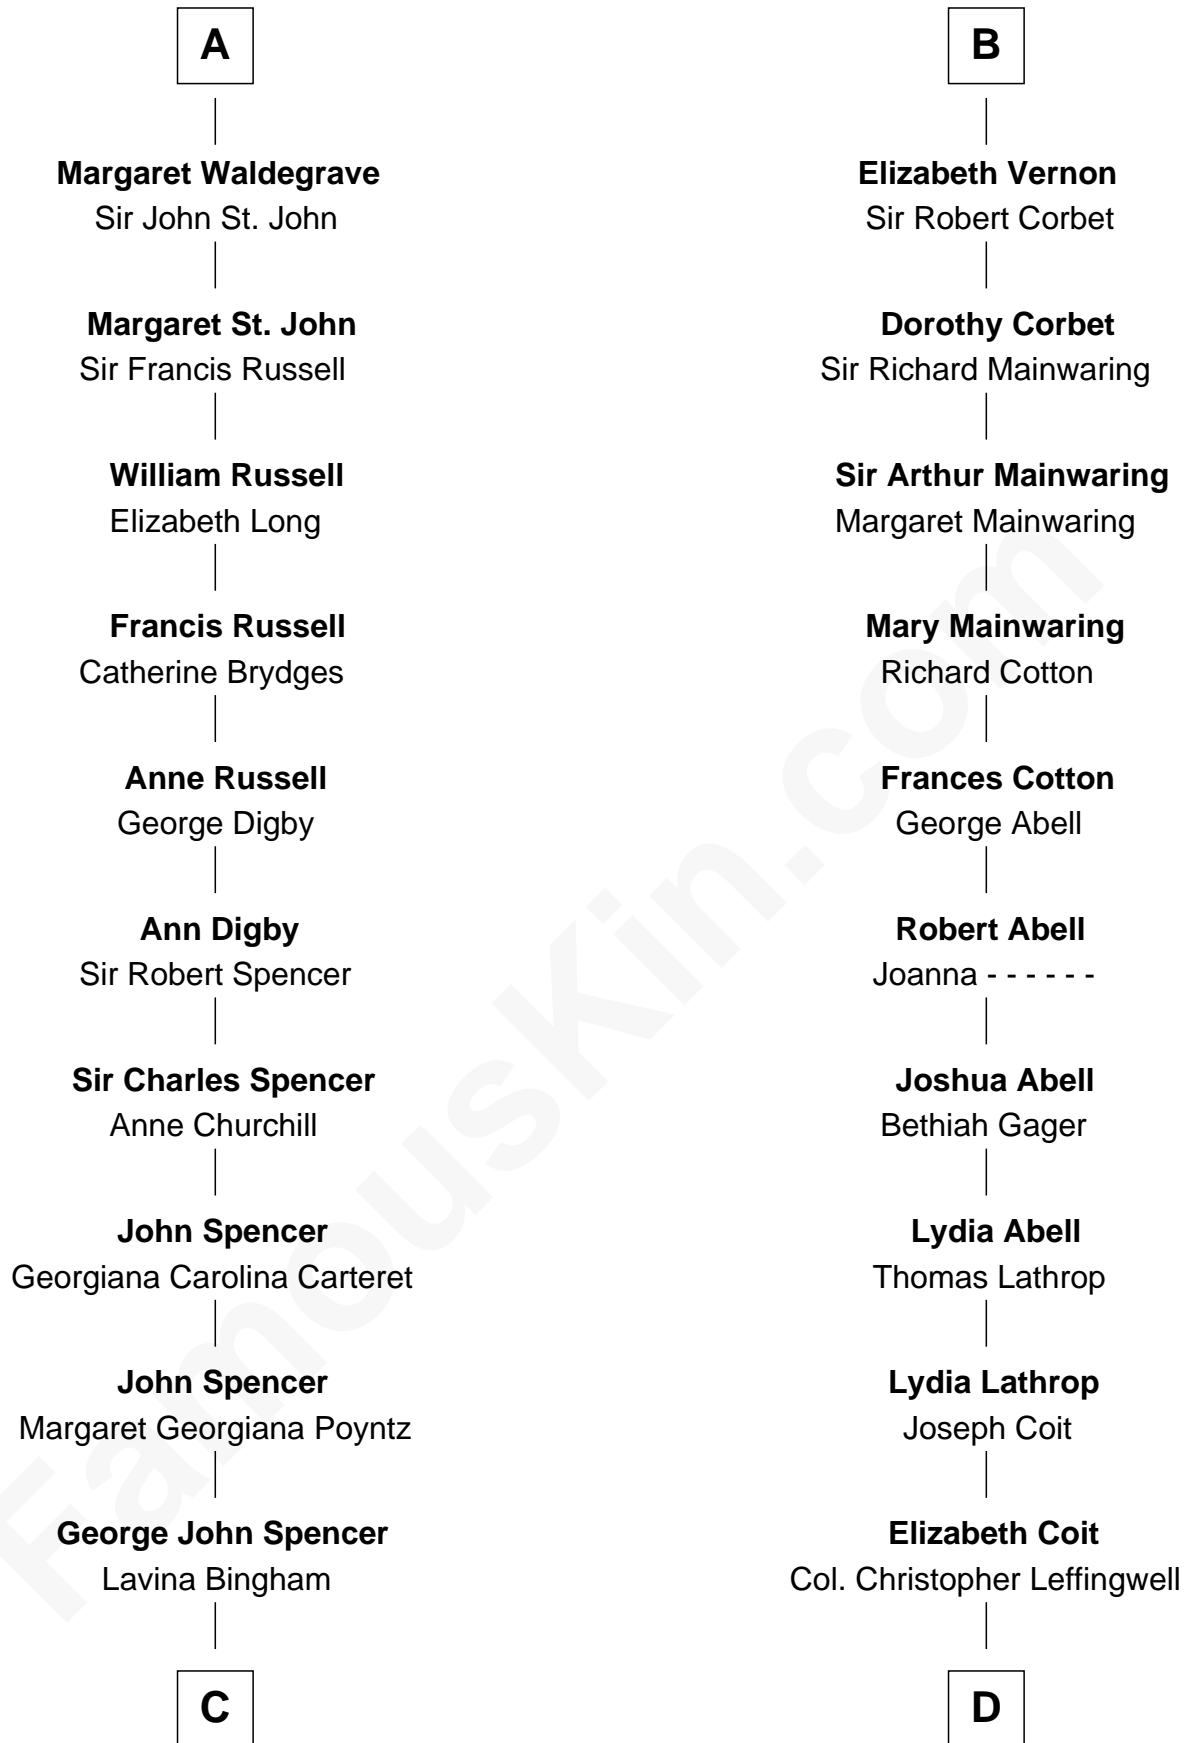

# FamousKin.com Relationship Chart of

**Princess Diana**

*Princess of Wales*

21st cousin of

**Allen Dulles**

*5th Director of the C.I.A.*

**Thomas de Clare**  
Juliana FitzMaurice

**Margaret de Clare**  
Bartholomew de Badlesmere

**Margaret de Badlesmere**  
Sir John de Tibetot

**Sir Robert de Tibetot**  
Margaret Deincourt

**Elizabeth de Tibetot**  
Sir Philip le Despencer

**Margery Despencer**  
Sir Roger Wentworth

**Henry Wentworth**  
Elizabeth Howard

**Margery Wentworth**  
Sir William Waldegrave

**A**

**Margaret de Clare**  
Bartholomew de Badlesmere

**Margery de Badlesmere**  
Sir William de Ros

**Maud de Roos**  
John de Welles

**Anne de Welles**  
James Butler

**James Butler**  
Joan Beauchamp

**Elizabeth Butler**  
John Talbot

**Ann Talbot**  
Sir Henry Vernon

**B**

**C**

**Frederick Spencer**

Adelaide Horatia Elizabeth Seymour

**Charles Robert Spencer**