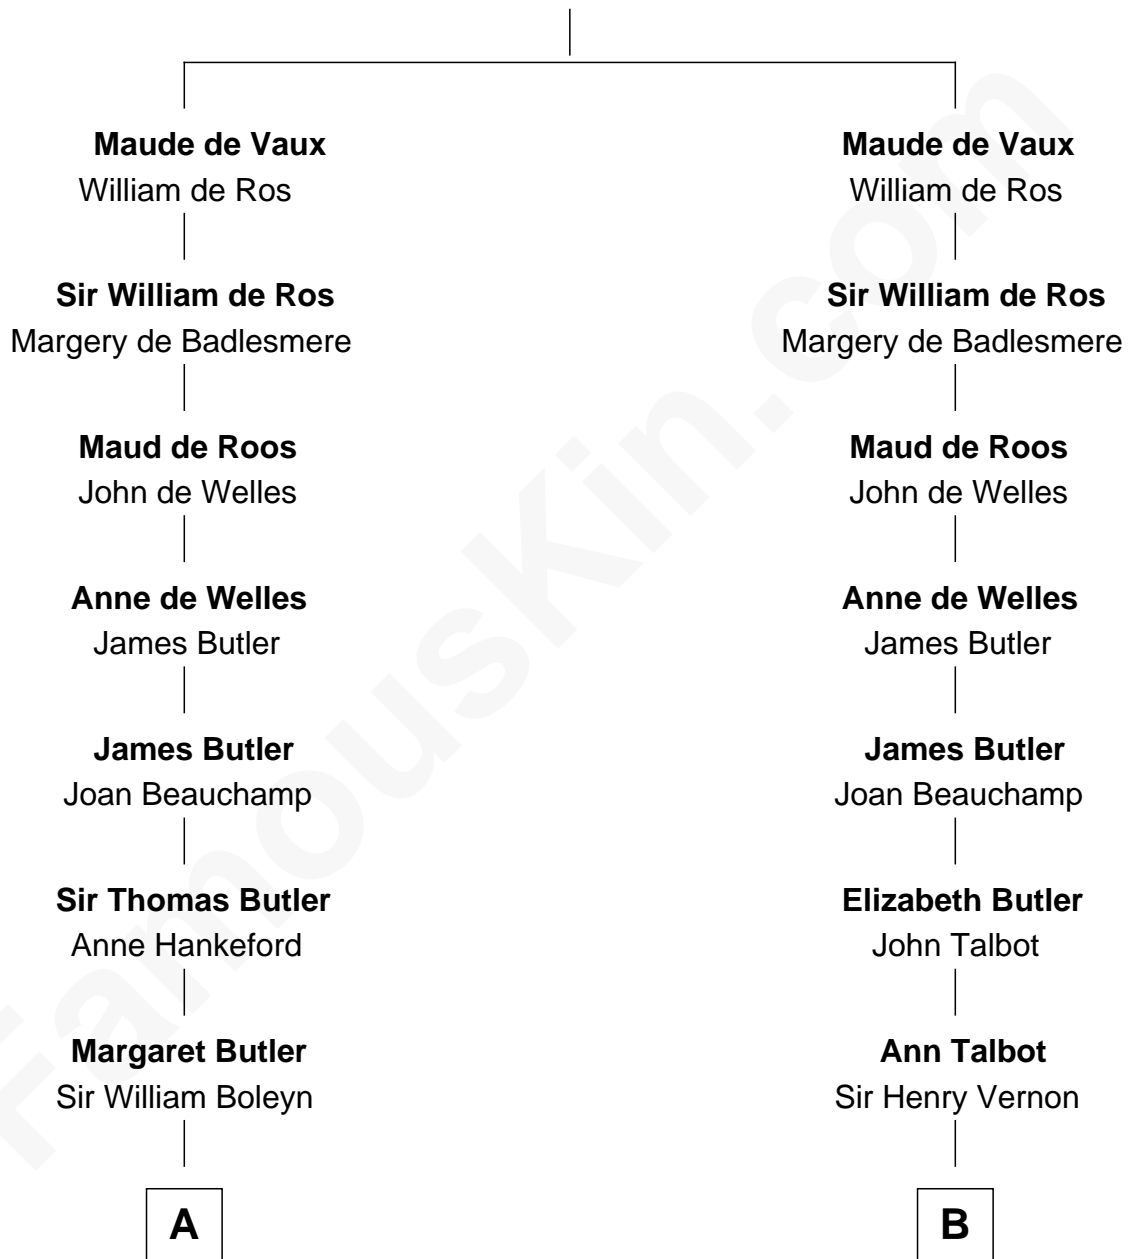

# FamousKin.com Relationship Chart of

**Princess Diana**

*Princess of Wales*

21st cousin of

**Allen Dulles**

*5th Director of the C.I.A.*

**John de Vaux**

**C**

**Frederick Spencer**

Adelaide Horatia Elizabeth Seymour

**Charles Robert Spencer**

Margaret Baring

**Albert Edward John Spencer**

Cynthia Elinor Beatrix Hamilton

**Edward John Spencer**

Frances Ruth Burke Roche

**Princess Diana**

*Princess of Wales*

**D**

**Joanna Leffingwell**

Charles Lathrop

**Harriet Wadsworth Lathrop**

Rev. Miron Winslow

**Harriet Lathrop Winslow**