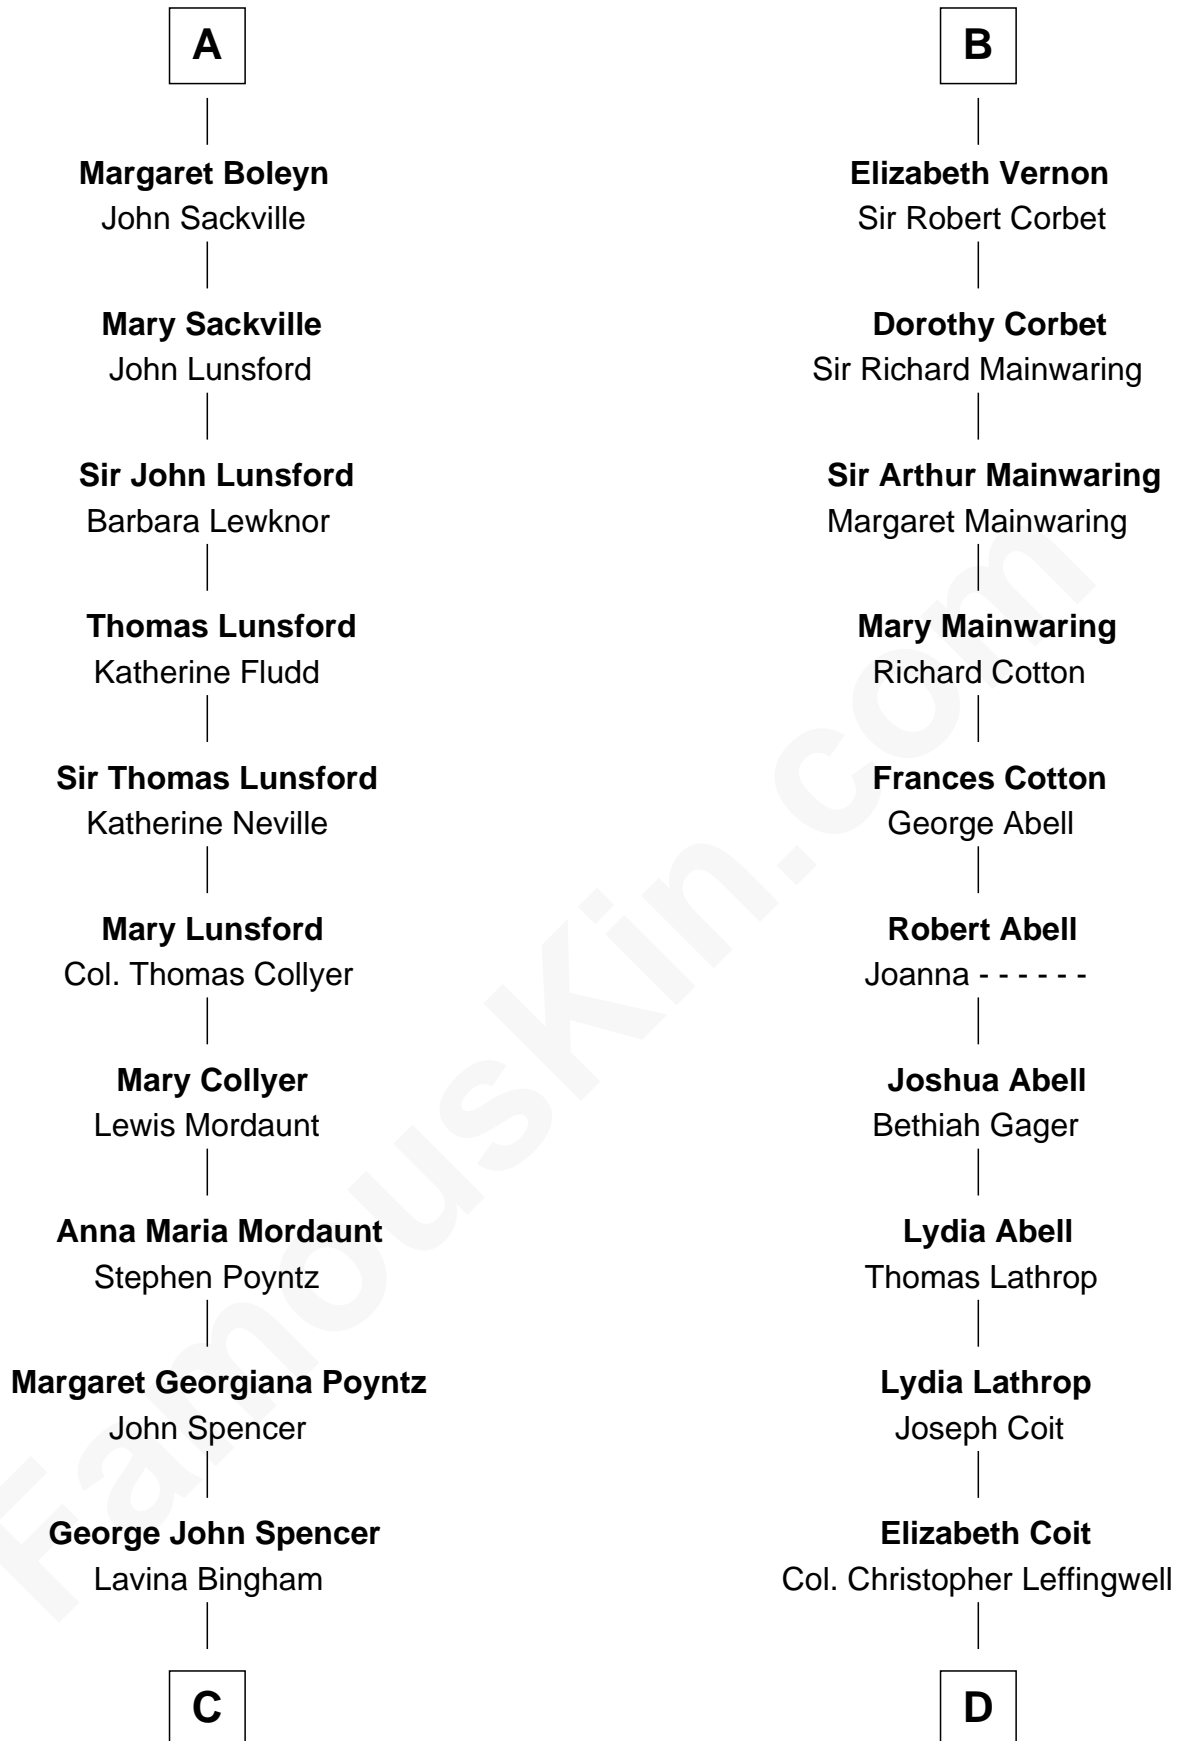

# FamousKin.com Relationship Chart of

**Princess Diana**

*Princess of Wales*

21st cousin of

**Allen Dulles**

*5th Director of the C.I.A.*

**John de Vaux**

**C**

**Frederick Spencer**

Adelaide Horatia Elizabeth Seymour

**Charles Robert Spencer**

Margaret Baring

**Albert Edward John Spencer**

Cynthia Elinor Beatrix Hamilton

**Edward John Spencer**

Frances Ruth Burke Roche

**Princess Diana**

*Princess of Wales*

**D**

**Joanna Leffingwell**

Charles Lathrop

**Harriet Wadsworth Lathrop**

Rev. Miron Winslow

**Harriet Lathrop Winslow**