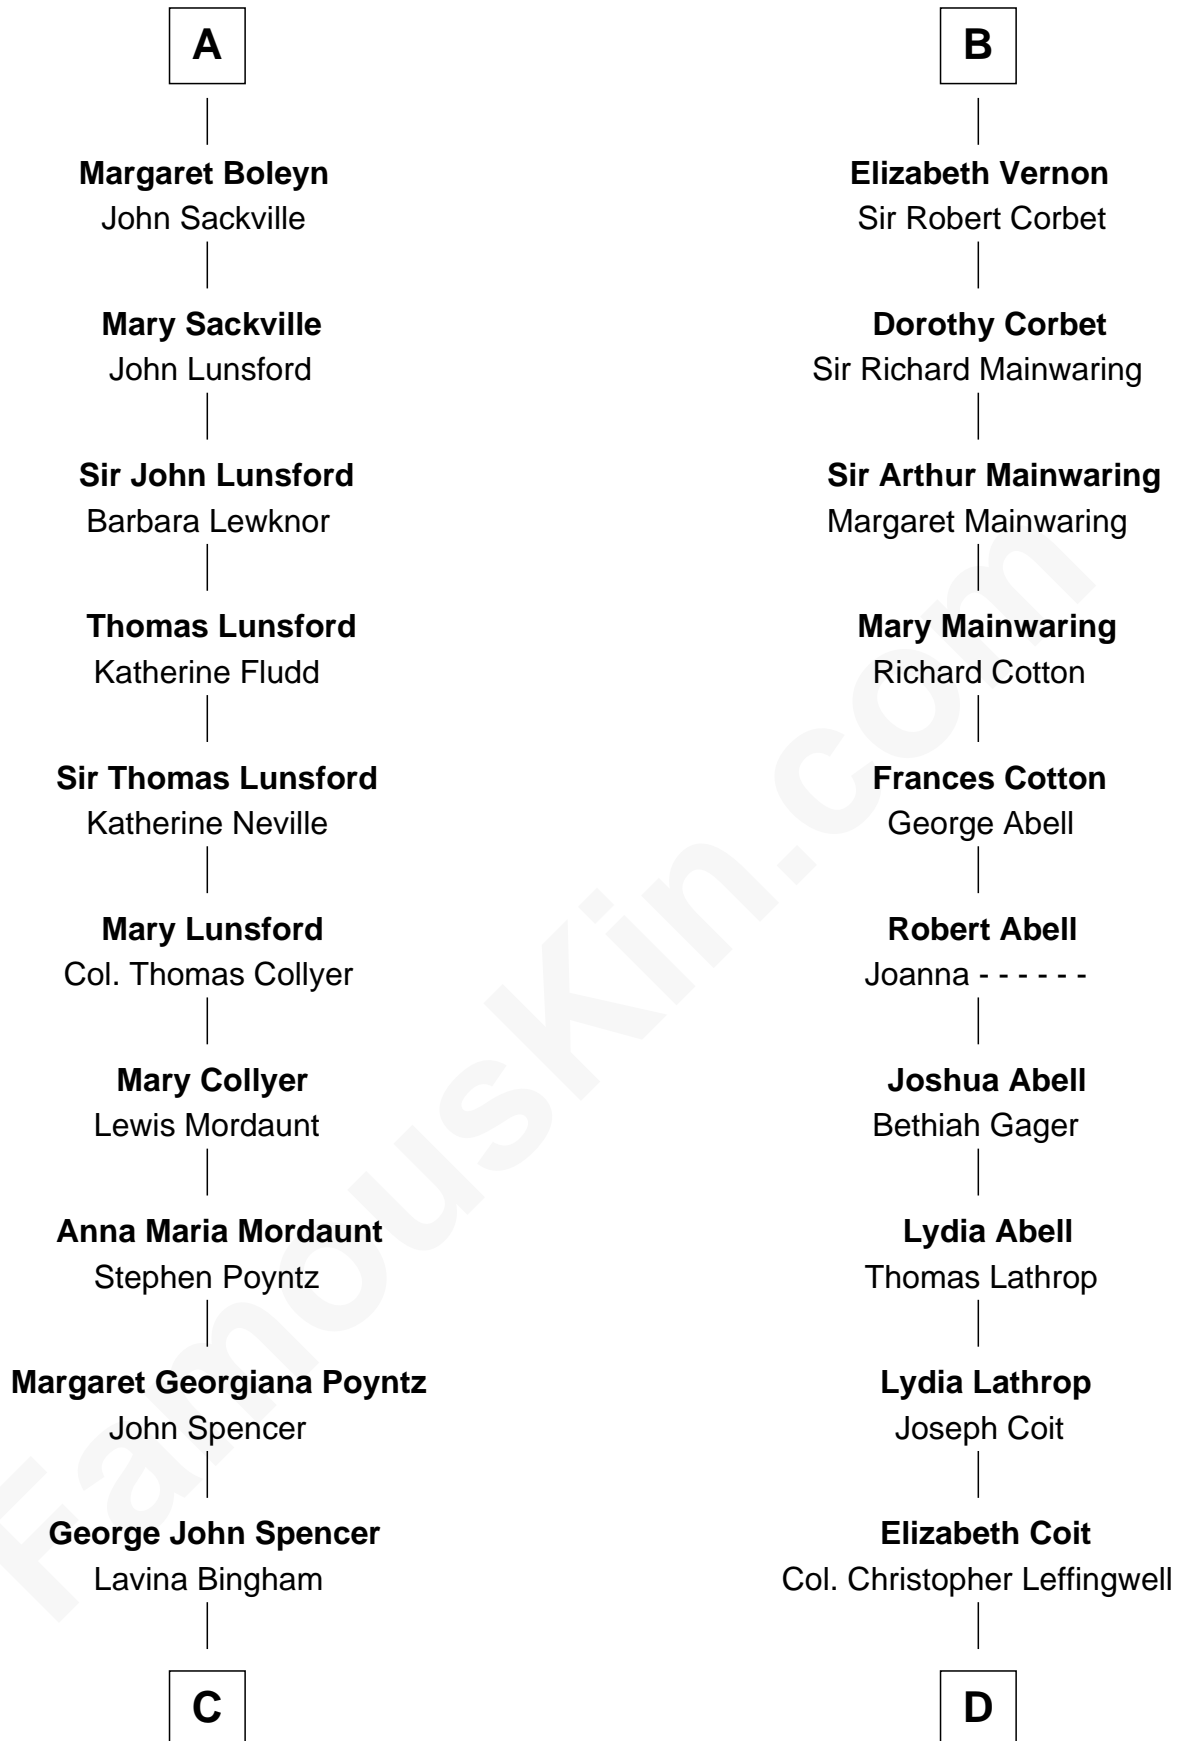

FamousKin.com Relationship Chart of

Princess Diana

Princess of Wales

21st cousin of

Allen Dulles

5th Director of the C.I.A.

Roger V de Toeni

Alice de Bohun

C

Frederick Spencer

Adelaide Horatia Elizabeth Seymour

Charles Robert Spencer

Margaret Baring

Albert Edward John Spencer

Cynthia Elinor Beatrix Hamilton

Edward John Spencer