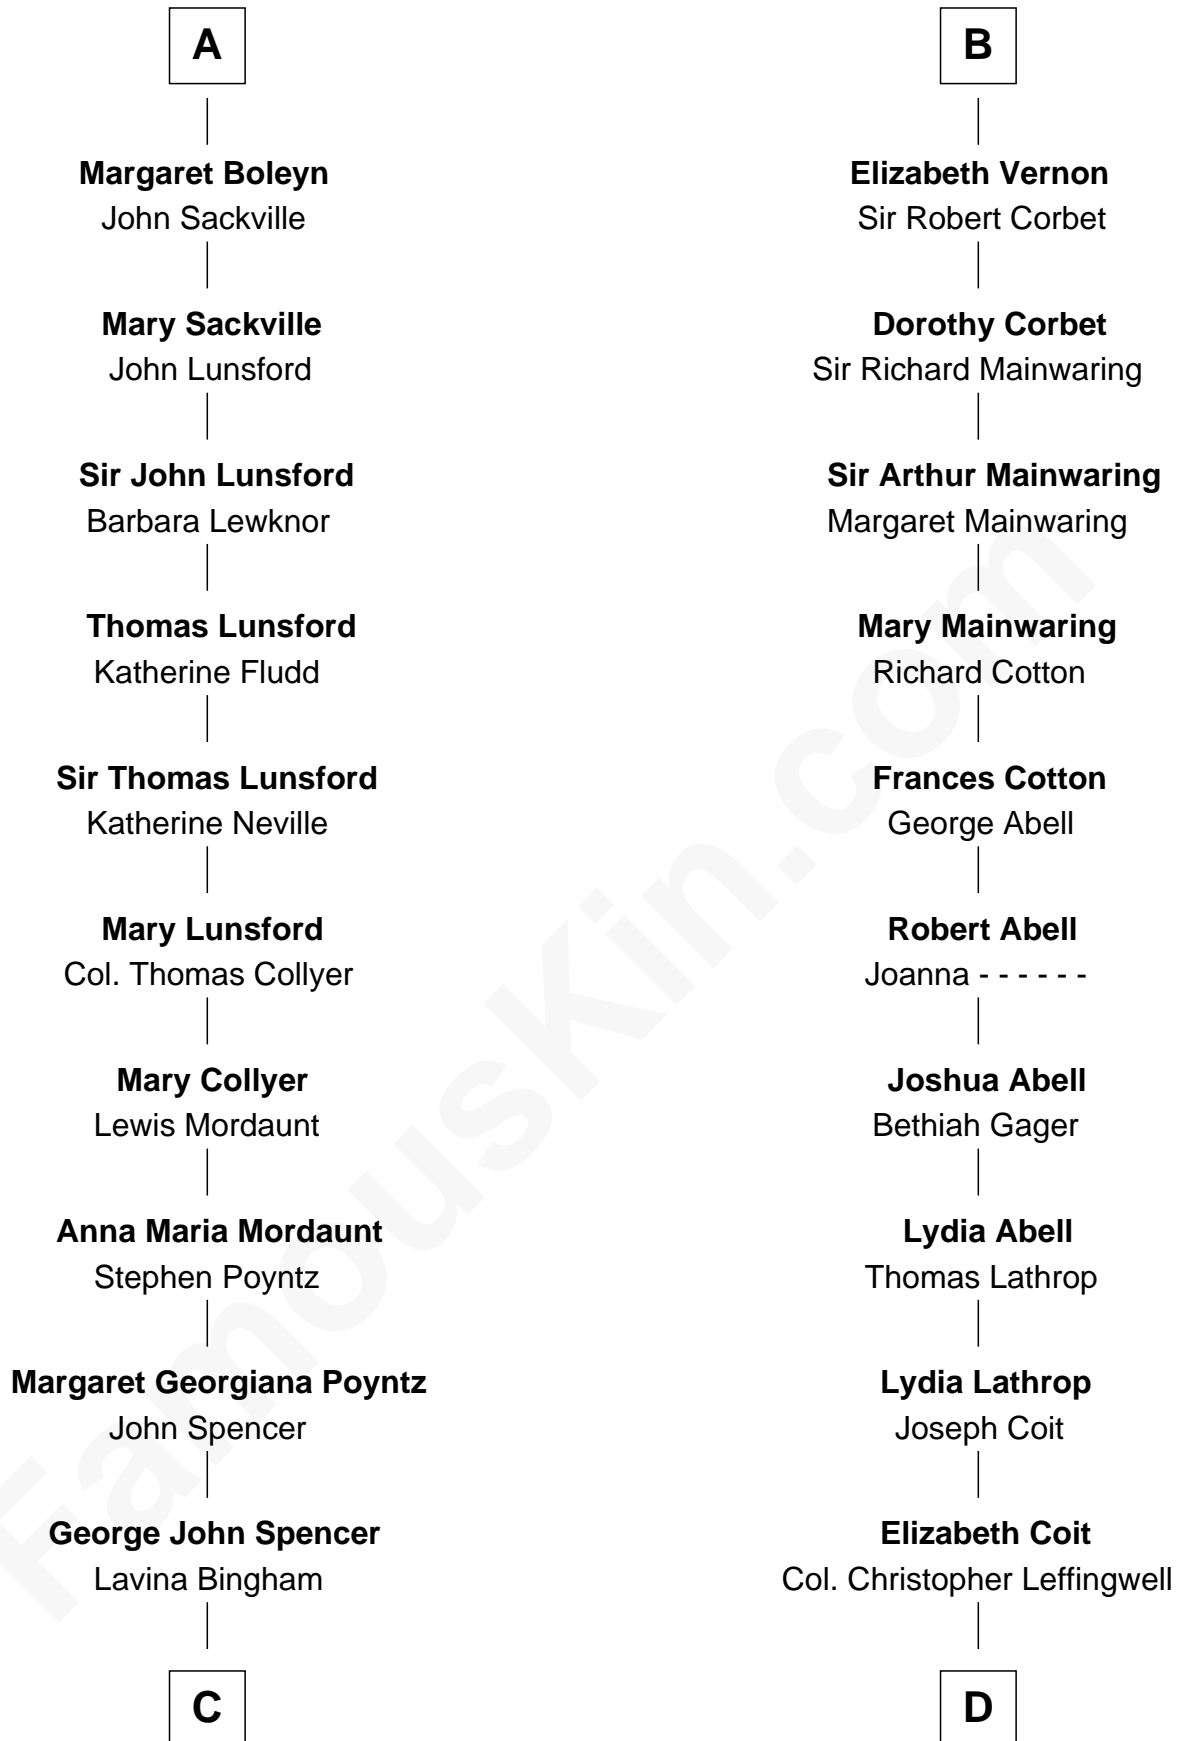

FamousKin.com Relationship Chart of

Princess Diana

Princess of Wales

21st cousin of

Allen Dulles

5th Director of the C.I.A.

Sir William de Aton

C

Frederick Spencer
Adelaide Horatia Elizabeth Seymour

Charles Robert Spencer
Margaret Baring

Albert Edward John Spencer
Cynthia Elinor Beatrix Hamilton

Edward John Spencer
Frances Ruth Burke Roche

Princess Diana
Princess of Wales