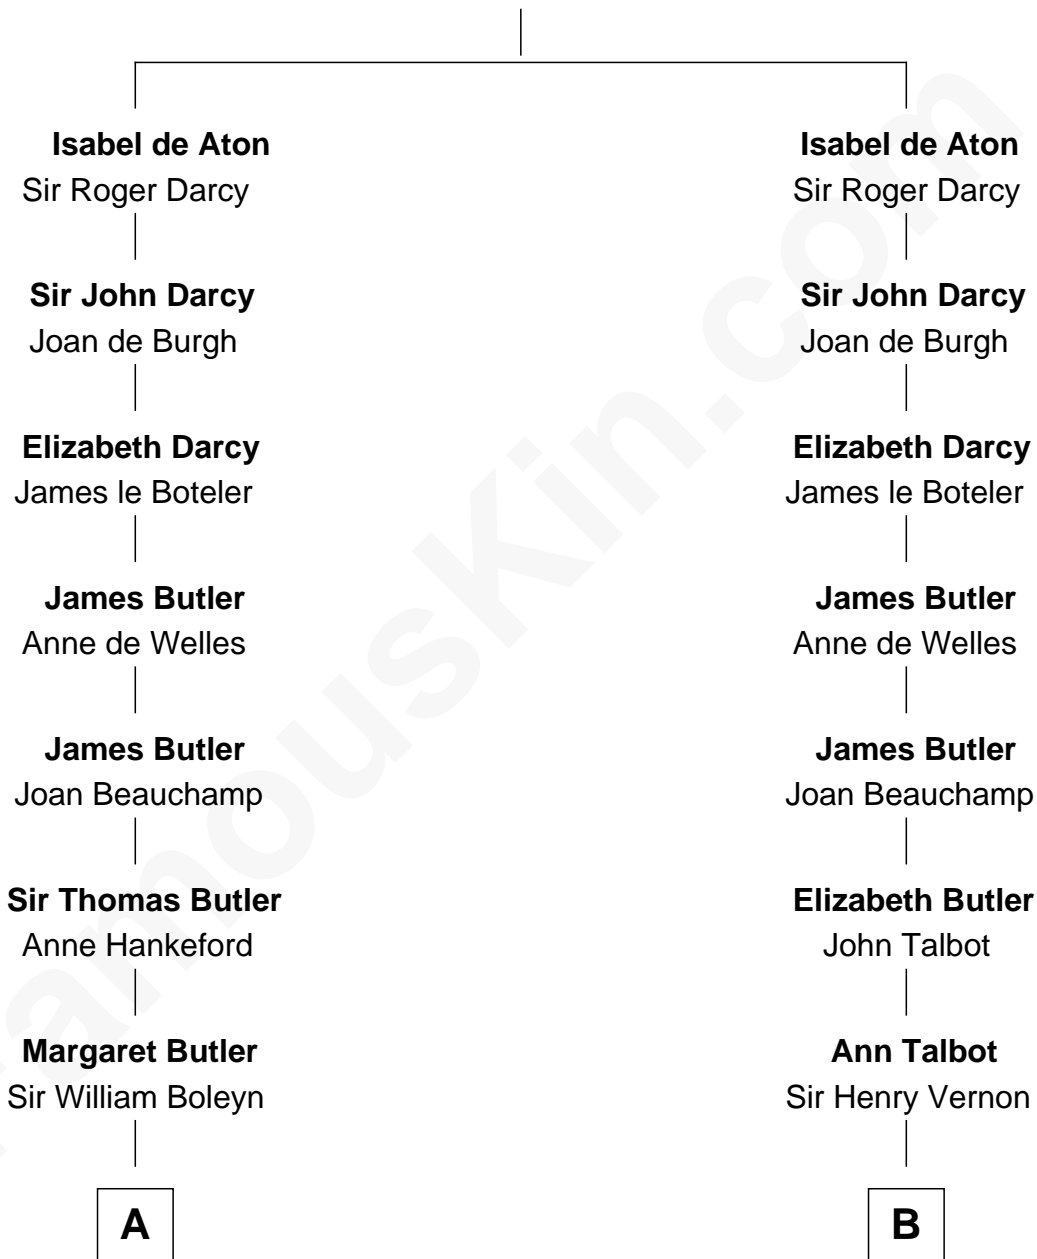

FamousKin.com Relationship Chart of

Princess Diana

Princess of Wales

21st cousin of

Allen Dulles

5th Director of the C.I.A.

Sir William de Aton

C

Frederick Spencer
Adelaide Horatia Elizabeth Seymour

Charles Robert Spencer
Margaret Baring

Albert Edward John Spencer
Cynthia Elinor Beatrix Hamilton

Edward John Spencer
Frances Ruth Burke Roche

Princess Diana
Princess of Wales