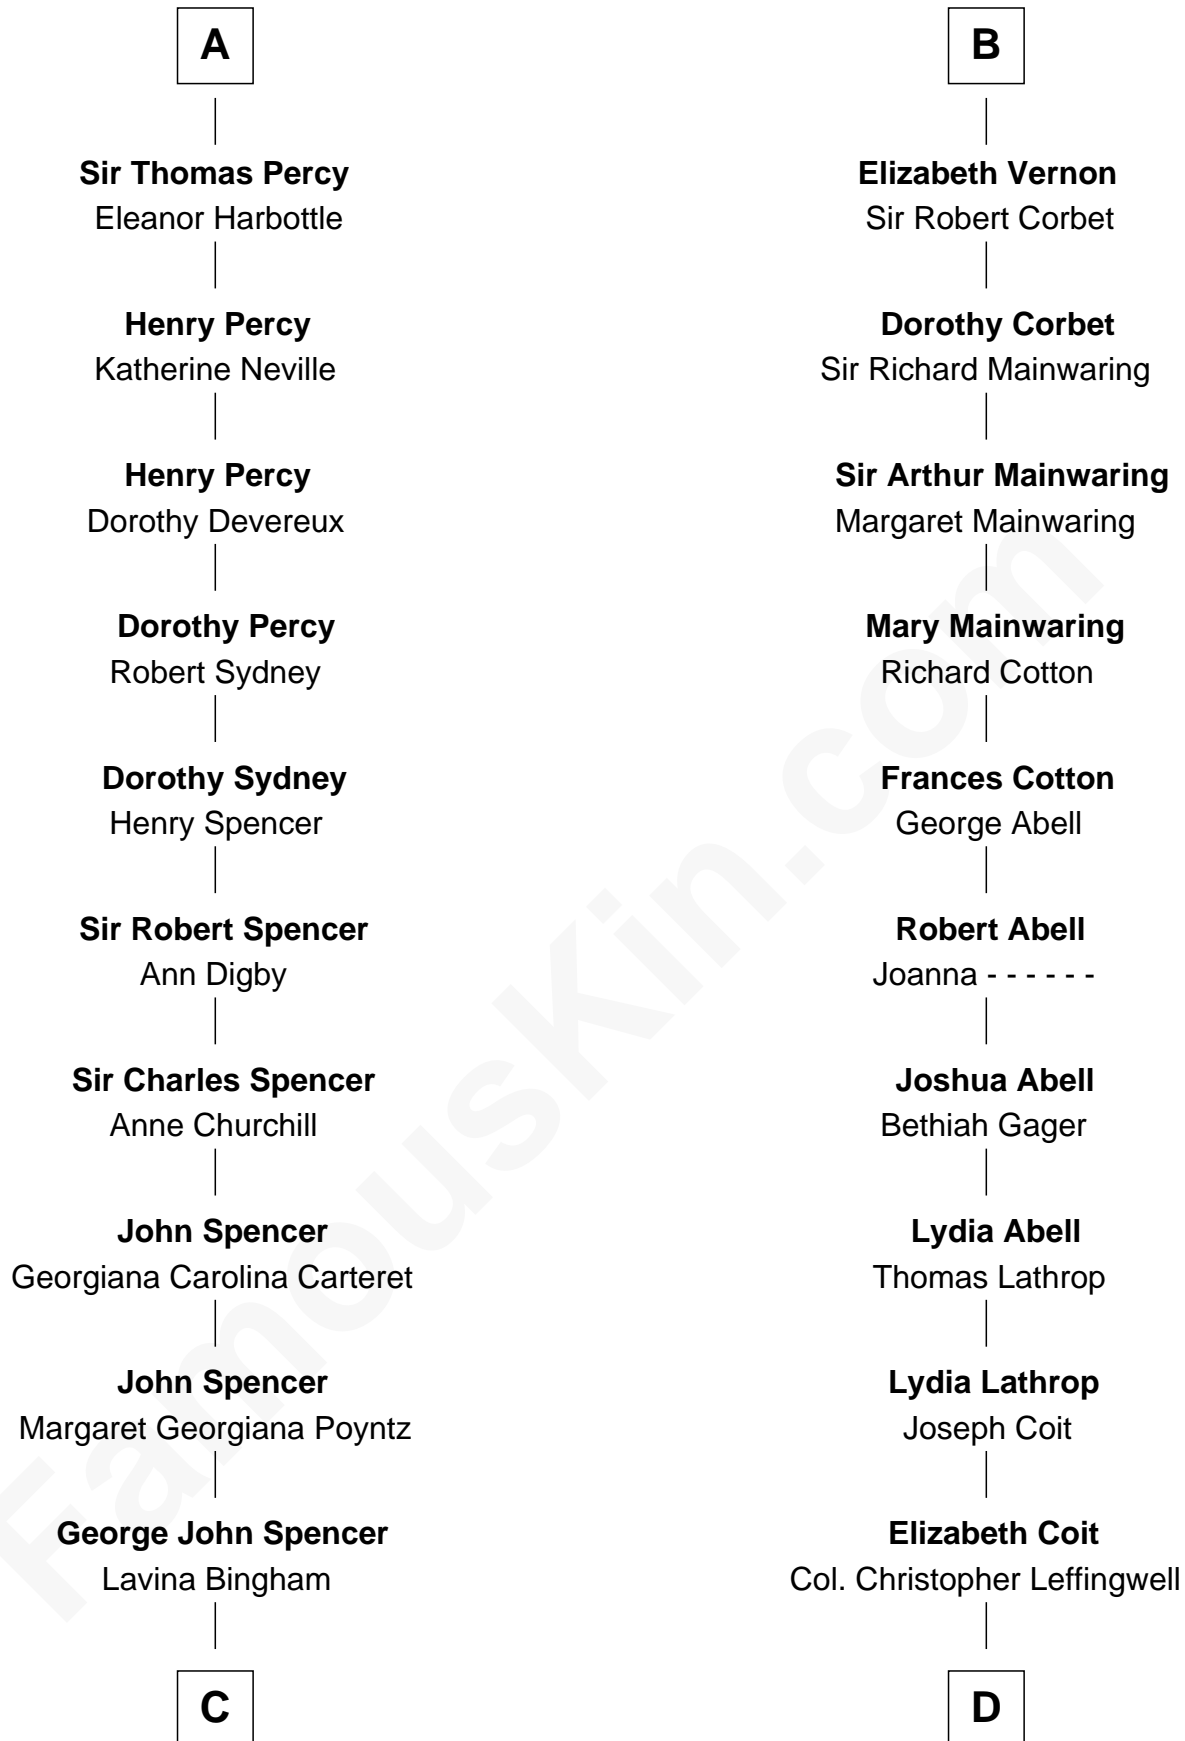

# FamousKin.com Relationship Chart of

**Princess Diana**

*Princess of Wales*

21st cousin of

**Allen Dulles**

*5th Director of the C.I.A.*

**Richard Fitzalan**

Alice de Saluzzo

**C**

**Frederick Spencer**

Adelaide Horatia Elizabeth Seymour

**Charles Robert Spencer**

Margaret Baring

**Albert Edward John Spencer**

Cynthia Elinor Beatrix Hamilton

**Edward John Spencer**