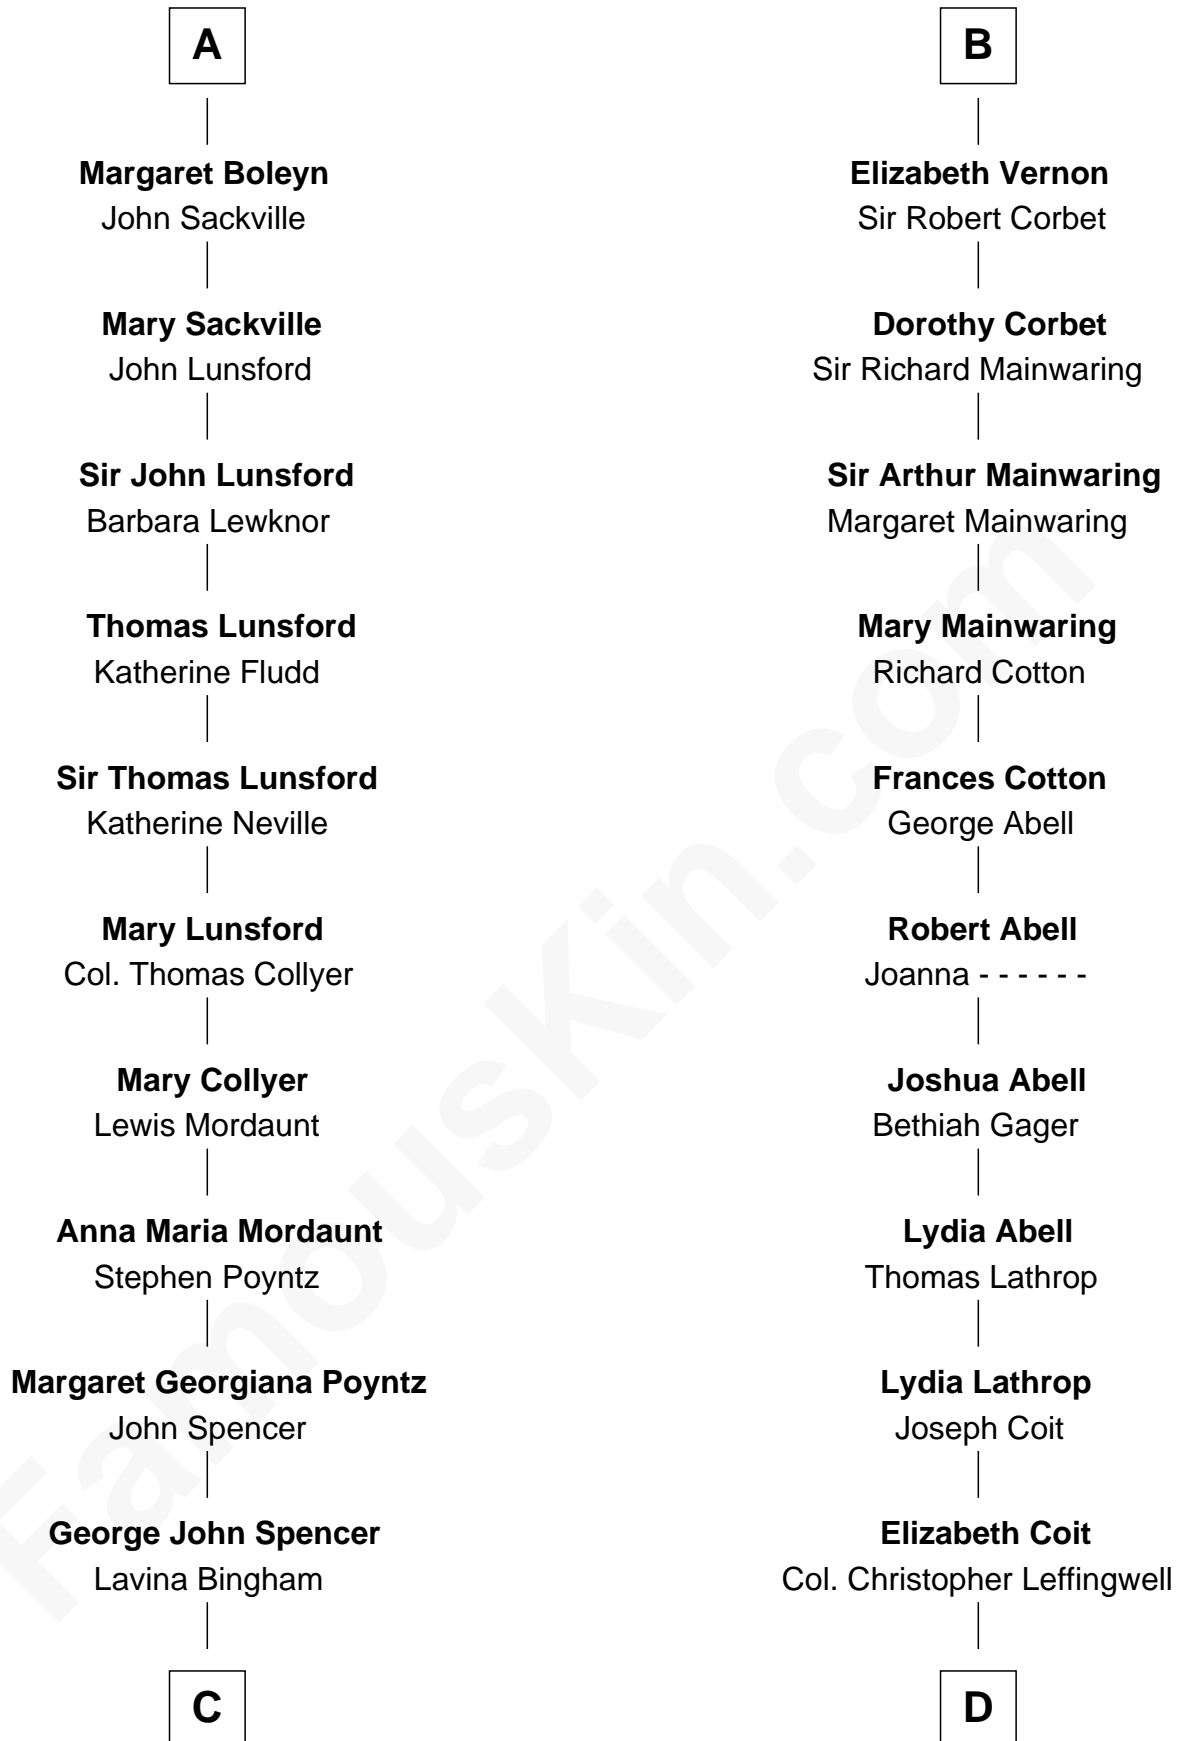

FamousKin.com Relationship Chart of

Princess Diana

Princess of Wales

21st cousin of

Allen Dulles

5th Director of the C.I.A.

Sir William de Beauchamp

Isabel Mauduit

C

Frederick Spencer

Adelaide Horatia Elizabeth Seymour

Charles Robert Spencer

Margaret Baring

Albert Edward John Spencer

Cynthia Elinor Beatrix Hamilton

Edward John Spencer