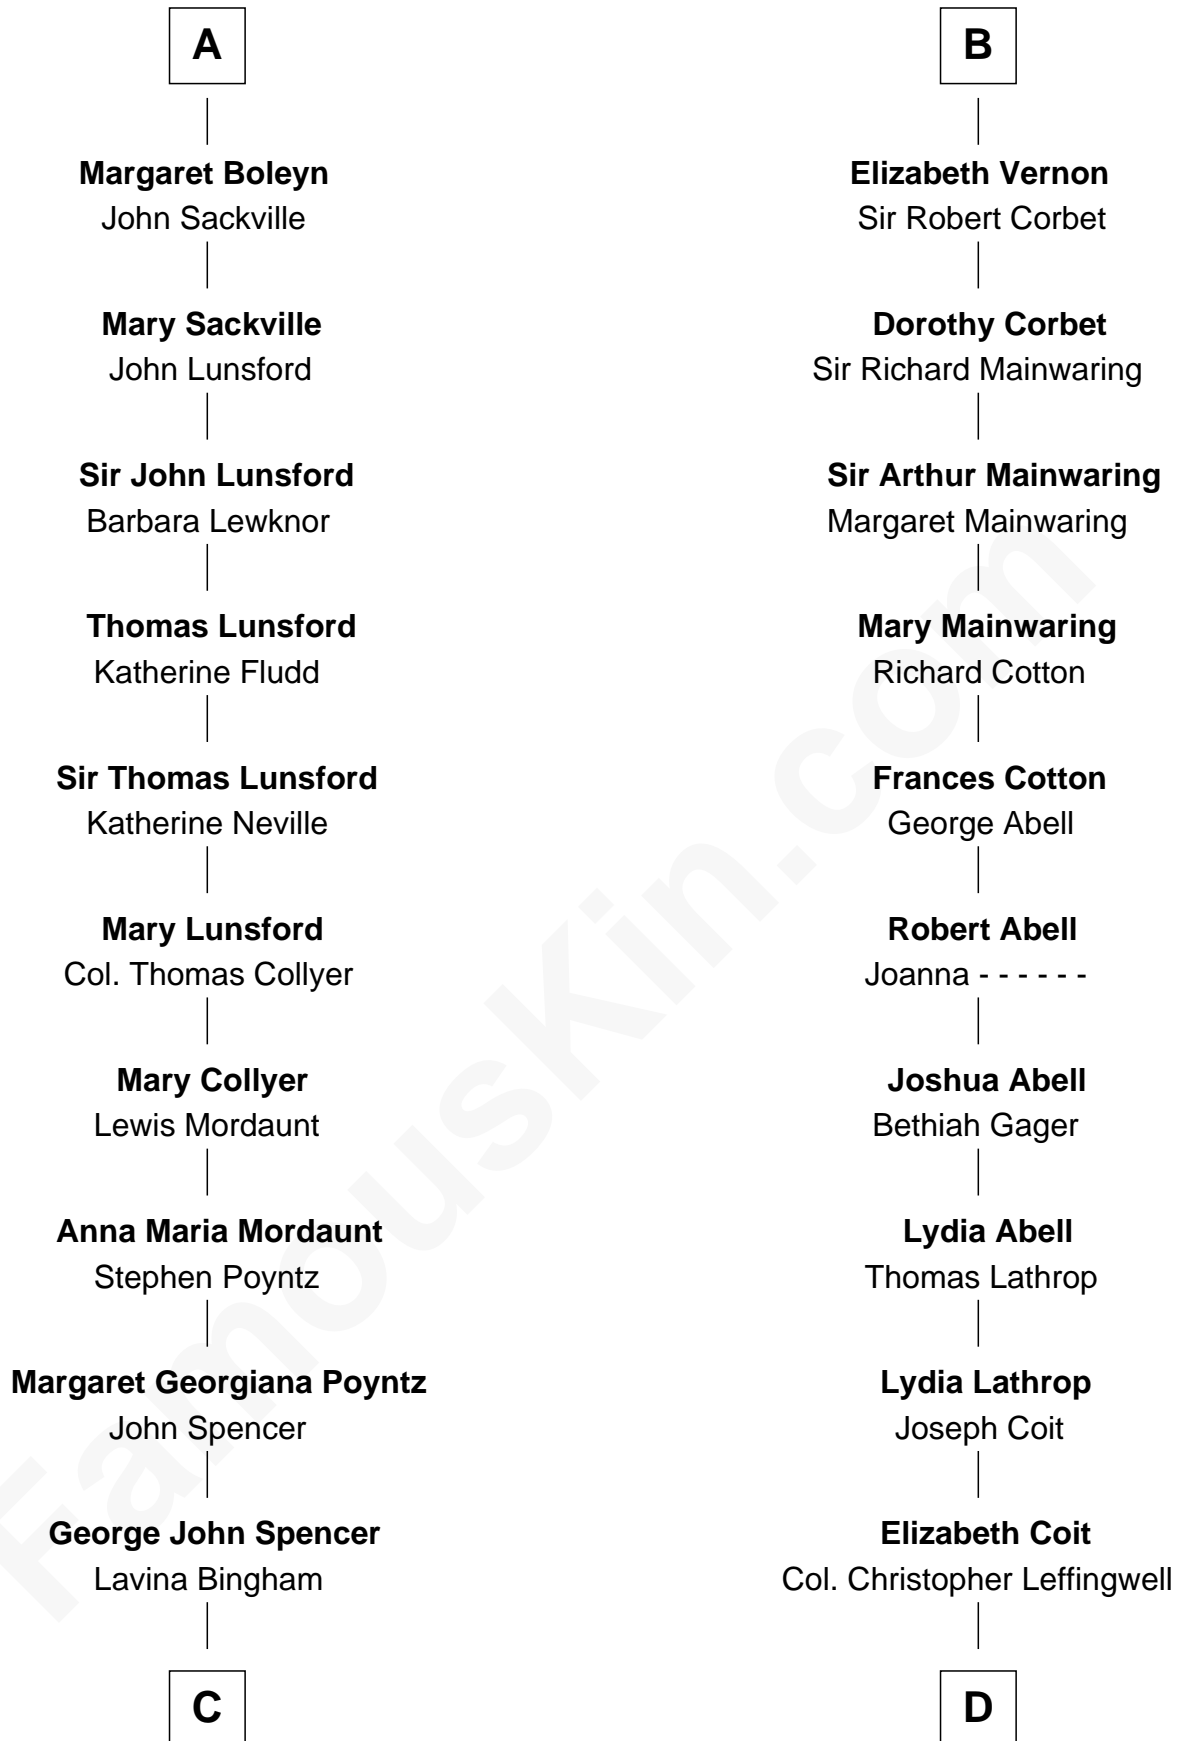

FamousKin.com Relationship Chart of

Princess Diana

Princess of Wales

21st cousin of

Allen Dulles

5th Director of the C.I.A.

Thebaud le Boteler

Joan FitzJohn

C

Frederick Spencer
Adelaide Horatia Elizabeth Seymour

Charles Robert Spencer
Margaret Baring

Albert Edward John Spencer
Cynthia Elinor Beatrix Hamilton

Edward John Spencer
Frances Ruth Burke Roche

Princess Diana
Princess of Wales