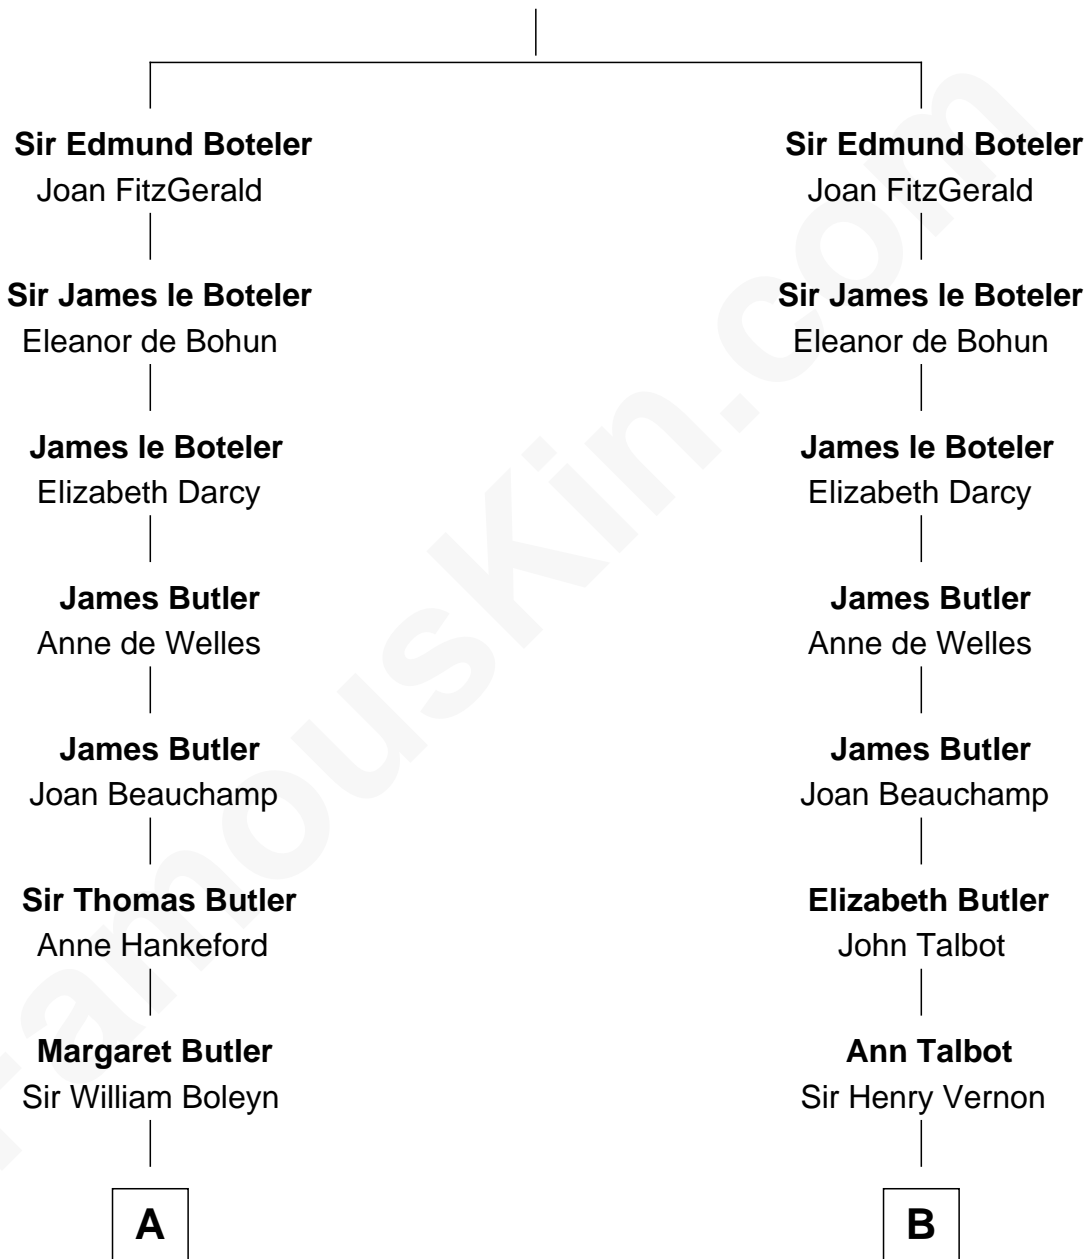

FamousKin.com Relationship Chart of

Princess Diana

Princess of Wales

21st cousin of

Allen Dulles

5th Director of the C.I.A.

Thebaud le Boteler

Joan FitzJohn

C

Frederick Spencer
Adelaide Horatia Elizabeth Seymour

Charles Robert Spencer
Margaret Baring

Albert Edward John Spencer
Cynthia Elinor Beatrix Hamilton

Edward John Spencer
Frances Ruth Burke Roche

Princess Diana
Princess of Wales