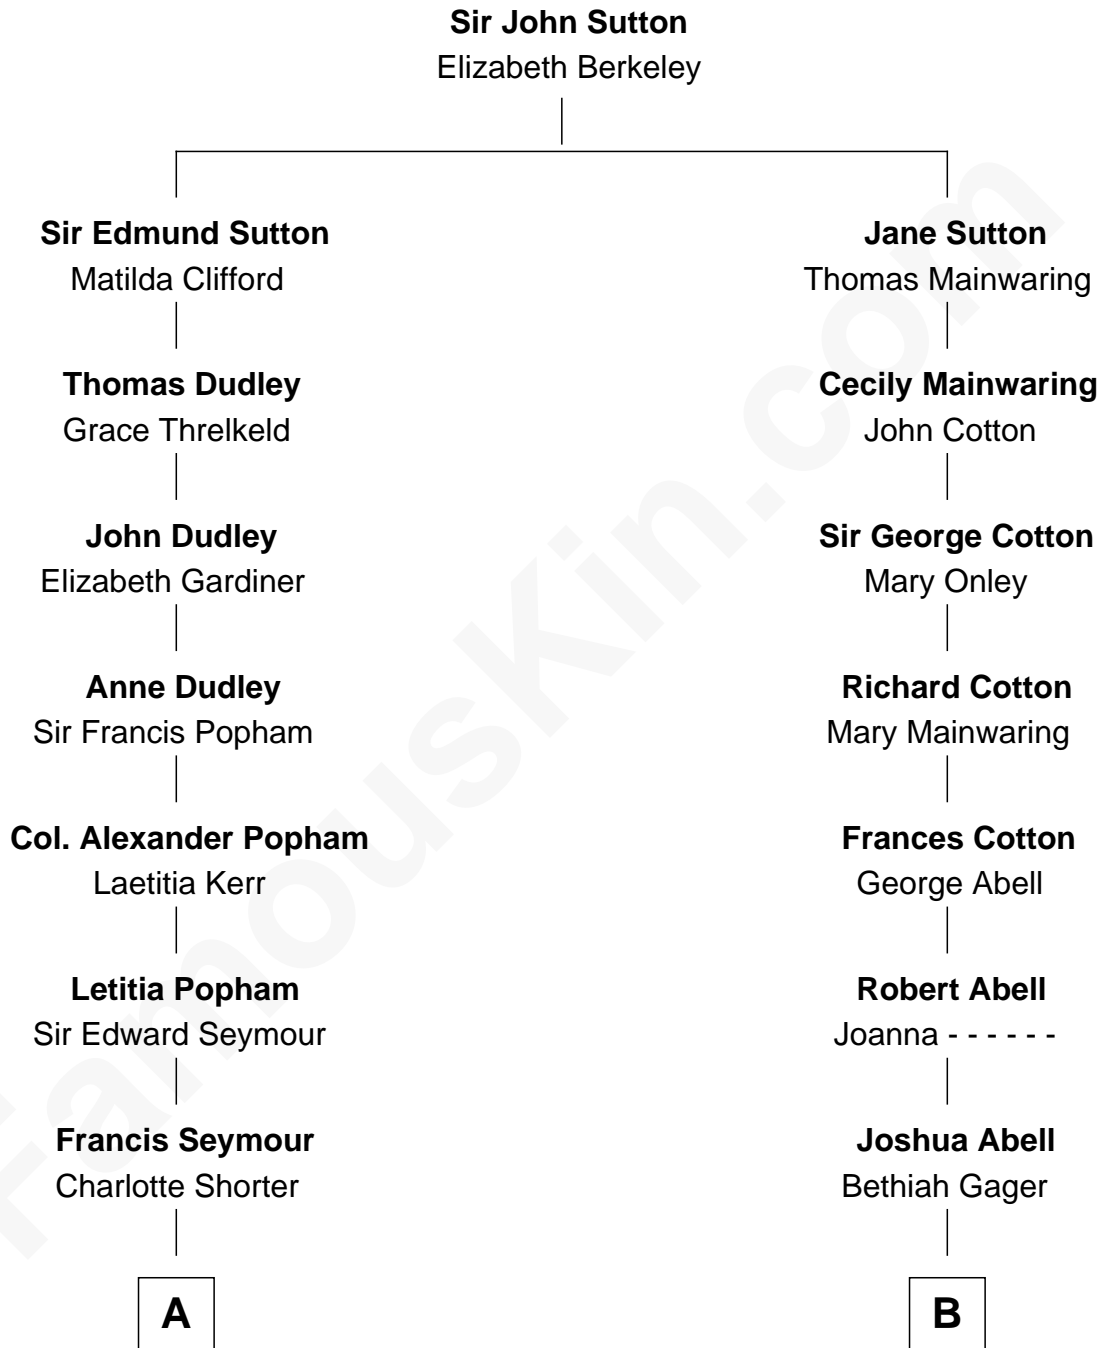

FamousKin.com Relationship Chart of

Princess Diana

Princess of Wales

14th cousin of

John Foster Dulles

52nd U.S. Secretary of State

A

Francis Seymour-Conway

Isabella FitzRoy

Hugh Seymour-Conway

Anne Horatia Waldegrave

Sir Horace Beauchamp Seymour

Elizabeth Malet Palk

Adelaide Horatia Elizabeth Seymour

Frederick Spencer

Charles Robert Spencer