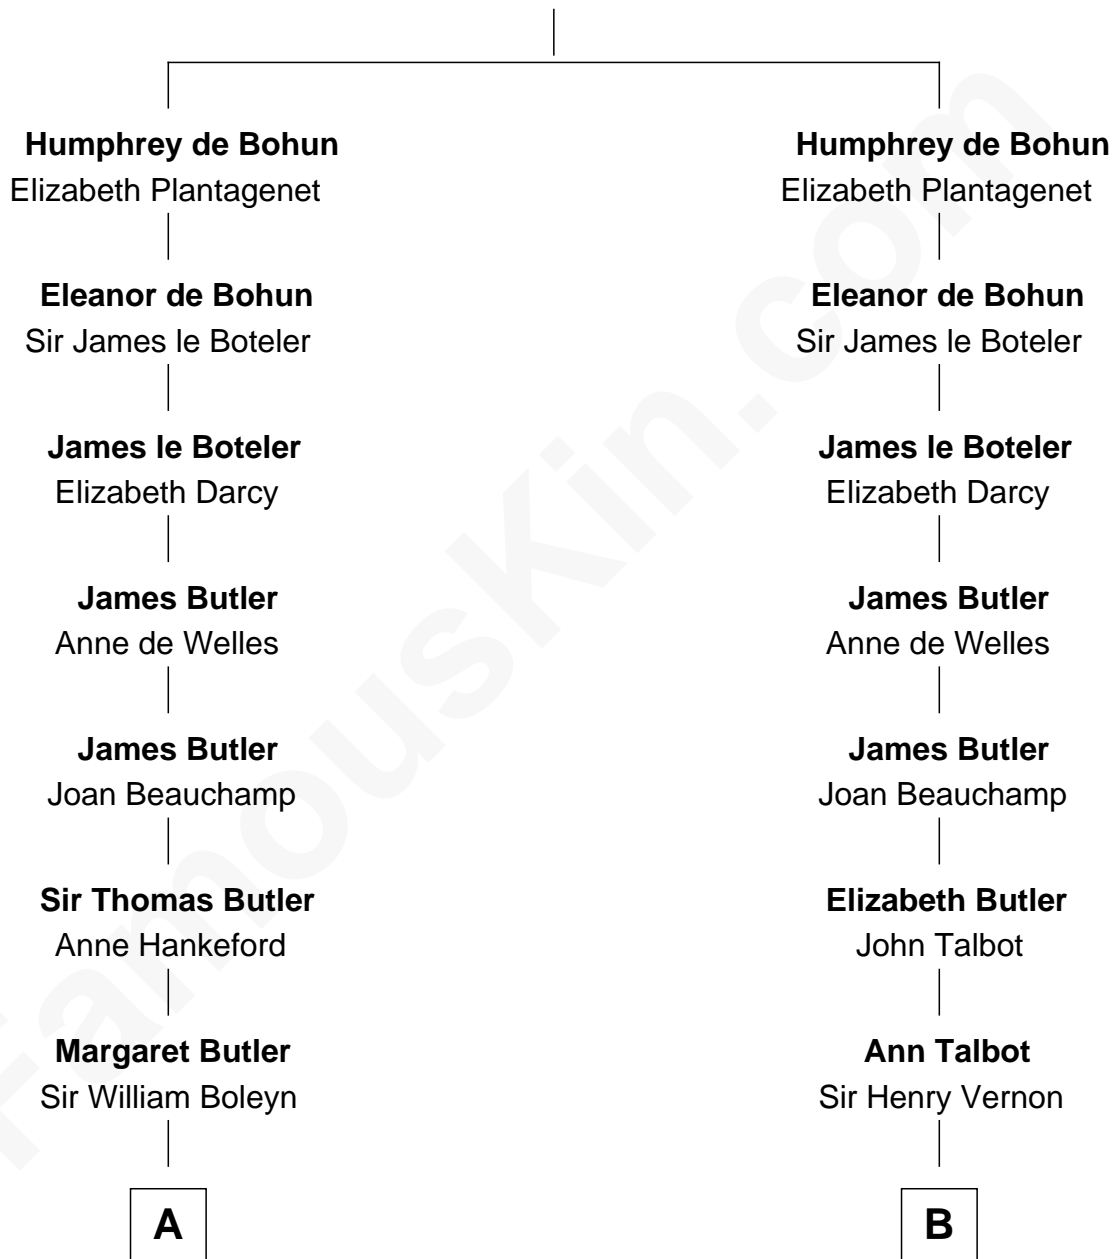

FamousKin.com Relationship Chart of

Princess Diana

Princess of Wales

21st cousin of

John Foster Dulles

52nd U.S. Secretary of State

Humphrey de Bohun

Maud de Fiennes

C

Frederick Spencer
Adelaide Horatia Elizabeth Seymour

Charles Robert Spencer
Margaret Baring

Albert Edward John Spencer
Cynthia Elinor Beatrix Hamilton

Edward John Spencer
Frances Ruth Burke Roche

Princess Diana
Princess of Wales