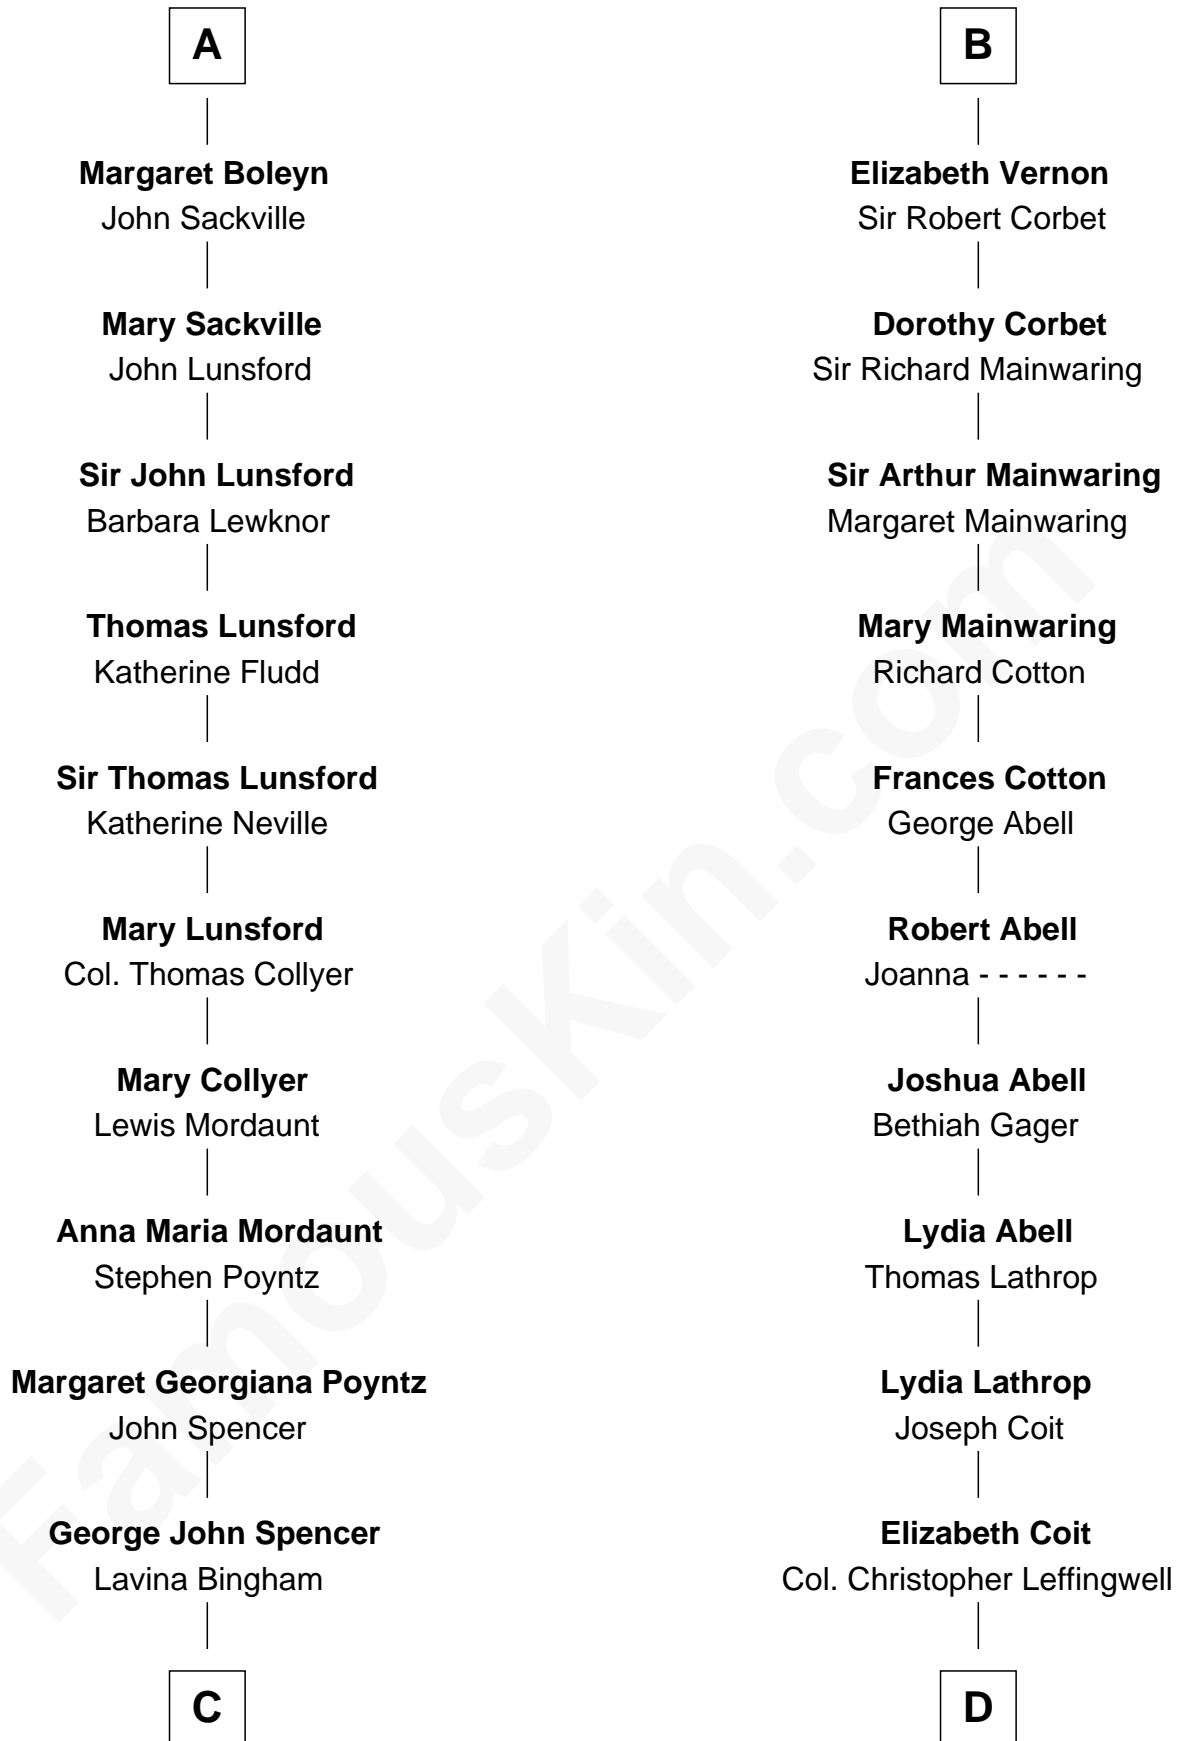

FamousKin.com Relationship Chart of

Princess Diana

Princess of Wales

21st cousin of

John Foster Dulles

52nd U.S. Secretary of State

Humphrey de Bohun

Maud de Fiennes

C

Frederick Spencer
Adelaide Horatia Elizabeth Seymour

Charles Robert Spencer
Margaret Baring

Albert Edward John Spencer
Cynthia Elinor Beatrix Hamilton

Edward John Spencer
Frances Ruth Burke Roche

Princess Diana
Princess of Wales