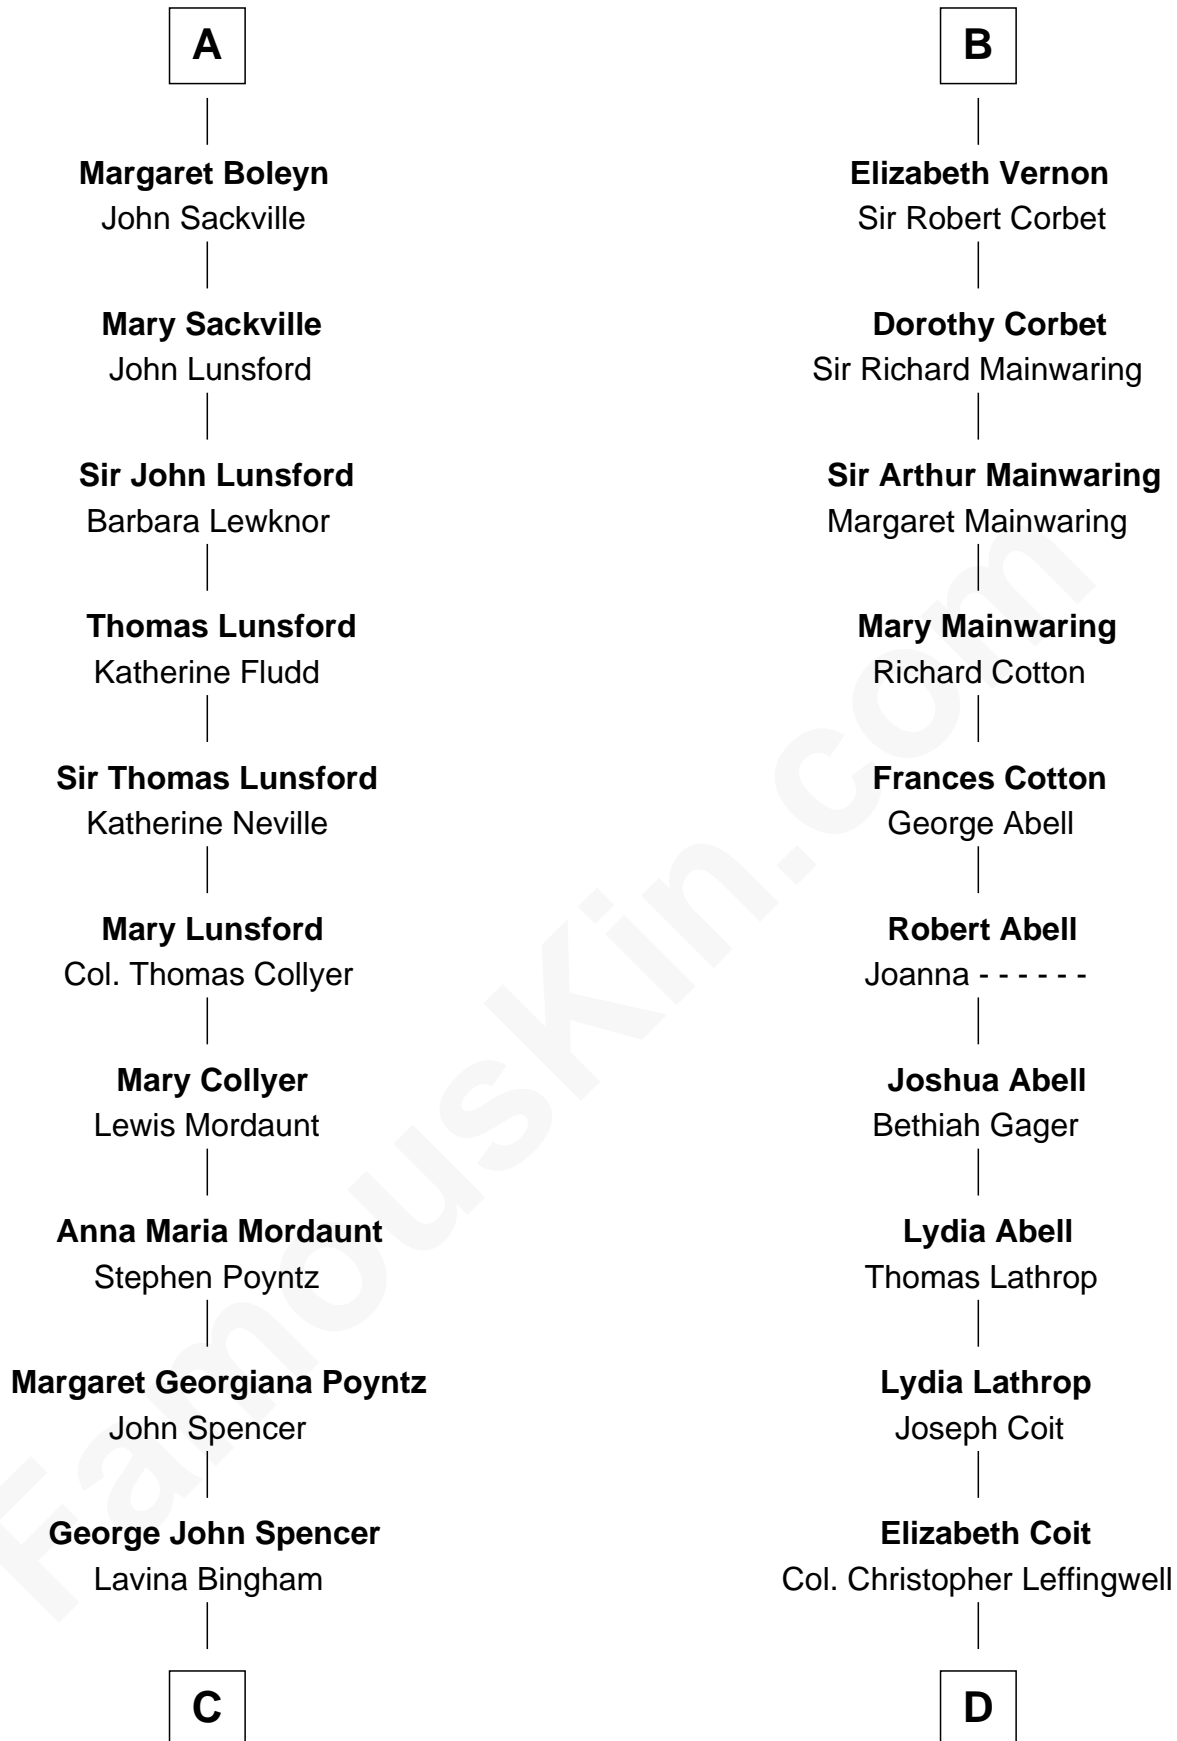

FamousKin.com Relationship Chart of

Princess Diana

Princess of Wales

21st cousin of

John Foster Dulles

52nd U.S. Secretary of State

Sir John FitzGeoffrey

Isabel le Bigod

C

Frederick Spencer
Adelaide Horatia Elizabeth Seymour

Charles Robert Spencer
Margaret Baring

Albert Edward John Spencer
Cynthia Elinor Beatrix Hamilton

Edward John Spencer
Frances Ruth Burke Roche

Princess Diana
Princess of Wales