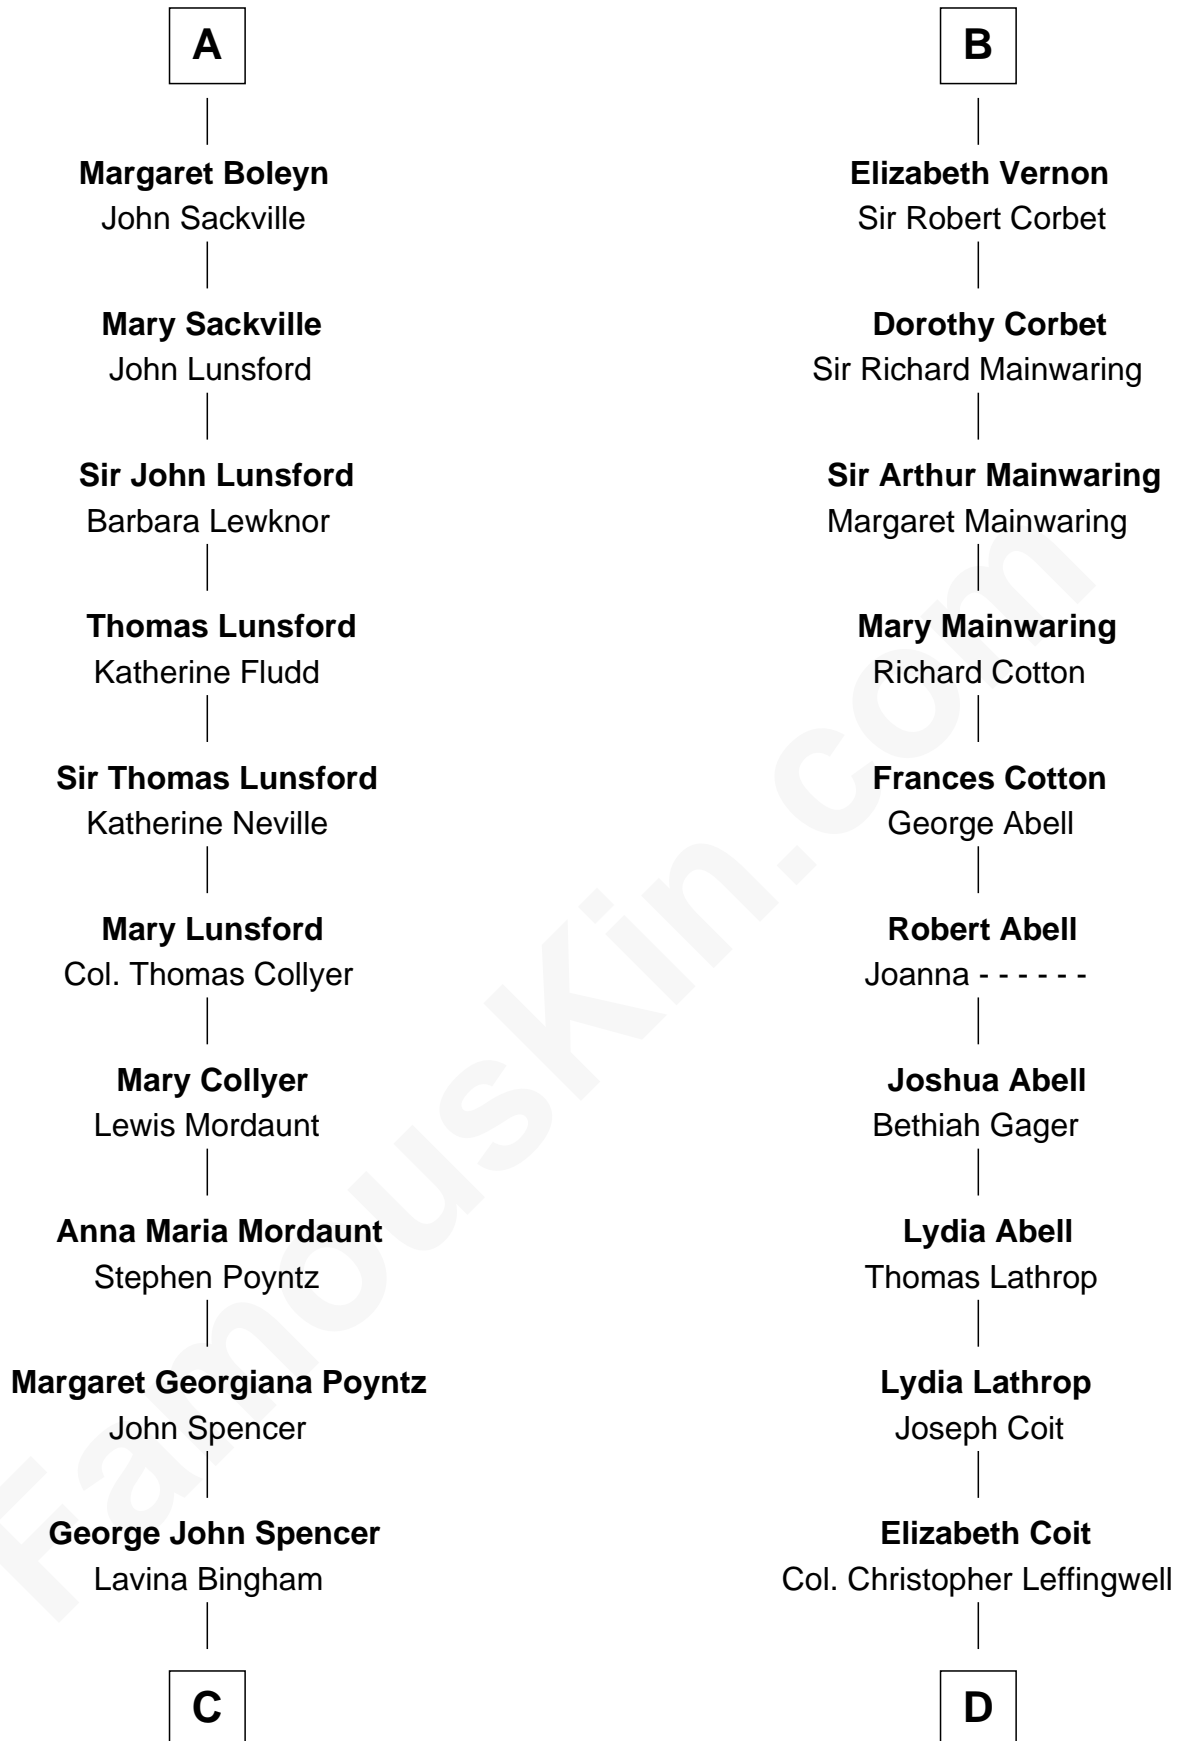

# FamousKin.com Relationship Chart of

**Princess Diana**

*Princess of Wales*

21st cousin of

**John Foster Dulles**

*52nd U.S. Secretary of State*

**Sir Robert de Ros**

Isabel de Aubeney

**C**

**Frederick Spencer**  
Adelaide Horatia Elizabeth Seymour

**Charles Robert Spencer**  
Margaret Baring

**Albert Edward John Spencer**  
Cynthia Elinor Beatrix Hamilton

**Edward John Spencer**  
Frances Ruth Burke Roche

**Princess Diana**  
*Princess of Wales*

**D**

**Joanna Leffingwell**  
Charles Lathrop

**Harriet Wadsworth Lathrop**  
Rev. Miron Winslow

**Harriet Lathrop Winslow**  
Rev. John Welsh Dulles

**Allen Macy Dulles**  
Edith Foster