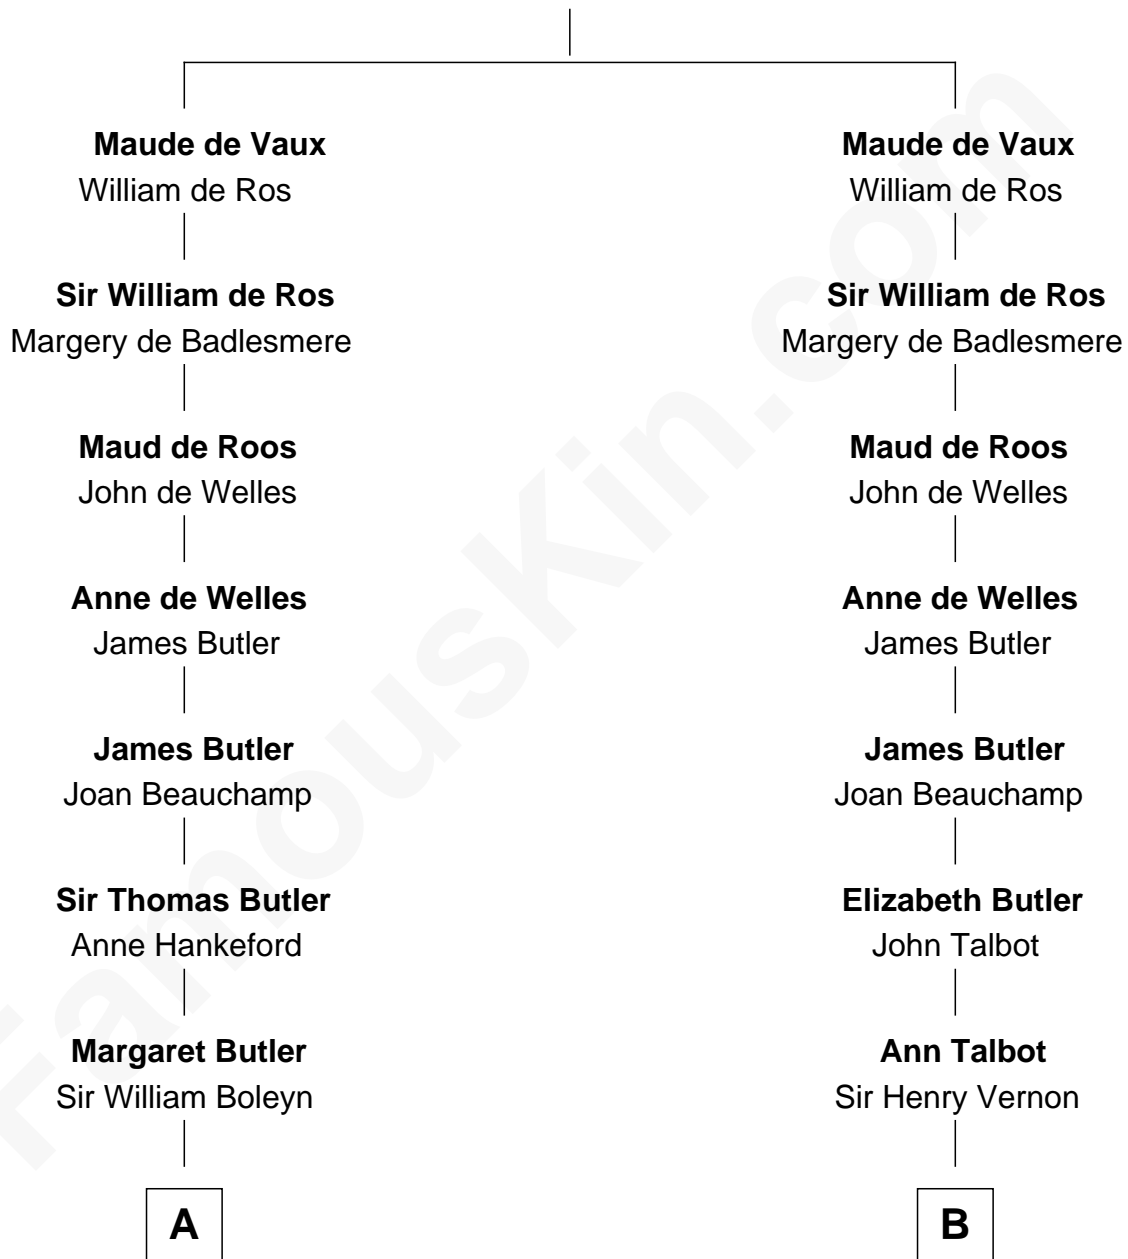

FamousKin.com Relationship Chart of

Princess Diana

Princess of Wales

21st cousin of

John Foster Dulles

52nd U.S. Secretary of State

John de Vaux

C

Frederick Spencer
Adelaide Horatia Elizabeth Seymour

Charles Robert Spencer
Margaret Baring

Albert Edward John Spencer
Cynthia Elinor Beatrix Hamilton

Edward John Spencer
Frances Ruth Burke Roche

Princess Diana
Princess of Wales