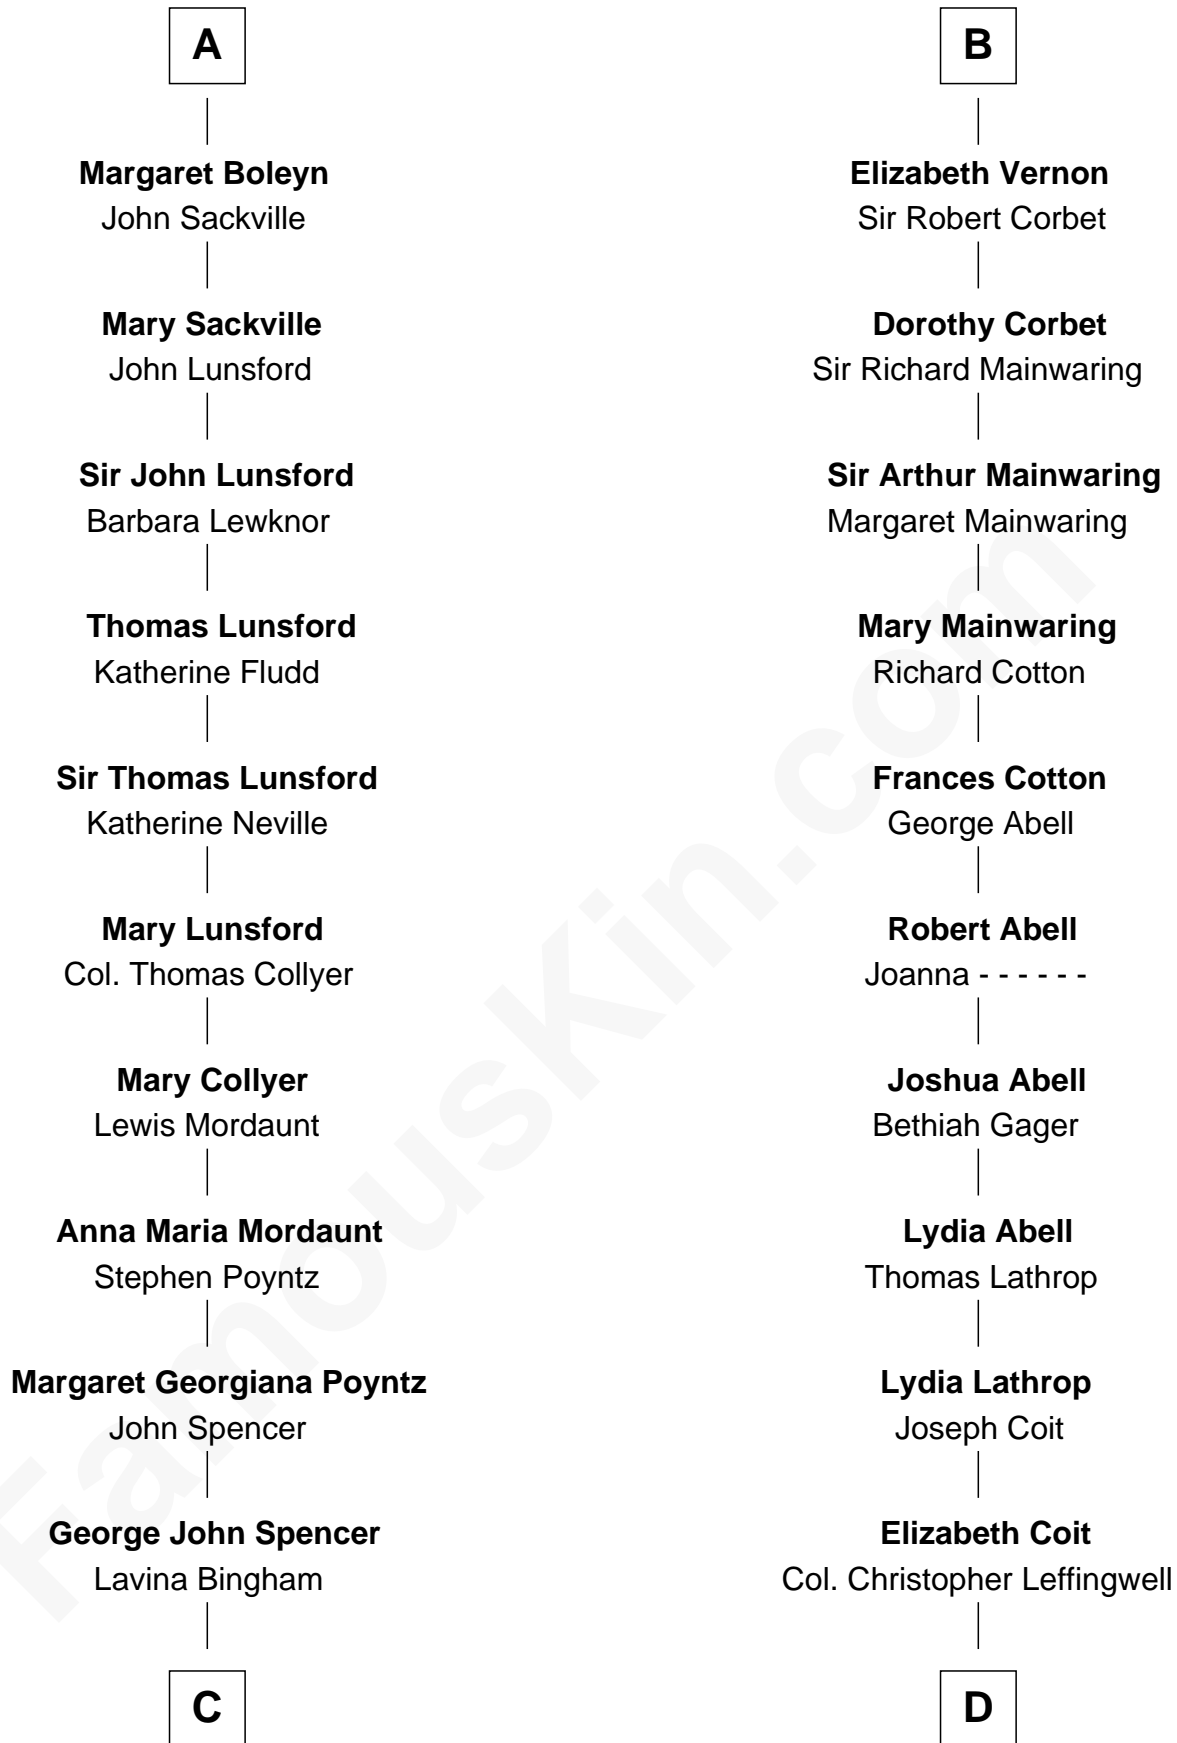

FamousKin.com Relationship Chart of

Princess Diana

Princess of Wales

21st cousin of

John Foster Dulles

52nd U.S. Secretary of State

John de Vaux

C

Frederick Spencer
Adelaide Horatia Elizabeth Seymour

Charles Robert Spencer
Margaret Baring

Albert Edward John Spencer
Cynthia Elinor Beatrix Hamilton

Edward John Spencer
Frances Ruth Burke Roche

Princess Diana
Princess of Wales