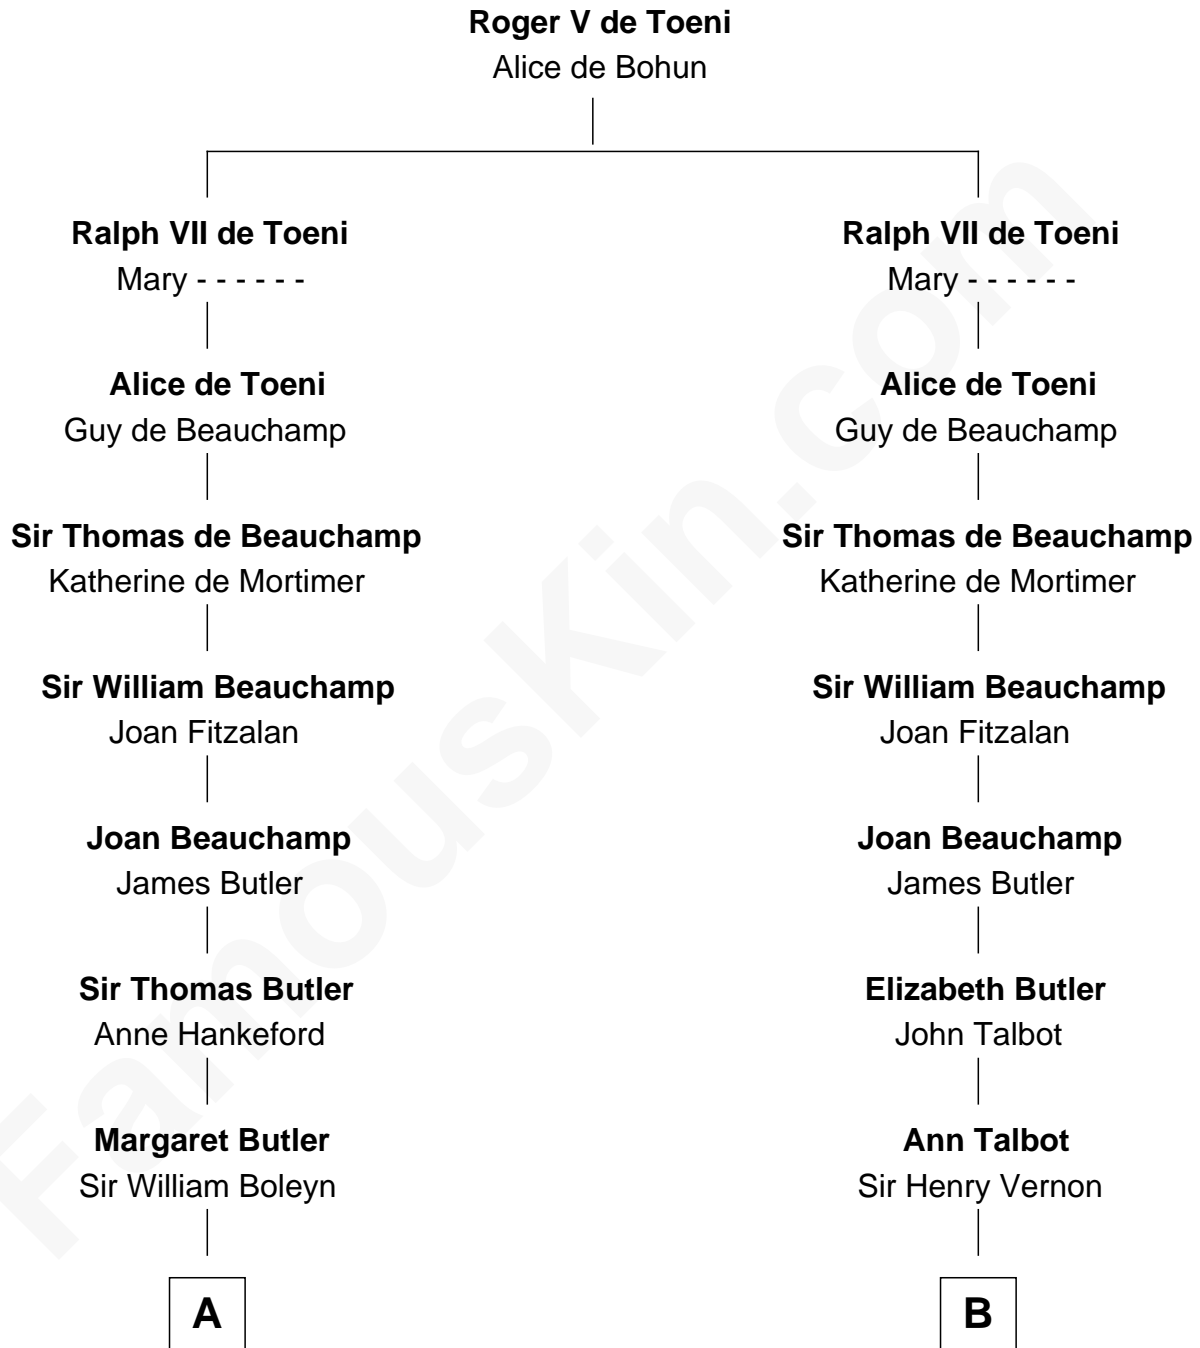

FamousKin.com Relationship Chart of

Princess Diana

Princess of Wales

21st cousin of

John Foster Dulles

52nd U.S. Secretary of State

C

Frederick Spencer
Adelaide Horatia Elizabeth Seymour

Charles Robert Spencer
Margaret Baring

Albert Edward John Spencer
Cynthia Elinor Beatrix Hamilton

Edward John Spencer
Frances Ruth Burke Roche

Princess Diana
Princess of Wales

D

Joanna Leffingwell
Charles Lathrop