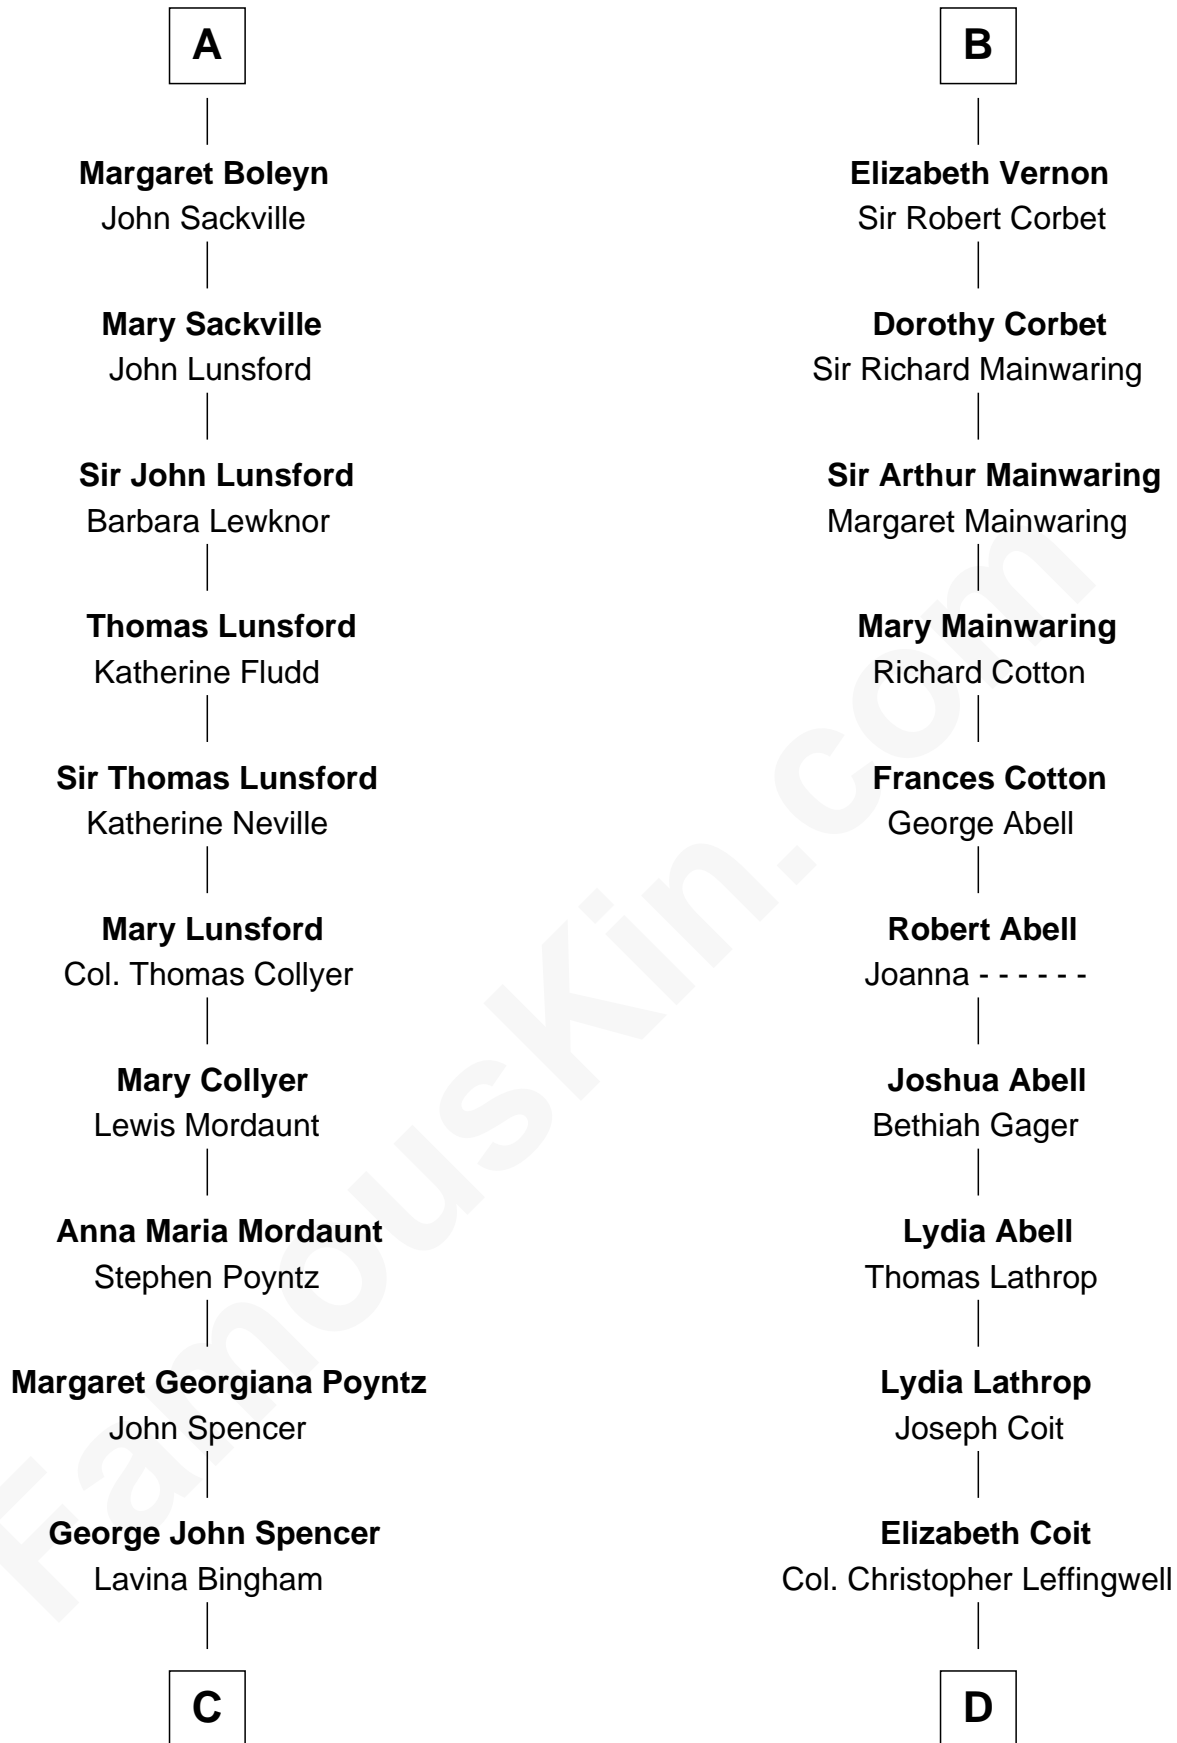

FamousKin.com Relationship Chart of

Princess Diana

Princess of Wales

21st cousin of

John Foster Dulles

52nd U.S. Secretary of State

Sir William de Aton

C

Frederick Spencer
Adelaide Horatia Elizabeth Seymour

Charles Robert Spencer
Margaret Baring

Albert Edward John Spencer
Cynthia Elinor Beatrix Hamilton

Edward John Spencer
Frances Ruth Burke Roche

Princess Diana
Princess of Wales