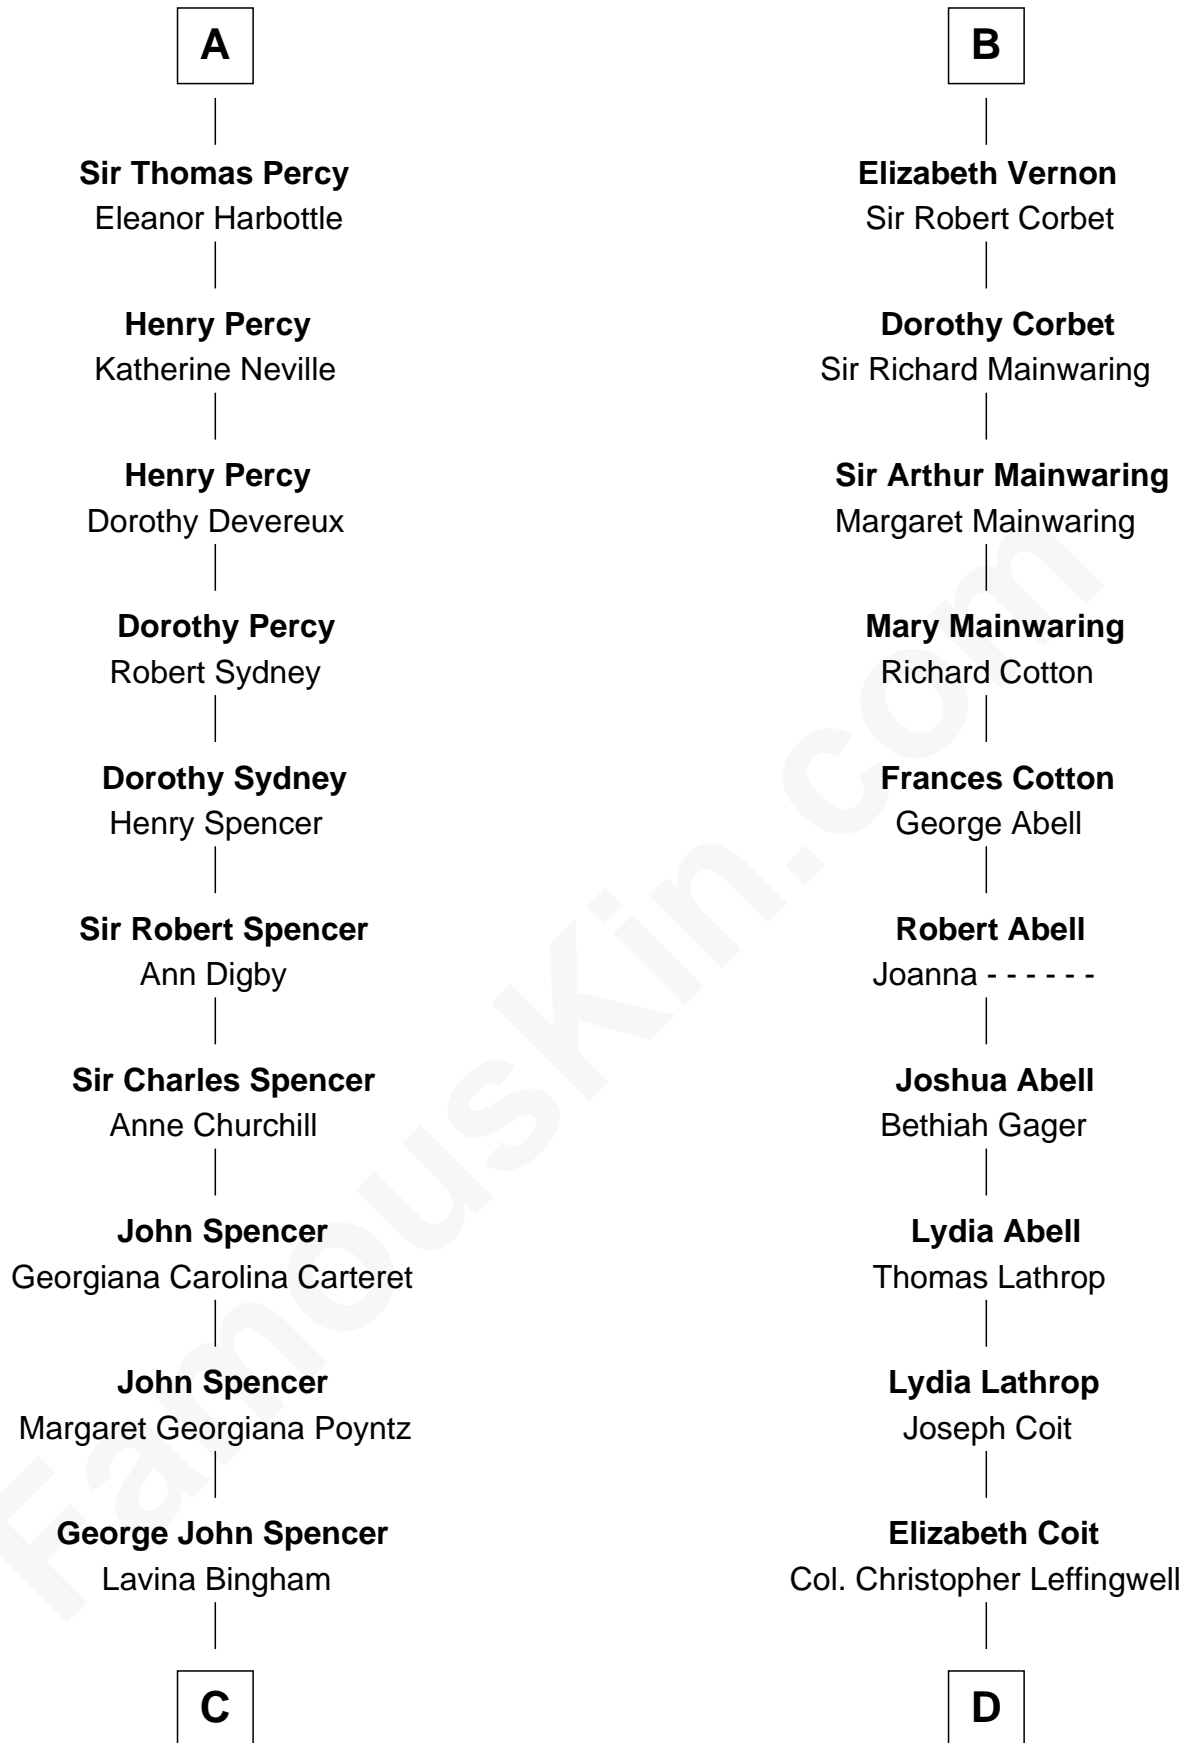

# FamousKin.com Relationship Chart of

**Princess Diana**

*Princess of Wales*

21st cousin of

**John Foster Dulles**

*52nd U.S. Secretary of State*

**Richard Fitzalan**

Alice de Saluzzo

**C**

**Frederick Spencer**  
Adelaide Horatia Elizabeth Seymour

**Charles Robert Spencer**  
Margaret Baring

**Albert Edward John Spencer**  
Cynthia Elinor Beatrix Hamilton

**Edward John Spencer**  
Frances Ruth Burke Roche

**Princess Diana**  
*Princess of Wales*

**D**

**Joanna Leffingwell**  
Charles Lathrop

**Harriet Wadsworth Lathrop**  
Rev. Miron Winslow

**Harriet Lathrop Winslow**  
Rev. John Welsh Dulles

**Allen Macy Dulles**  
Edith Foster