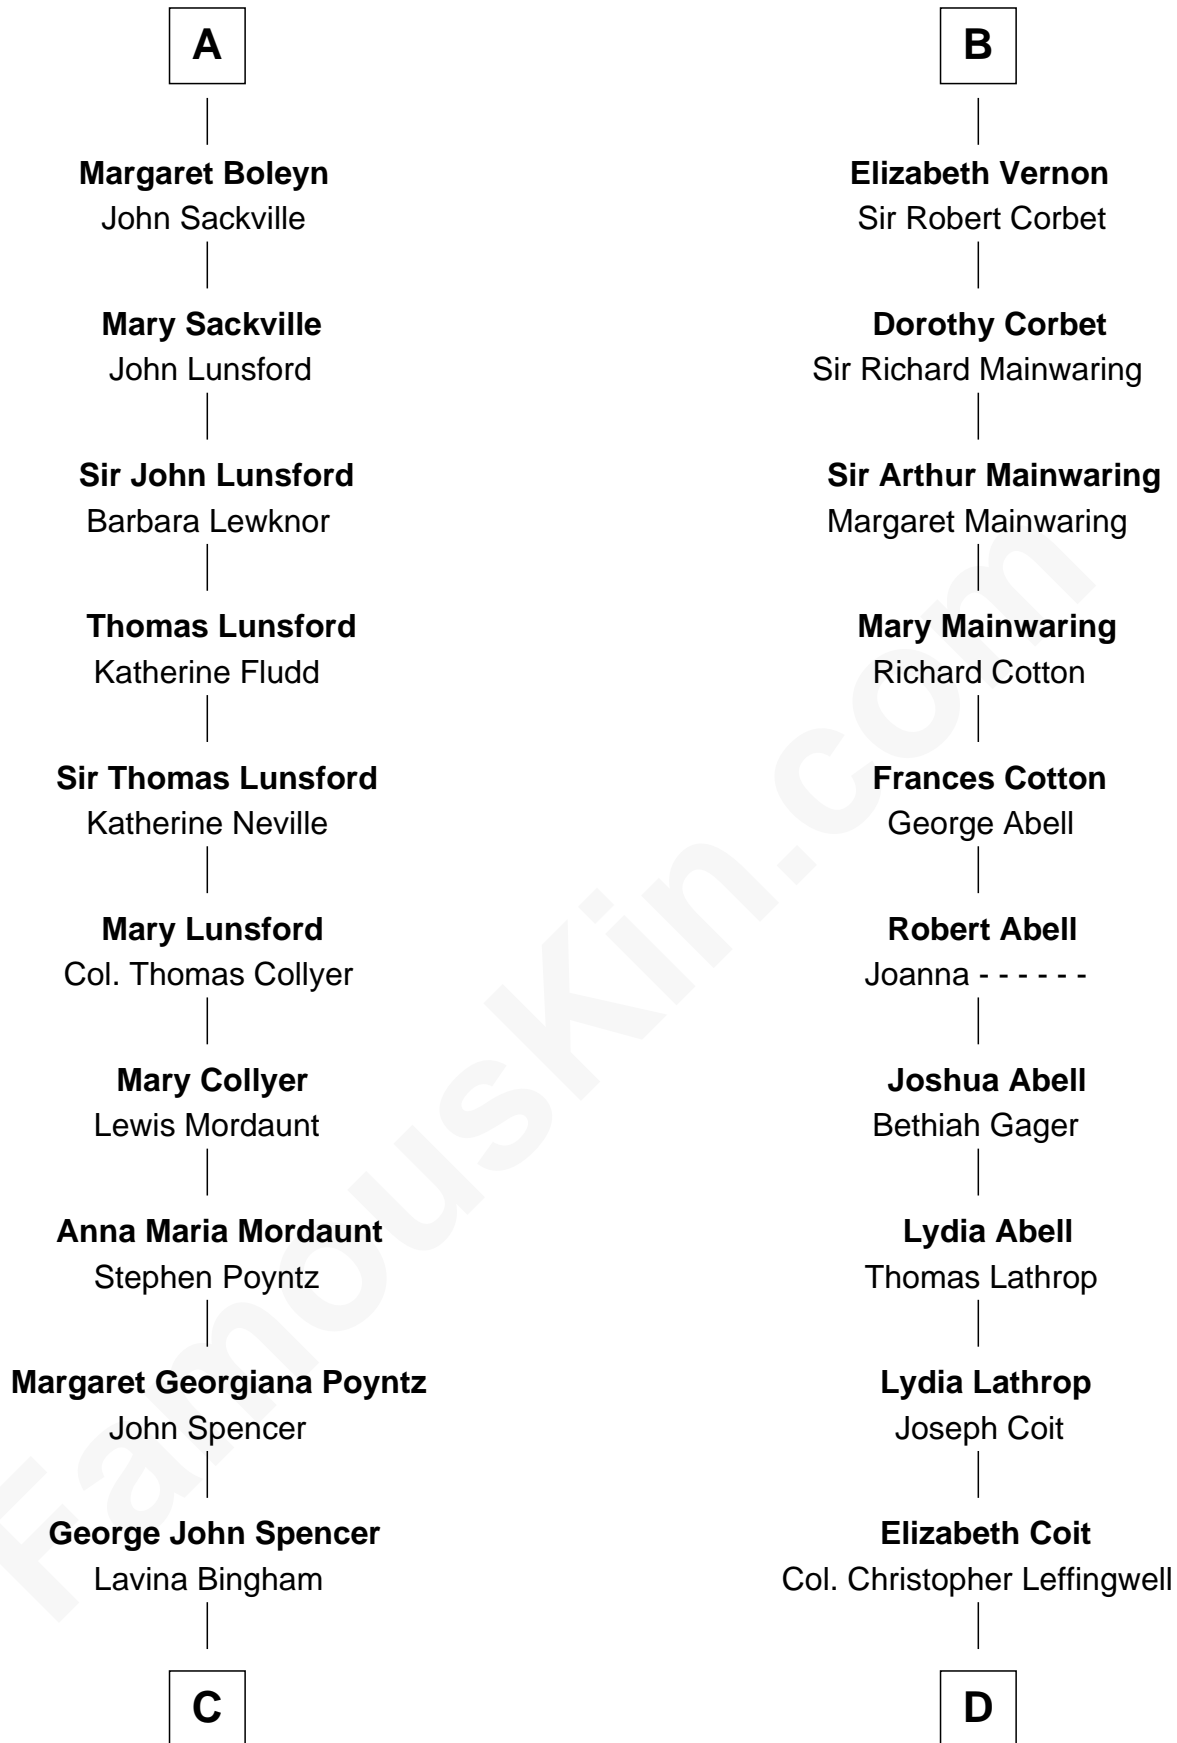

FamousKin.com Relationship Chart of

Princess Diana

Princess of Wales

21st cousin of

John Foster Dulles

52nd U.S. Secretary of State

Sir William de Beauchamp

Isabel Mauduit

C

Frederick Spencer
Adelaide Horatia Elizabeth Seymour

Charles Robert Spencer
Margaret Baring

Albert Edward John Spencer
Cynthia Elinor Beatrix Hamilton

Edward John Spencer
Frances Ruth Burke Roche

Princess Diana
Princess of Wales