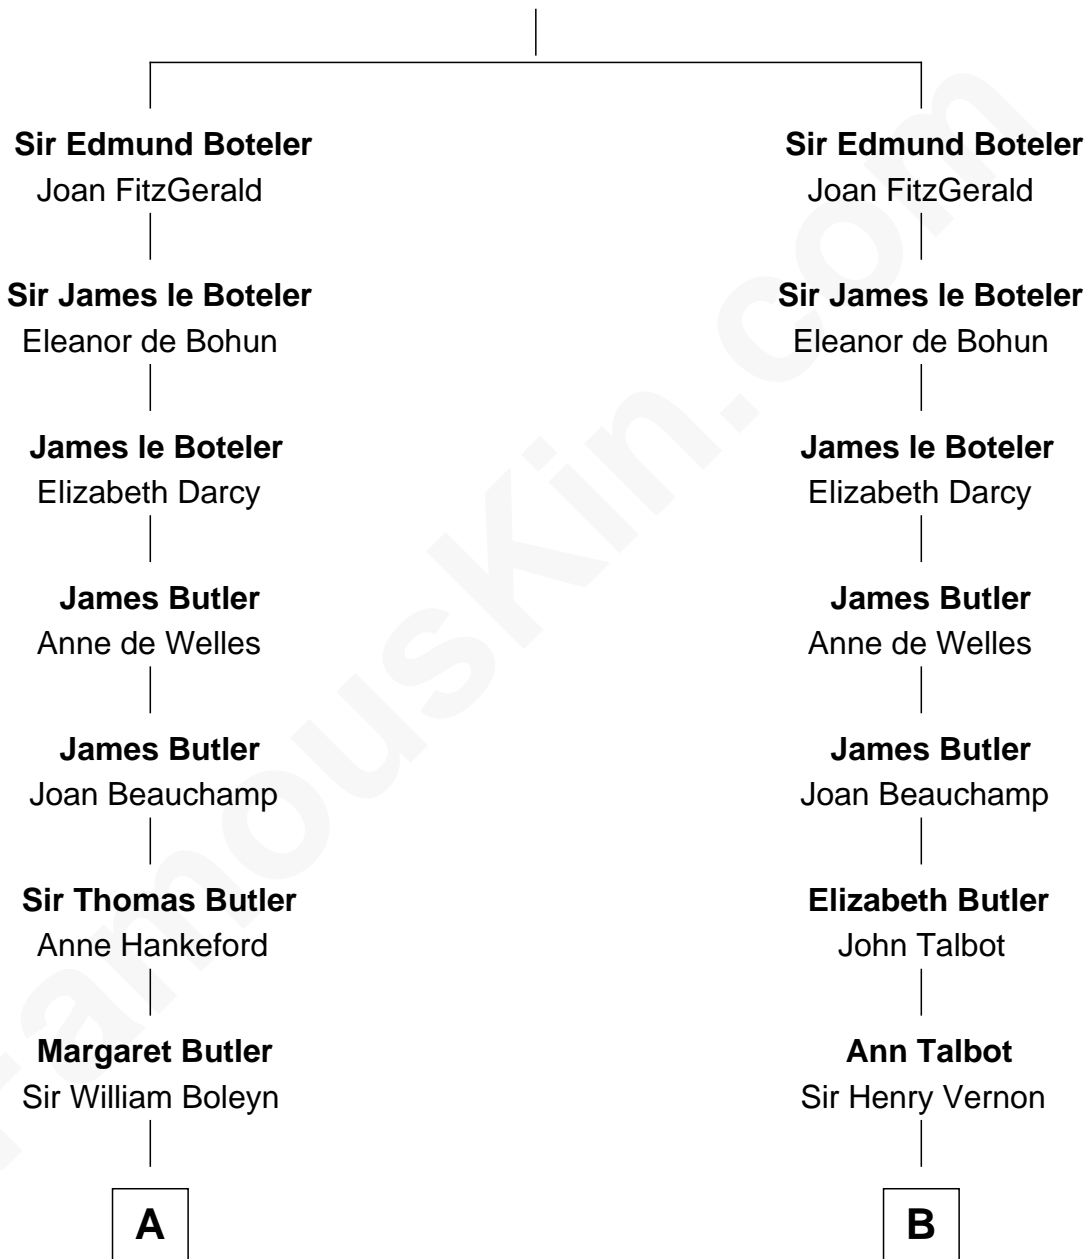

FamousKin.com Relationship Chart of

Princess Diana

Princess of Wales

21st cousin of

John Foster Dulles

52nd U.S. Secretary of State

Thebaud le Boteler

Joan FitzJohn

C

Frederick Spencer
Adelaide Horatia Elizabeth Seymour

Charles Robert Spencer
Margaret Baring

Albert Edward John Spencer
Cynthia Elinor Beatrix Hamilton

Edward John Spencer
Frances Ruth Burke Roche

Princess Diana
Princess of Wales