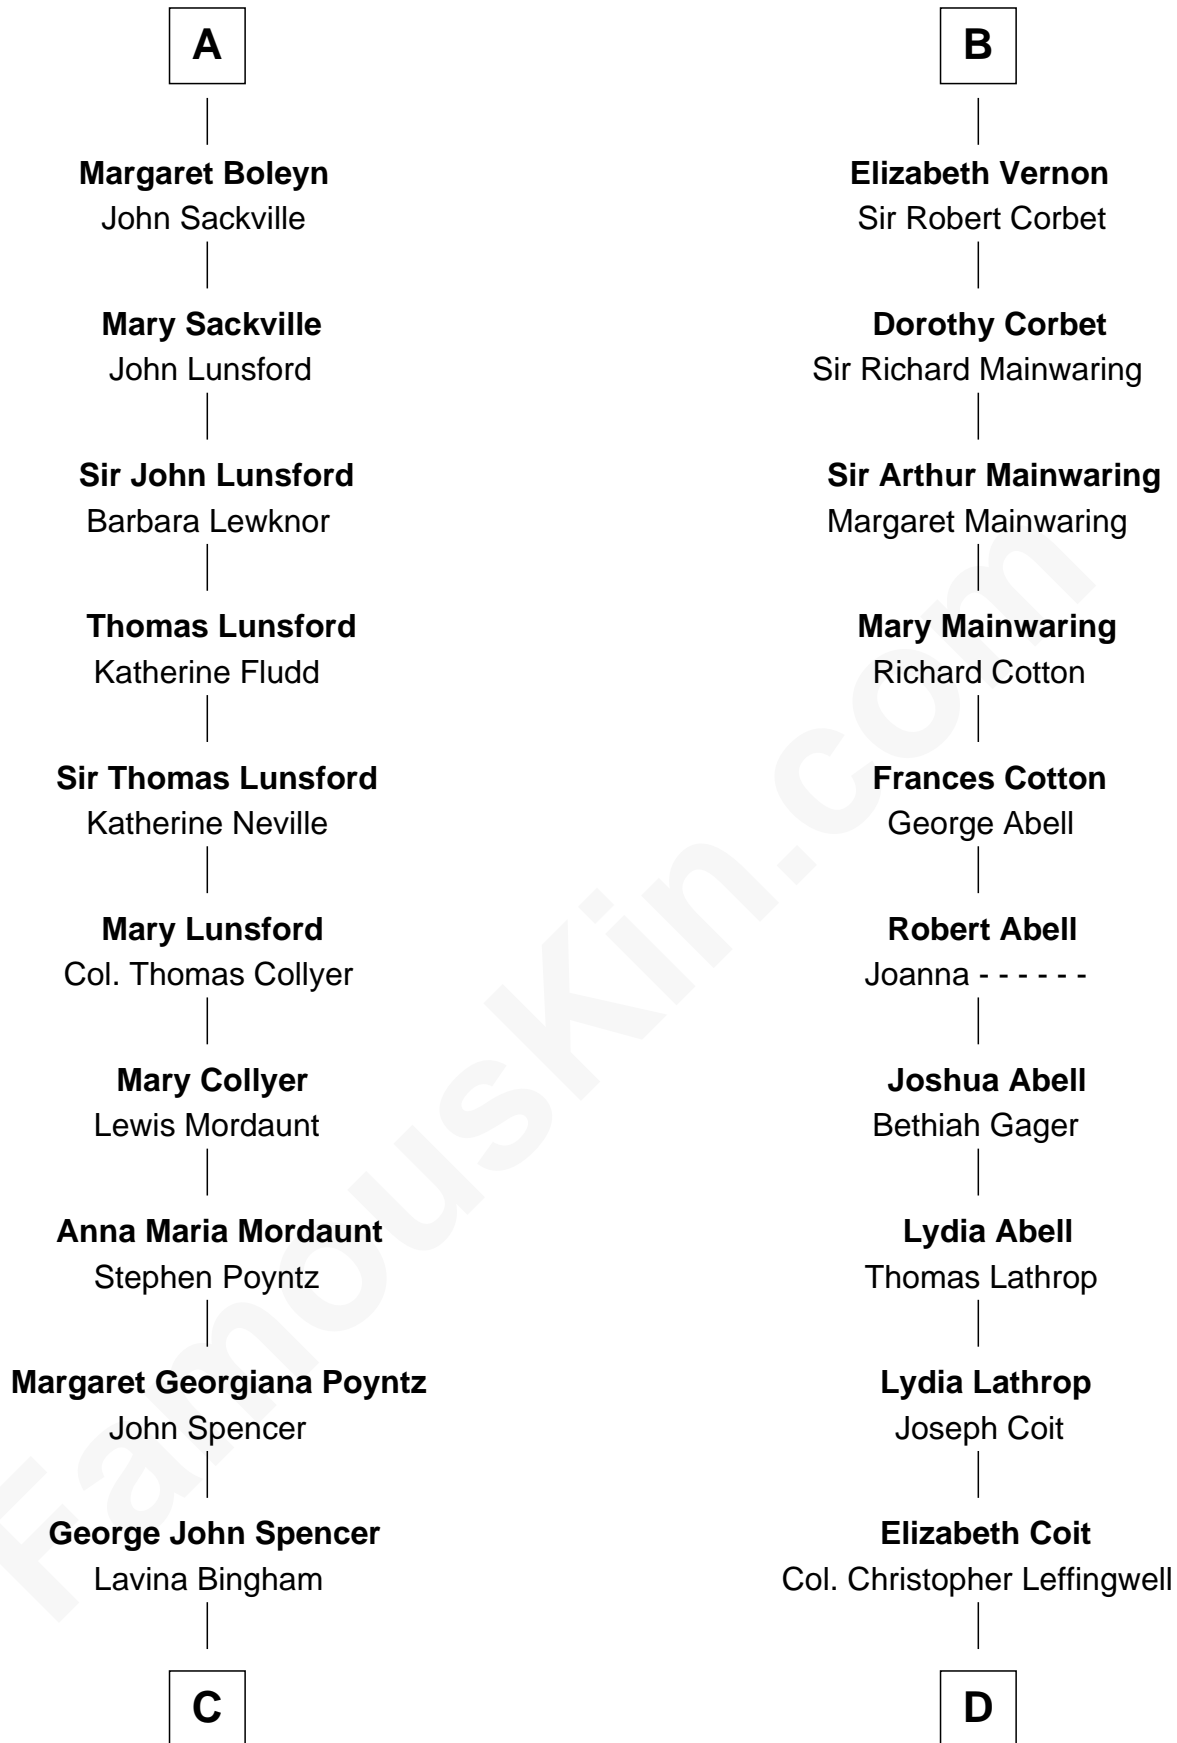

FamousKin.com Relationship Chart of

Princess Diana

Princess of Wales

21st cousin of

John Foster Dulles

52nd U.S. Secretary of State

Thebaud le Boteler

Joan FitzJohn

C

Frederick Spencer
Adelaide Horatia Elizabeth Seymour

Charles Robert Spencer
Margaret Baring

Albert Edward John Spencer
Cynthia Elinor Beatrix Hamilton

Edward John Spencer
Frances Ruth Burke Roche

Princess Diana
Princess of Wales