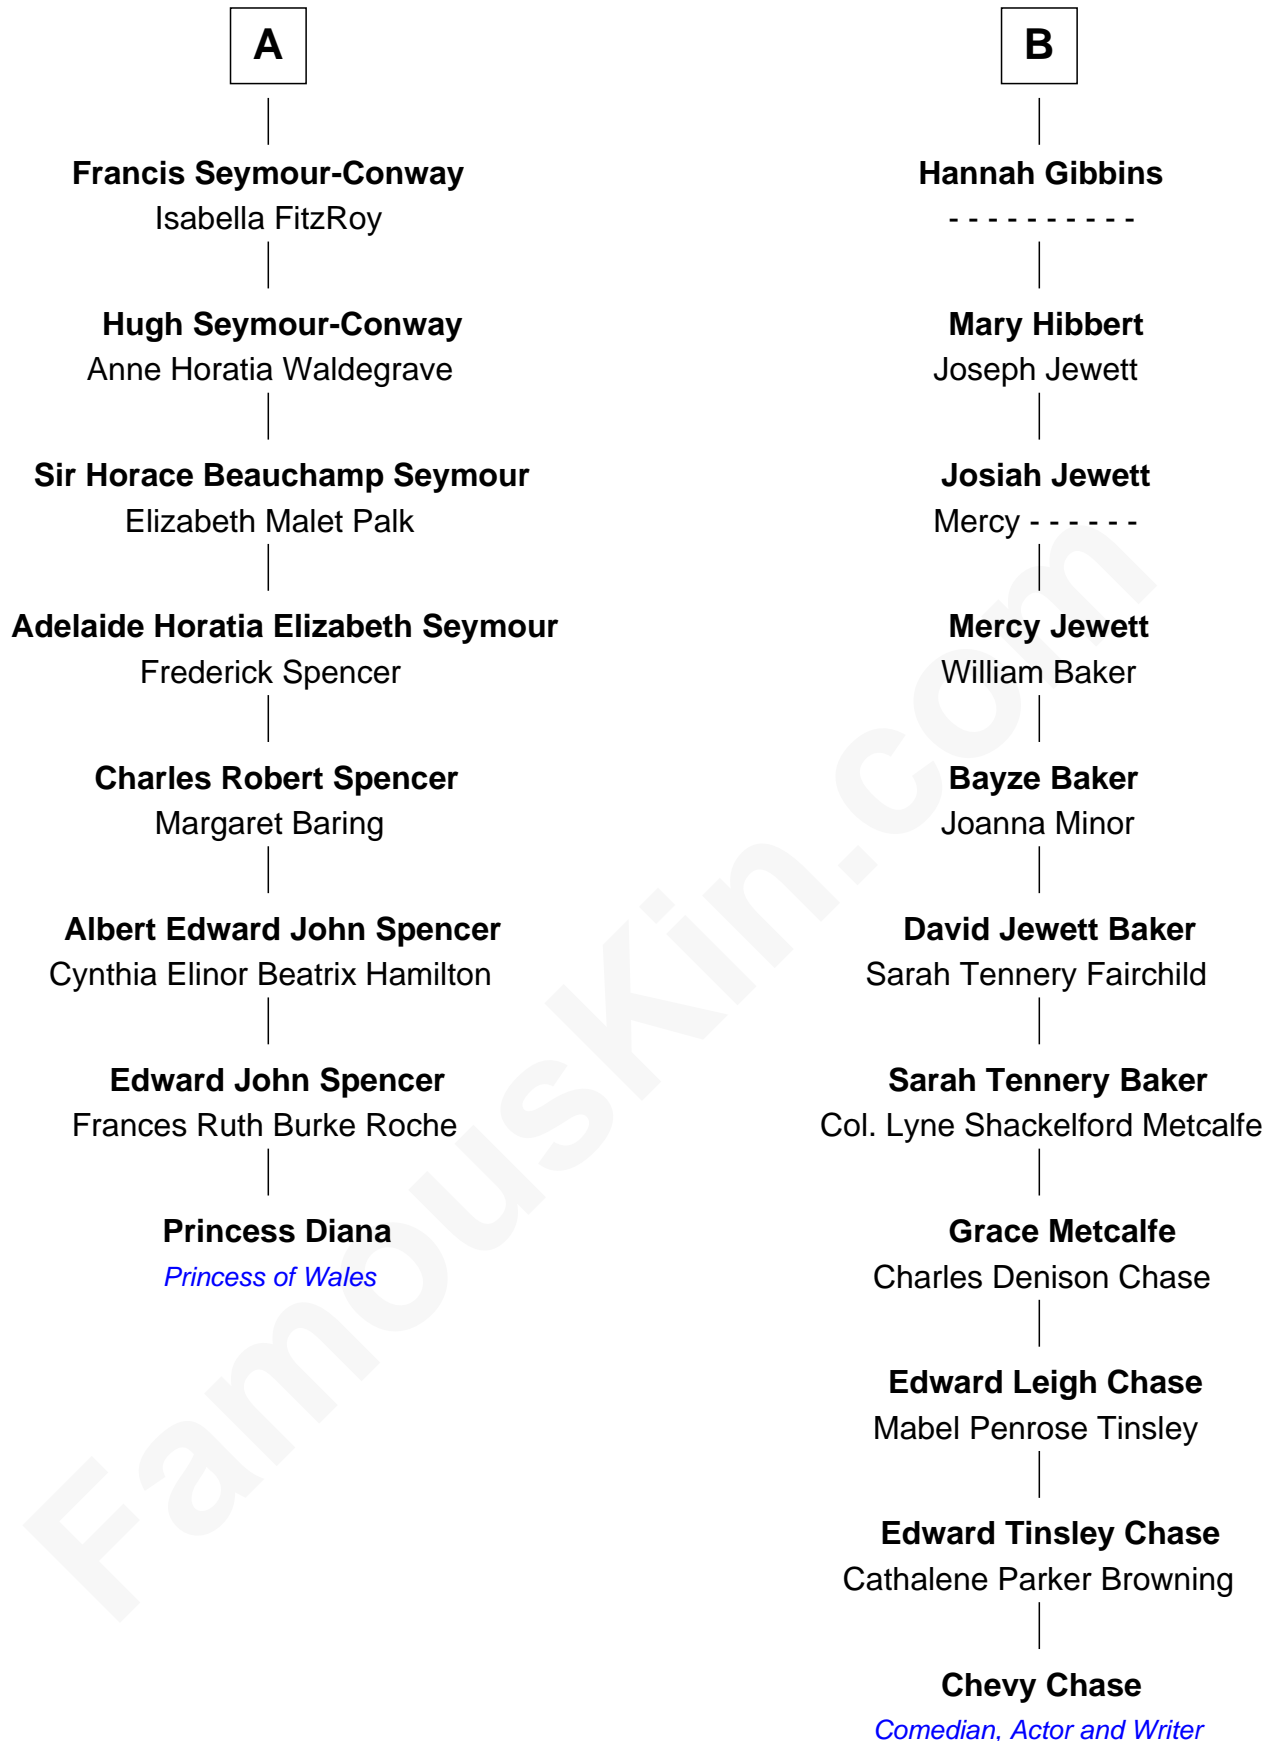

FamousKin.com Relationship Chart of

Princess Diana

Princess of Wales

14th cousin 3 times removed of

Chevy Chase

Comedian, Actor and Writer

Chevy Chase photo by [Alan Light](#) (CC BY 2.0)