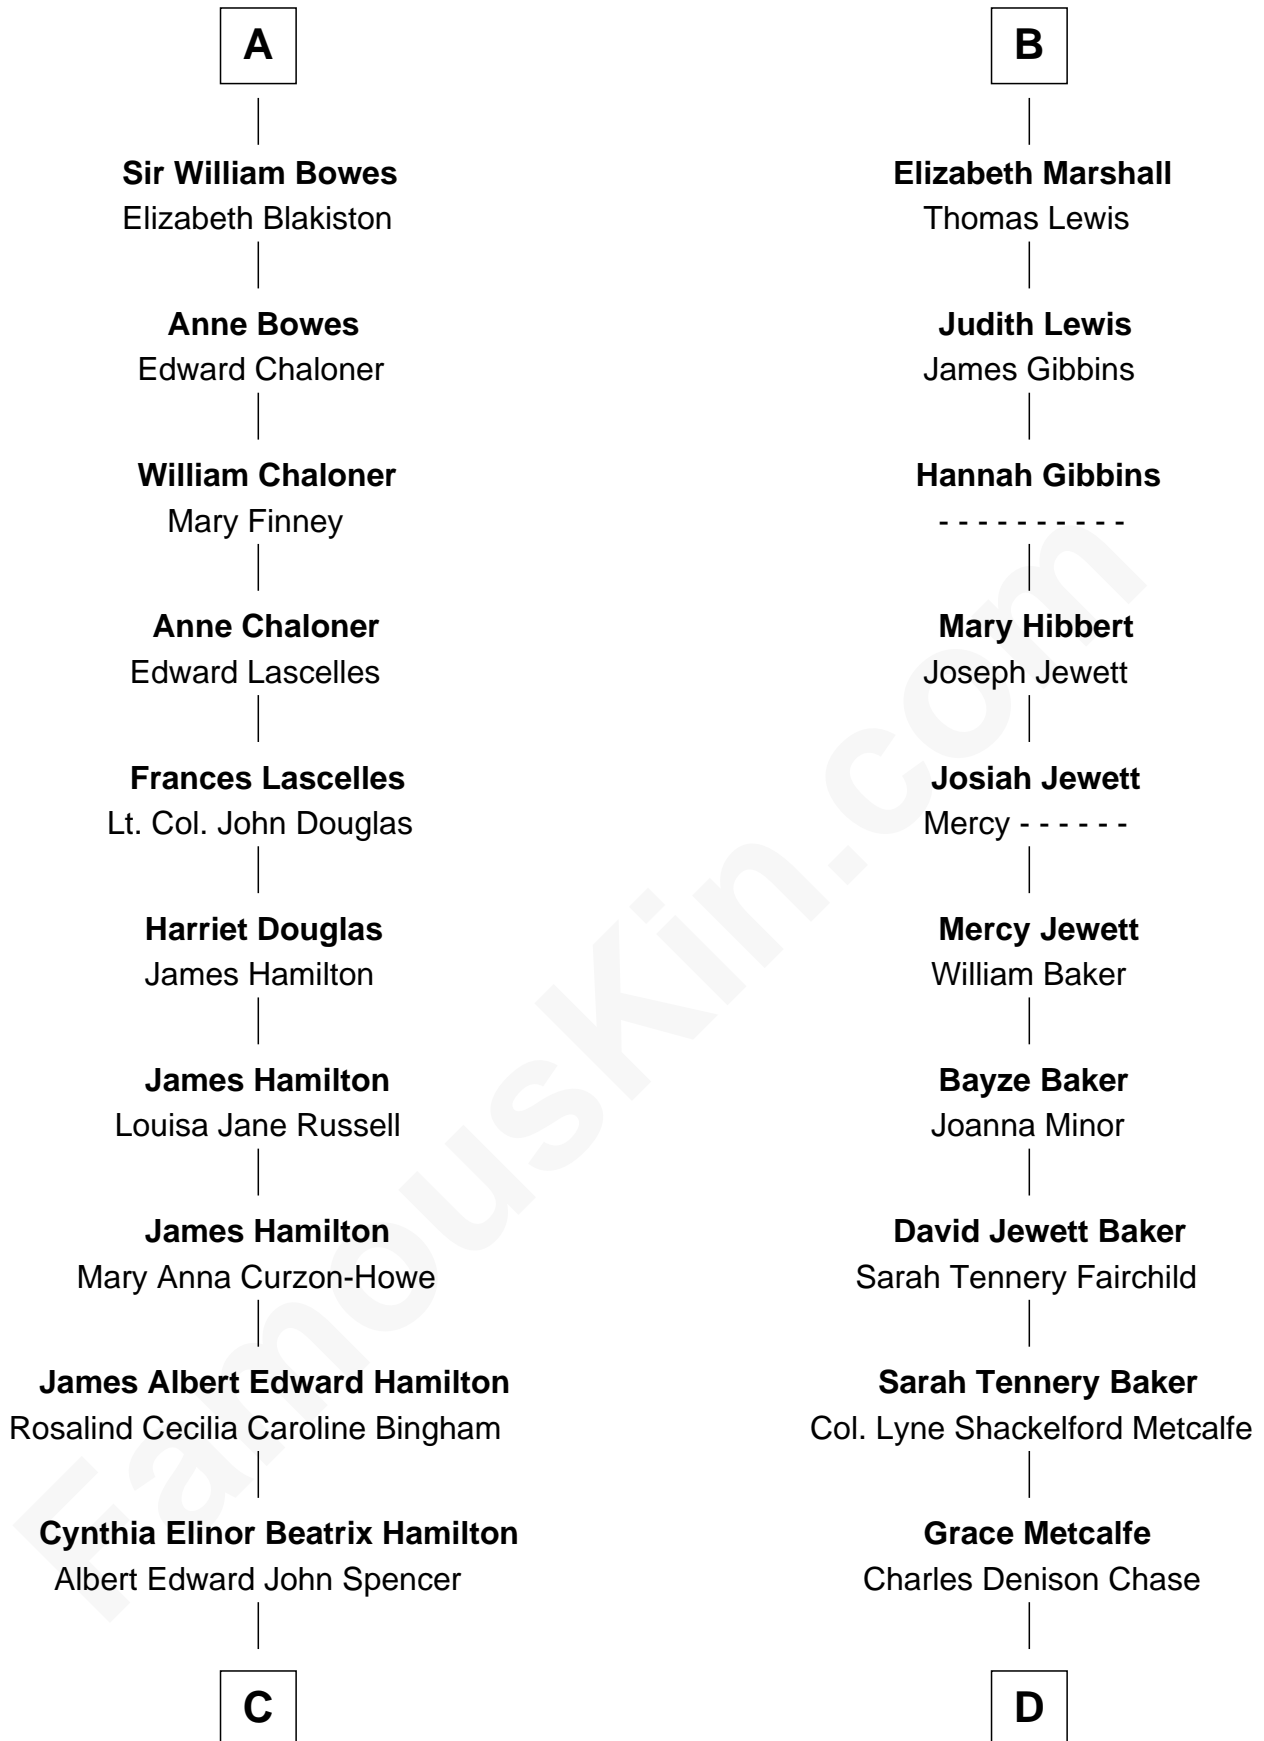

John Harpersfield

Edward Harpersfield alias Mytton

Anne Skrimshire

Katherine Mytton

Roger Marshall

B

C

Edward John Spencer
Frances Ruth Burke Roche