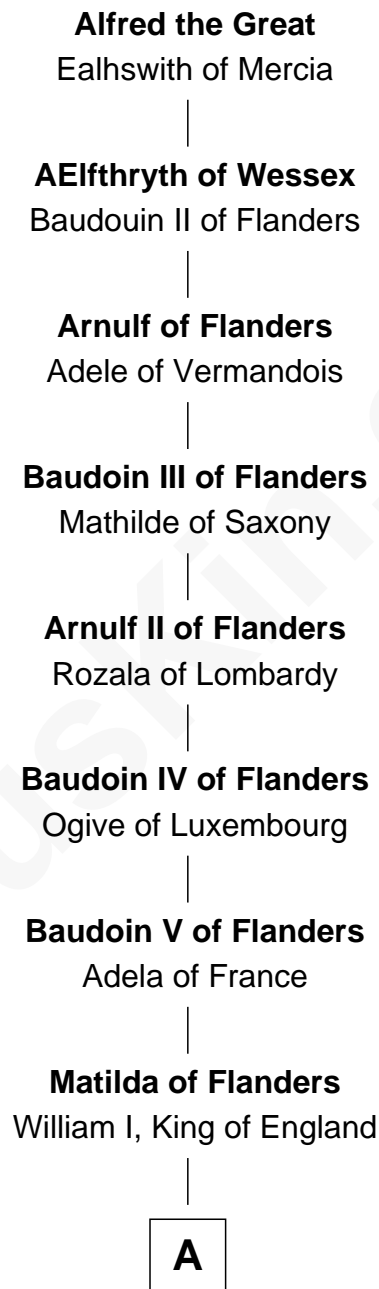

FamousKin.com Relationship Chart of

Princess Diana

Princess of Wales

31st Great-granddaughter of

Alfred the Great

King of the Anglo-Saxons

A

Henry I, King of England