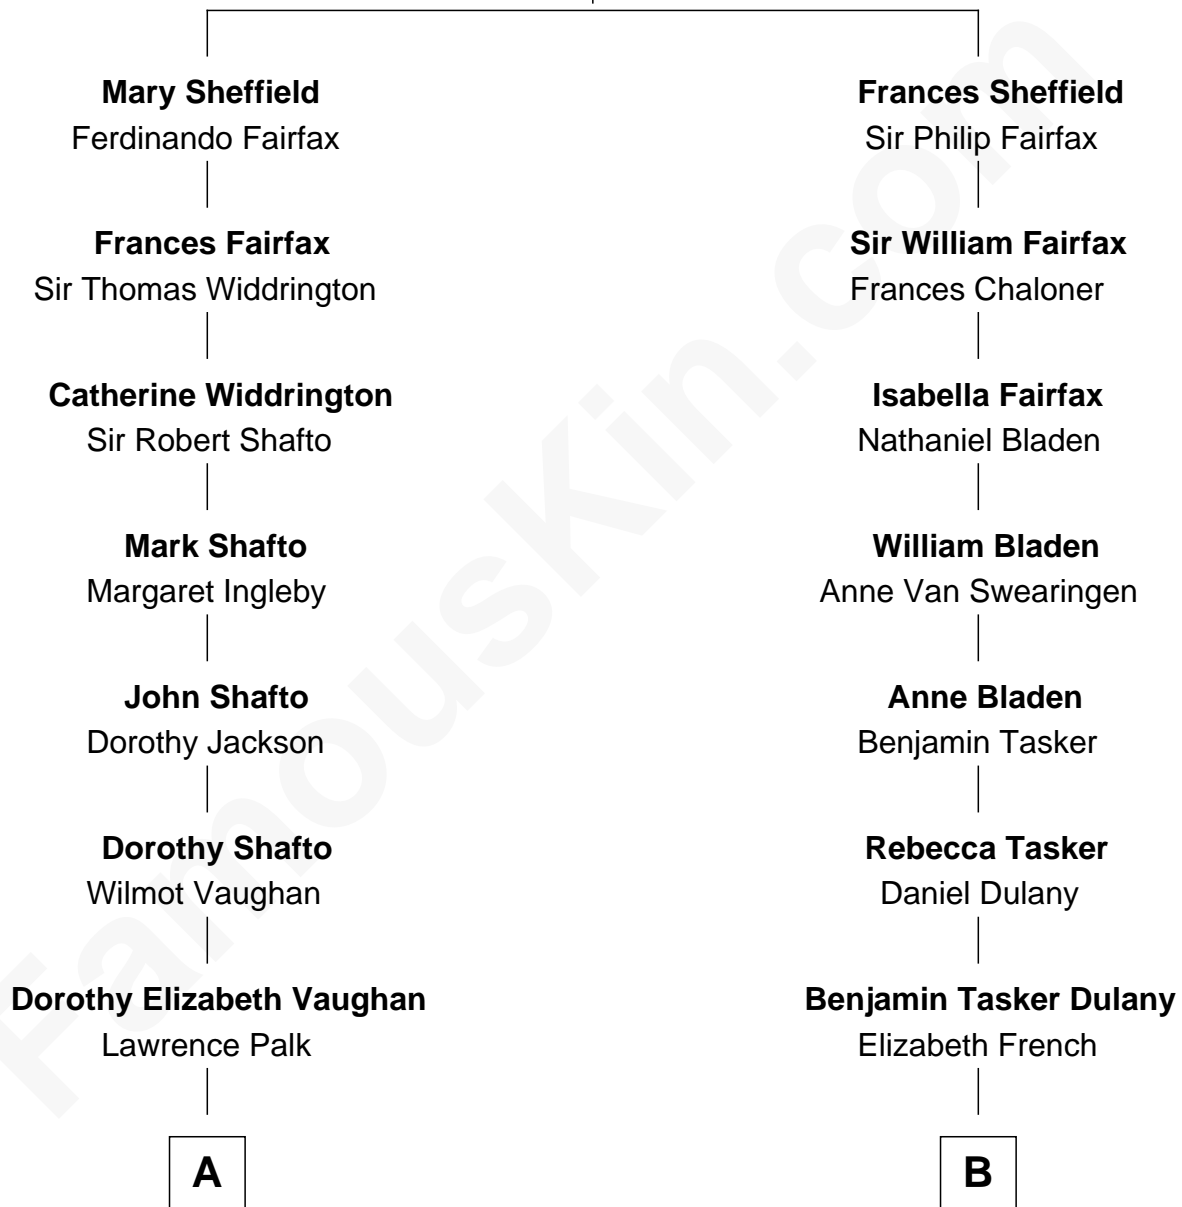

FamousKin.com Relationship Chart of

Princess Diana

Princess of Wales

12th cousin 1 time removed of

Ellen DeGeneres

Comedienne and TV Personality

Edmund Sheffield

Ursula Tyrwhitt

A

Elizabeth Malet Palk

Sir Horace Beauchamp Seymour

Adelaide Horatia Elizabeth Seymour

Frederick Spencer

Charles Robert Spencer

Margaret Baring

Albert Edward John Spencer