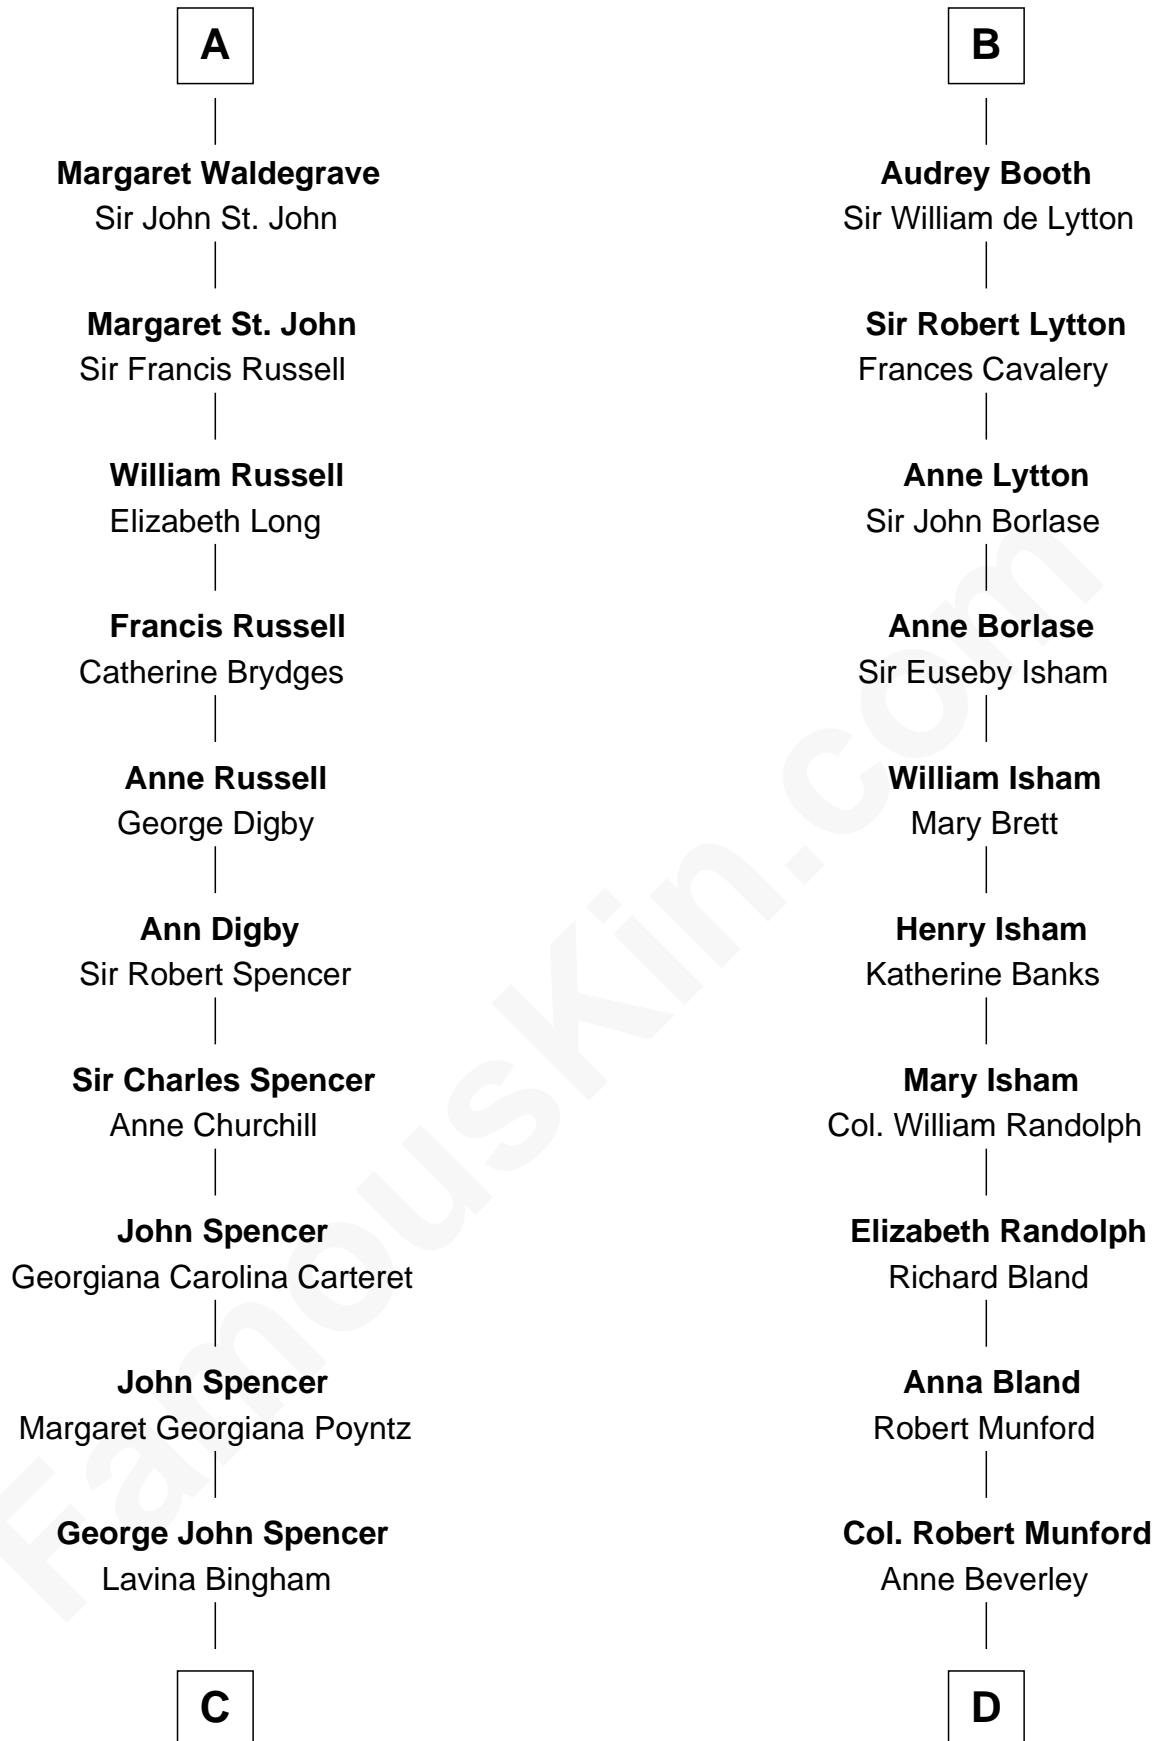

FamousKin.com Relationship Chart of

Princess Diana

Princess of Wales

21st cousin of

Upton Sinclair

Pulitzer Prize Winning Novelist

John Lovel
Isabel du Bois

C

Frederick Spencer

Adelaide Horatia Elizabeth Seymour

Charles Robert Spencer

Margaret Baring

Albert Edward John Spencer

Cynthia Elinor Beatrix Hamilton

Edward John Spencer

Frances Ruth Burke Roche