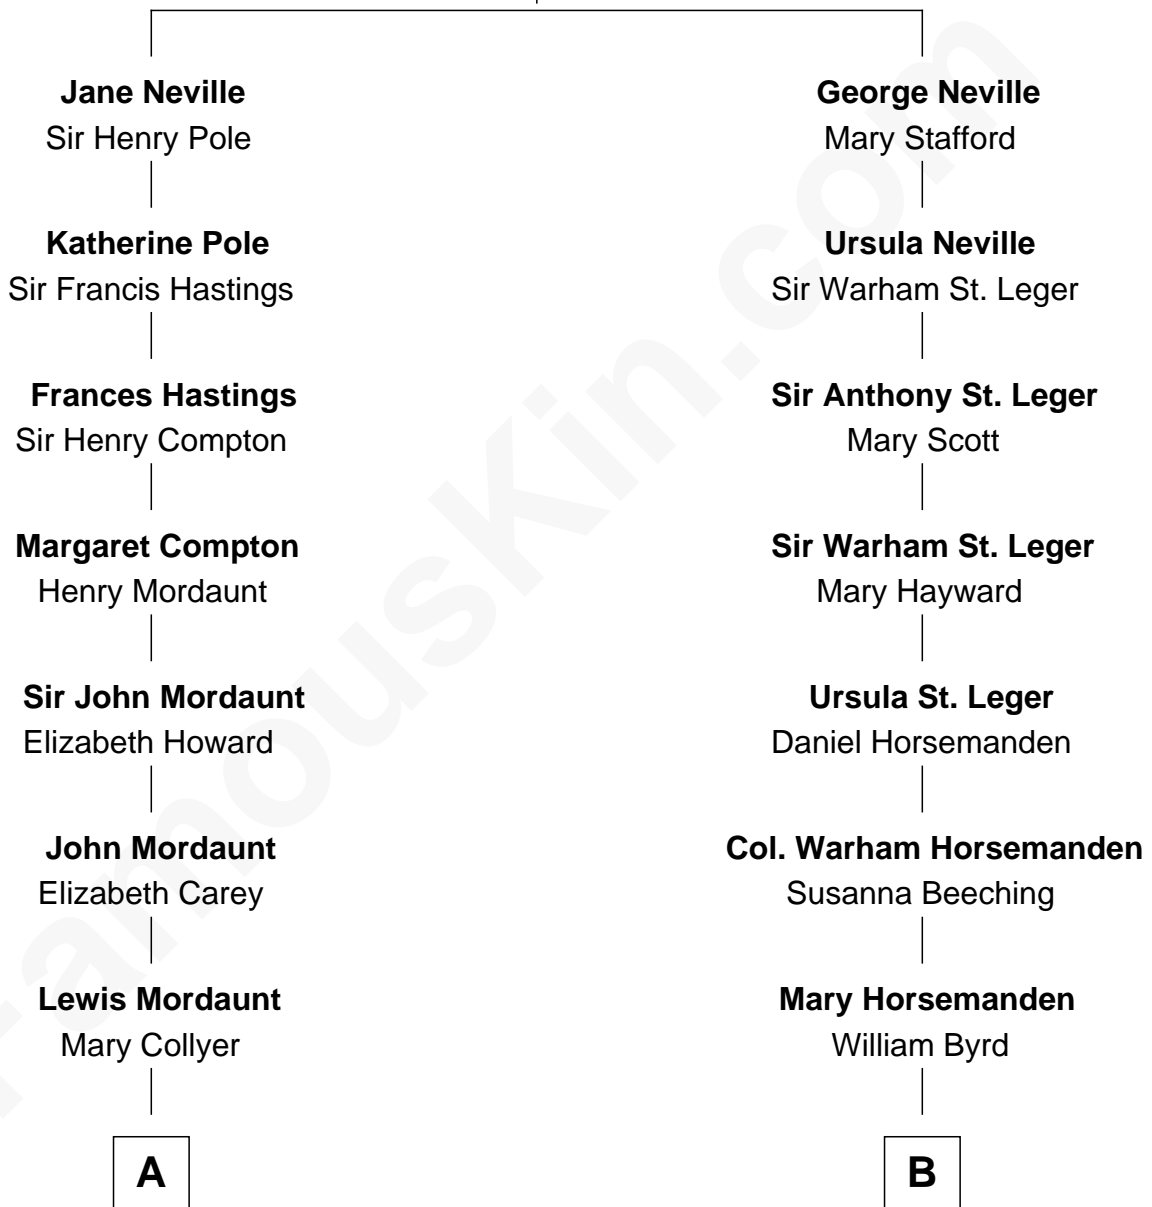

FamousKin.com Relationship Chart of

Princess Diana

Princess of Wales

14th cousin of

Upton Sinclair

Pulitzer Prize Winning Novelist

Sir George Neville

Margaret Fenne

A

Anna Maria Mordaunt

Stephen Poyntz

Margaret Georgiana Poyntz

John Spencer

George John Spencer

Lavina Bingham

Frederick Spencer

Adelaide Horatia Elizabeth Seymour

Charles Robert Spencer

Margaret Baring

Albert Edward John Spencer

Cynthia Elinor Beatrix Hamilton

Edward John Spencer

Frances Ruth Burke Roche

Princess Diana