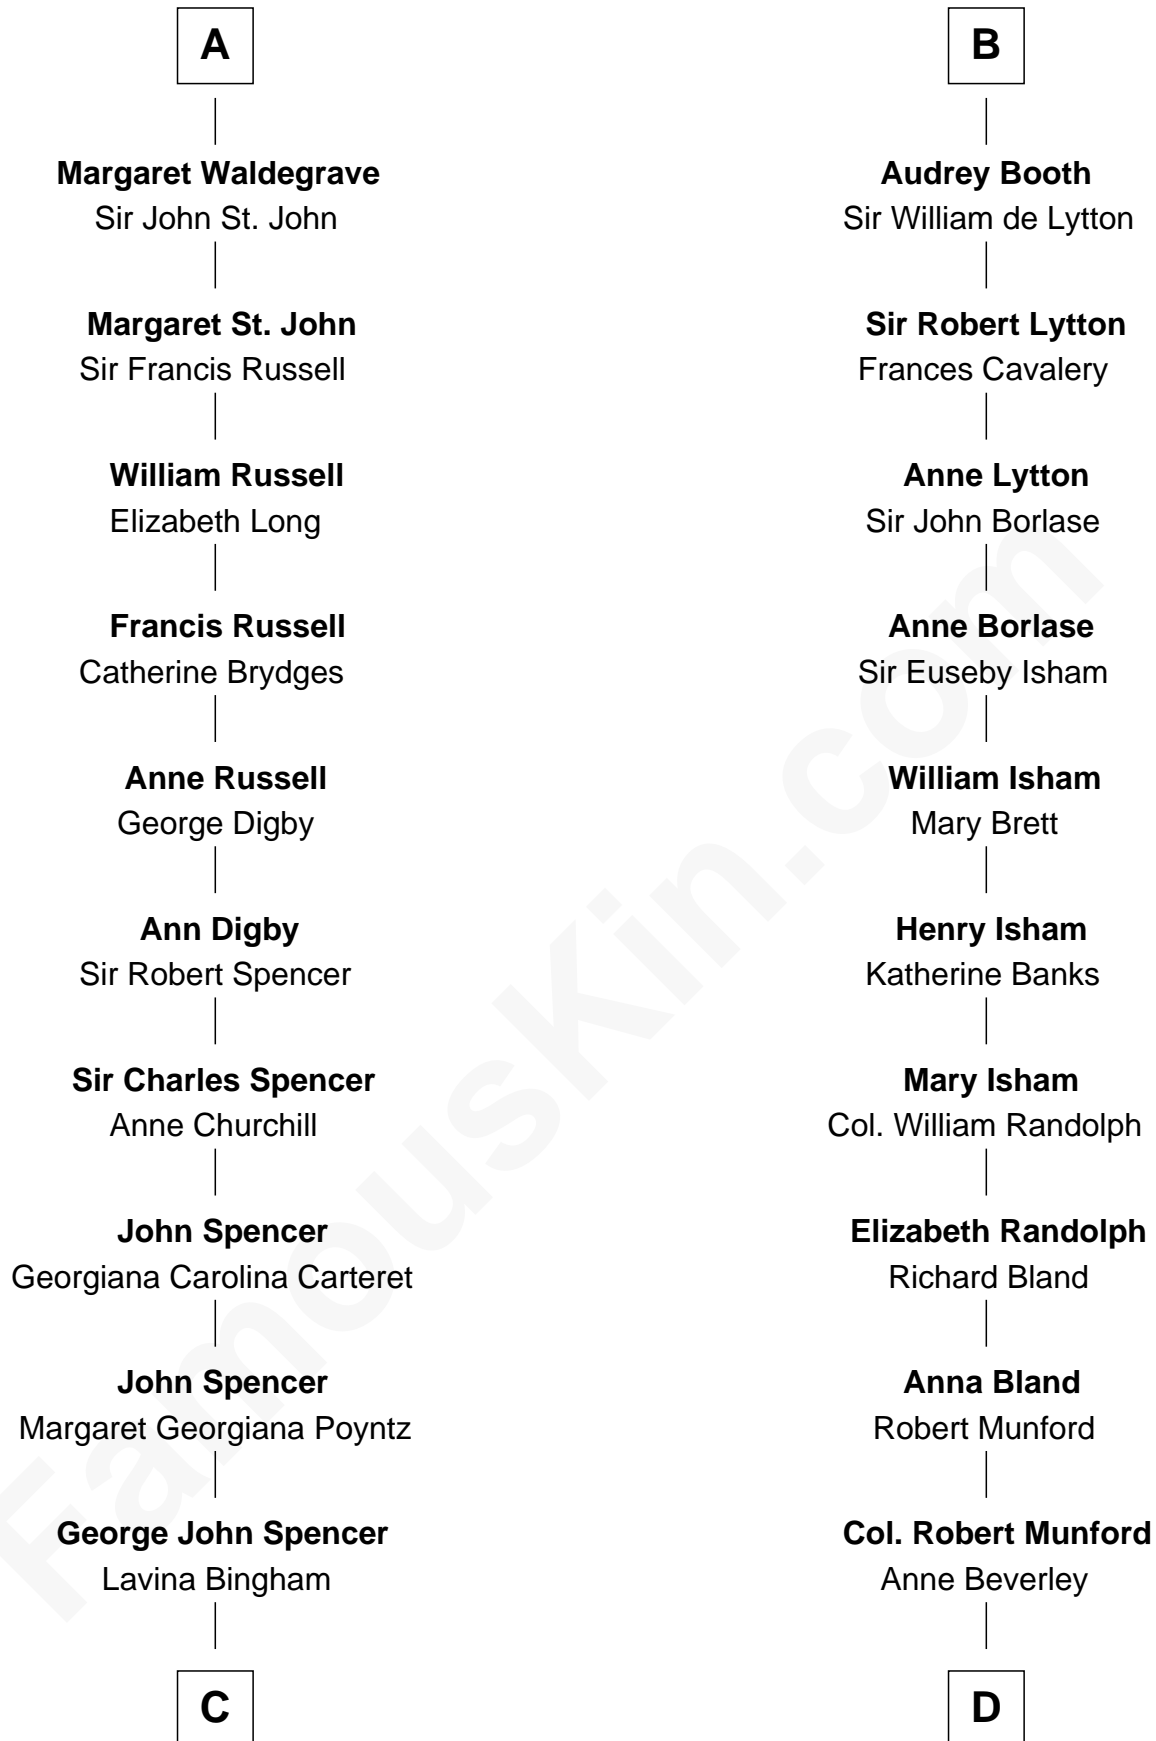

# FamousKin.com Relationship Chart of

**Princess Diana**

*Princess of Wales*

21st cousin of

**Upton Sinclair**

*Pulitzer Prize Winning Novelist*

**Sir Edmund Deincourt**

Isabel de Mohun

**C**

**Frederick Spencer**

Adelaide Horatia Elizabeth Seymour

**Charles Robert Spencer**

Margaret Baring

**Albert Edward John Spencer**

Cynthia Elinor Beatrix Hamilton

**Edward John Spencer**

Frances Ruth Burke Roche

**Princess Diana**

*Princess of Wales*

**D**

**Elizabeth Beverley Munford**

Richard Kennon

**Sarah Skipwith Kennon**

Arthur Sinclair