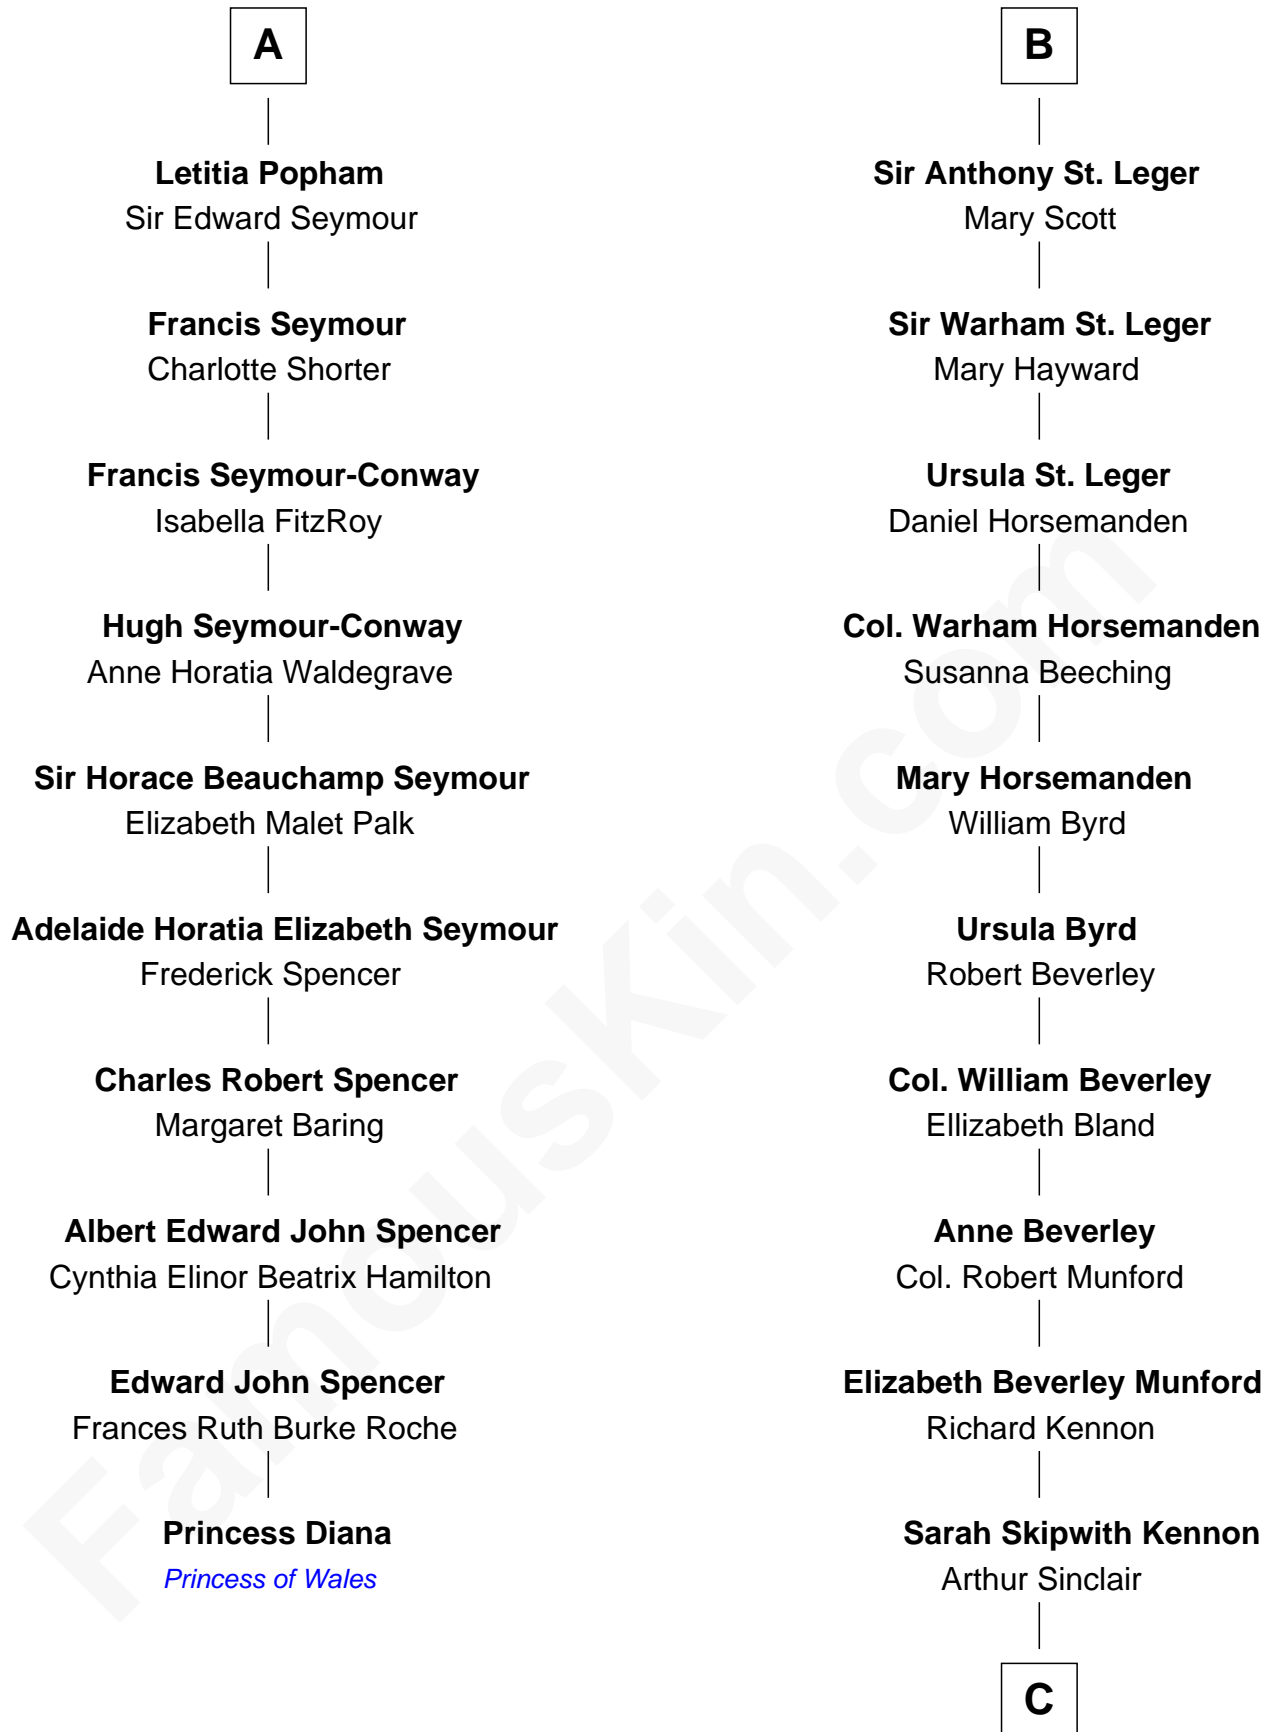

# FamousKin.com Relationship Chart of

**Princess Diana**

*Princess of Wales*

16th cousin 3 times removed of

**Upton Sinclair**

*Pulitzer Prize Winning Novelist*

**Thomas de Berkeley**

Katherine de Clyvedon

**Sir John Berkeley**  
Elizabeth Betteshorne

**Elizabeth Berkeley**  
Sir John Sutton

**Sir Edmund Sutton**  
Matilda Clifford

**Thomas Dudley**  
Grace Threlkeld

**John Dudley**  
Elizabeth Gardiner

**Anne Dudley**  
Sir Francis Popham

**Col. Alexander Popham**  
Laetitia Kerr

**A**

**Sir John Berkeley**  
Elizabeth Betteshorne

**Eleanor Berkeley**  
Sir Richard Poynings

**Eleanor Poynings**  
Sir Henry Percy

**Henry Percy**  
Maud Herbert

**Eleanor Percy**  
Edward Stafford

**Mary Stafford**  
George Neville

**Ursula Neville**  
Sir Warham St. Leger

**B**

**C**

—  
**Arthur Sinclair**

Lelia Imogen Dawley

—  
**Upton Beall Sinclair**