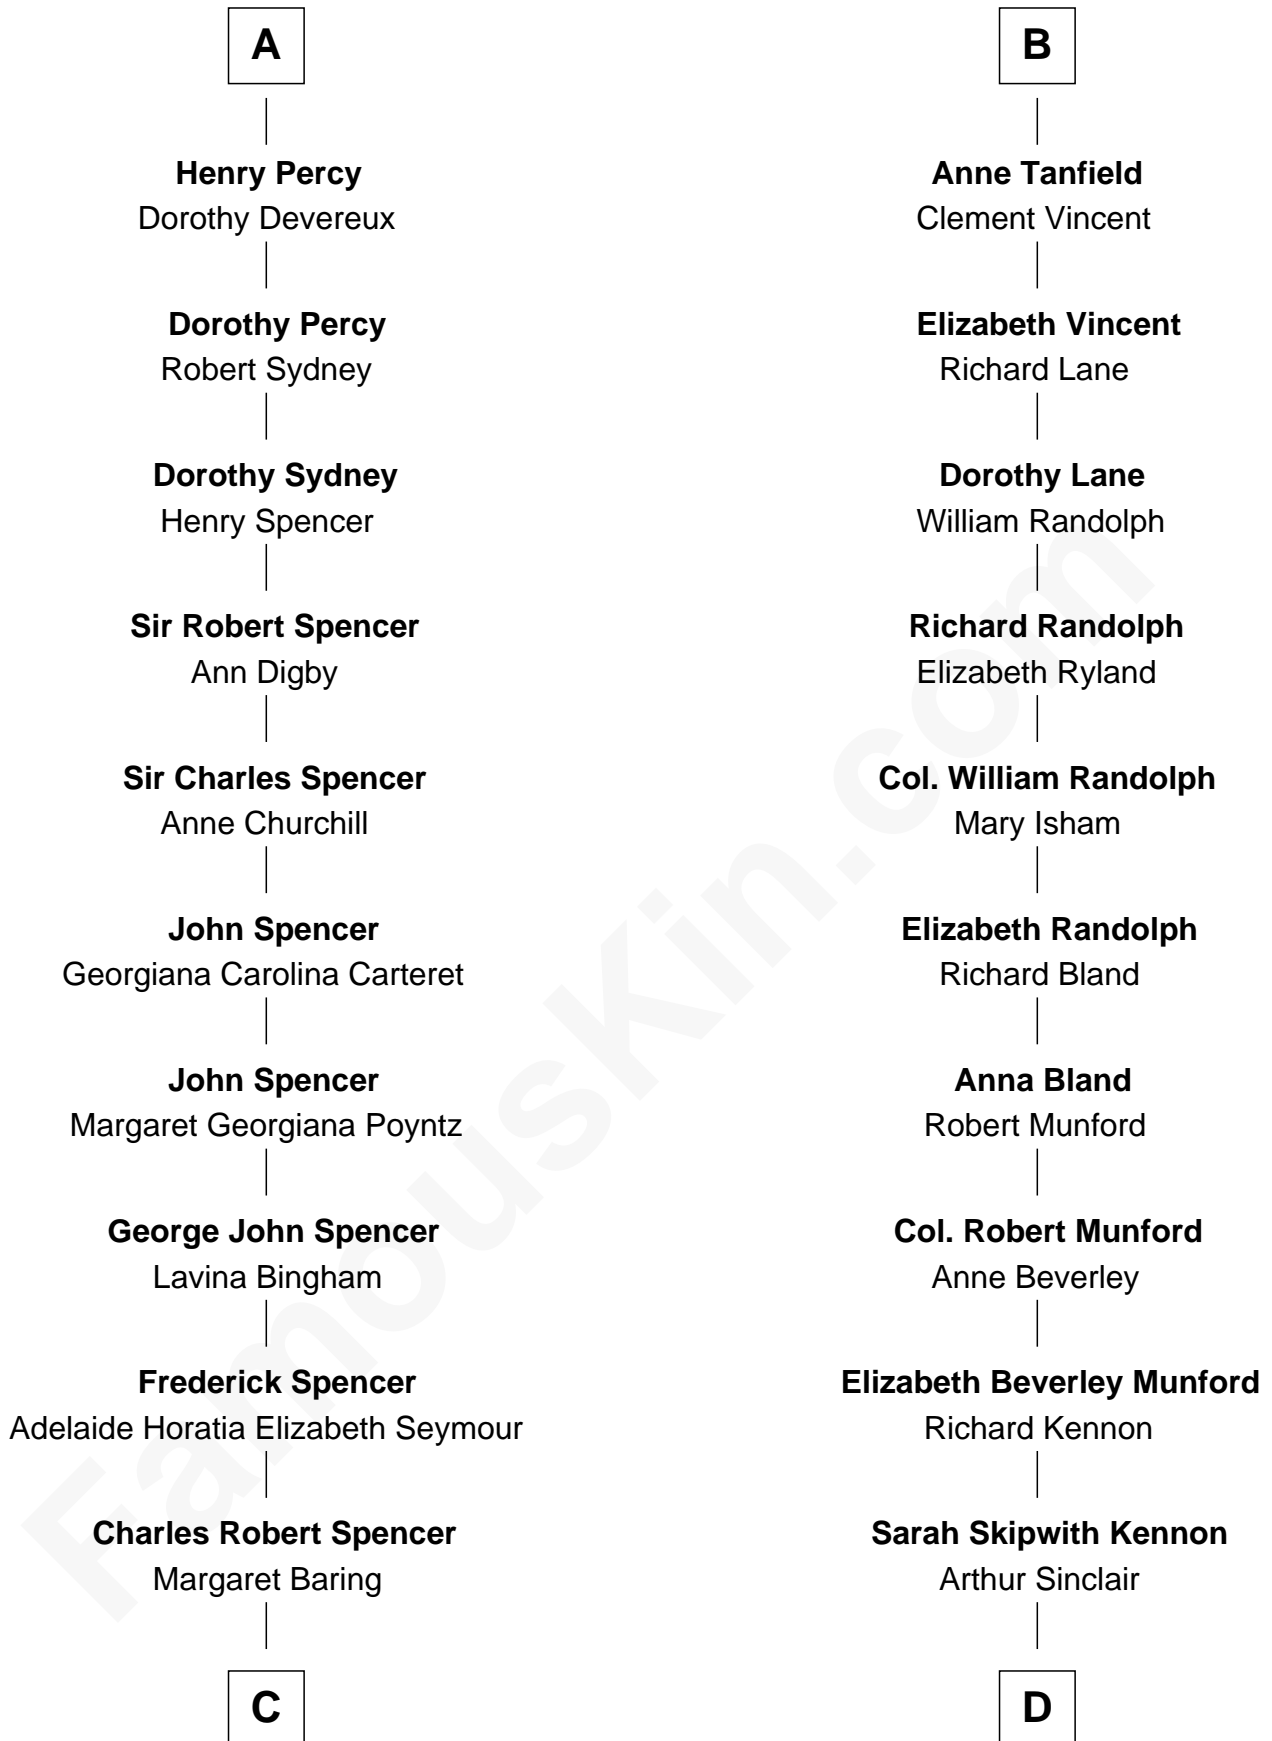

FamousKin.com Relationship Chart of

Princess Diana

Princess of Wales

19th cousin of

Upton Sinclair

Pulitzer Prize Winning Novelist

C

Albert Edward John Spencer
Cynthia Elinor Beatrix Hamilton