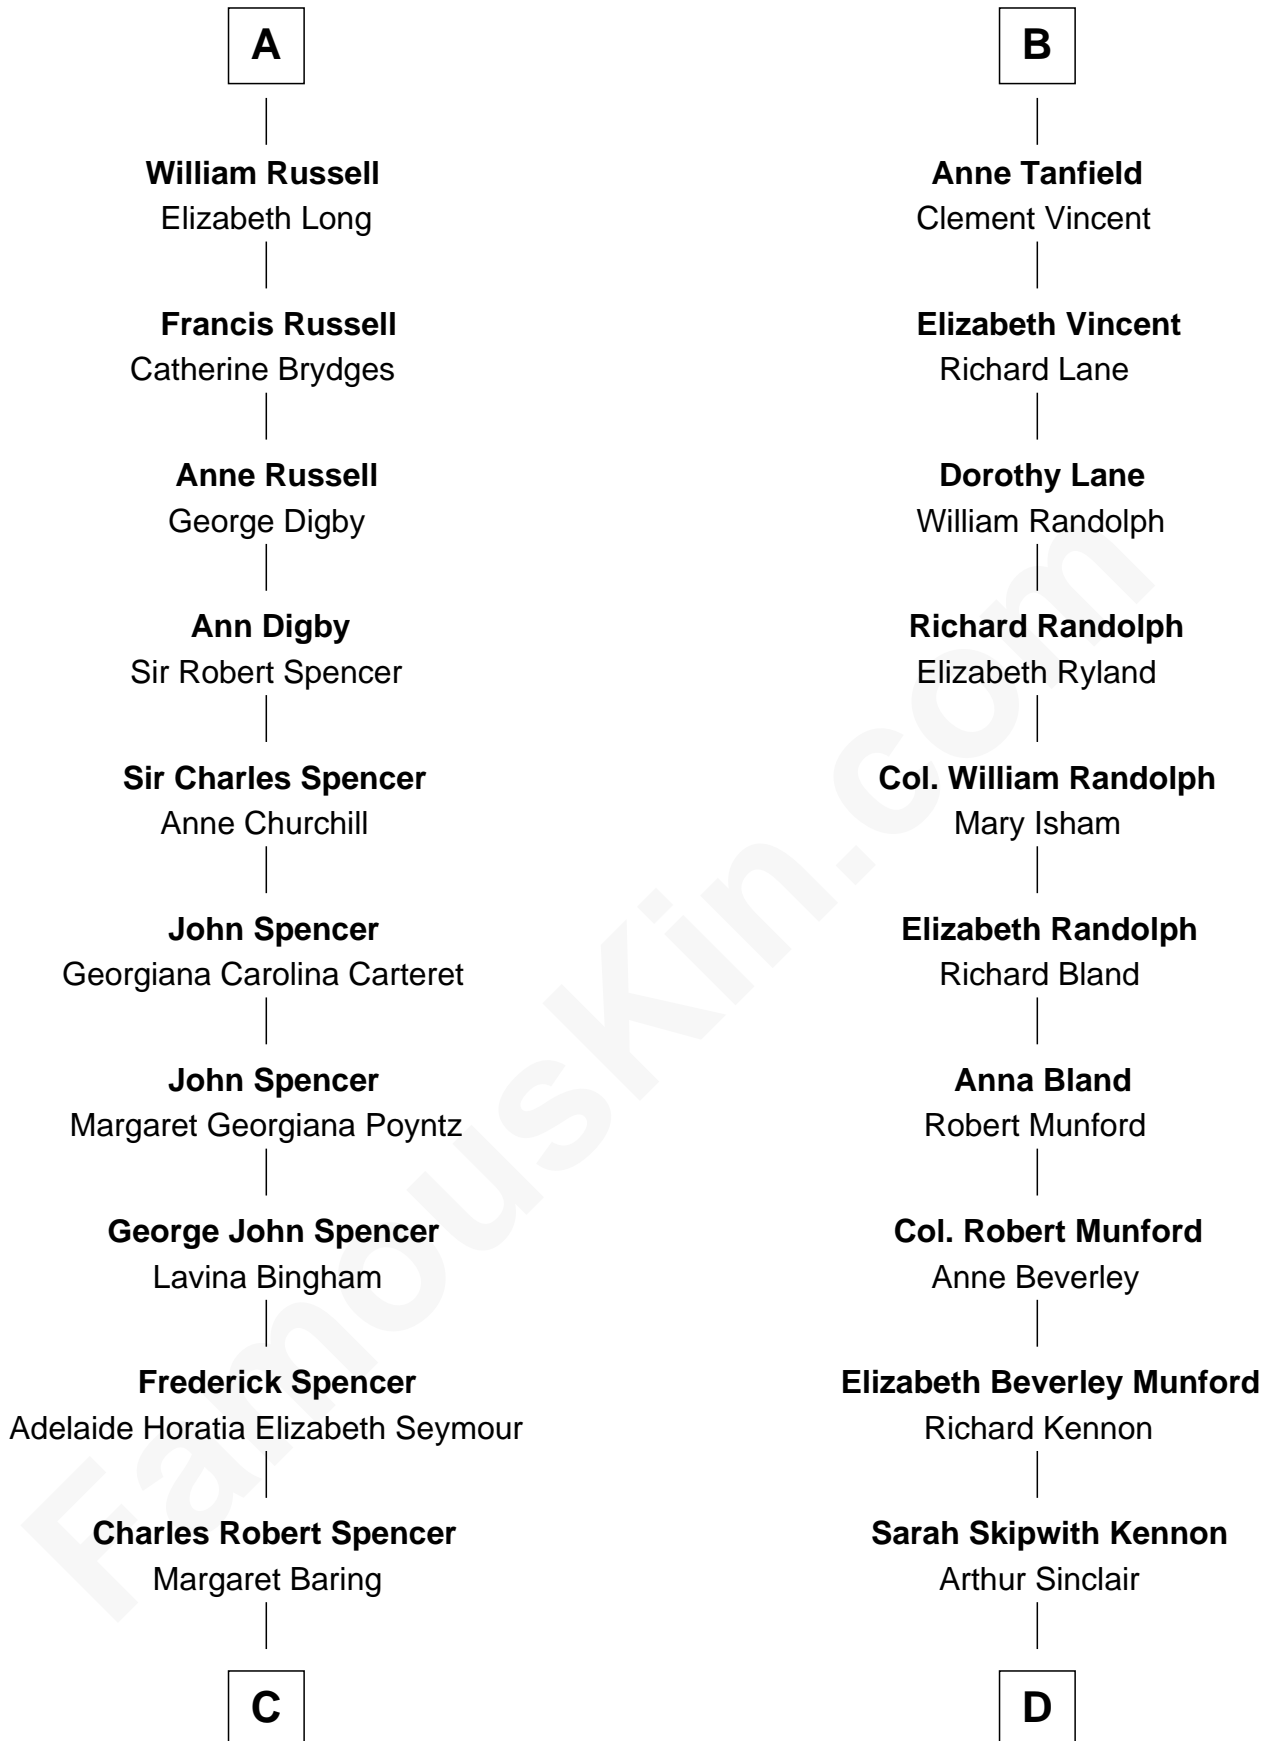

# FamousKin.com Relationship Chart of

**Princess Diana**

*Princess of Wales*

19th cousin of

**Upton Sinclair**

*Pulitzer Prize Winning Novelist*

**Sir Robert de Scales**

Katherine d'Ufford

**C**

**Albert Edward John Spencer**  
Cynthia Elinor Beatrix Hamilton

**Edward John Spencer**  
Frances Ruth Burke Roche

**Princess Diana**  
*Princess of Wales*

**D**

**Arthur Sinclair**  
Lelia Imogen Dawley