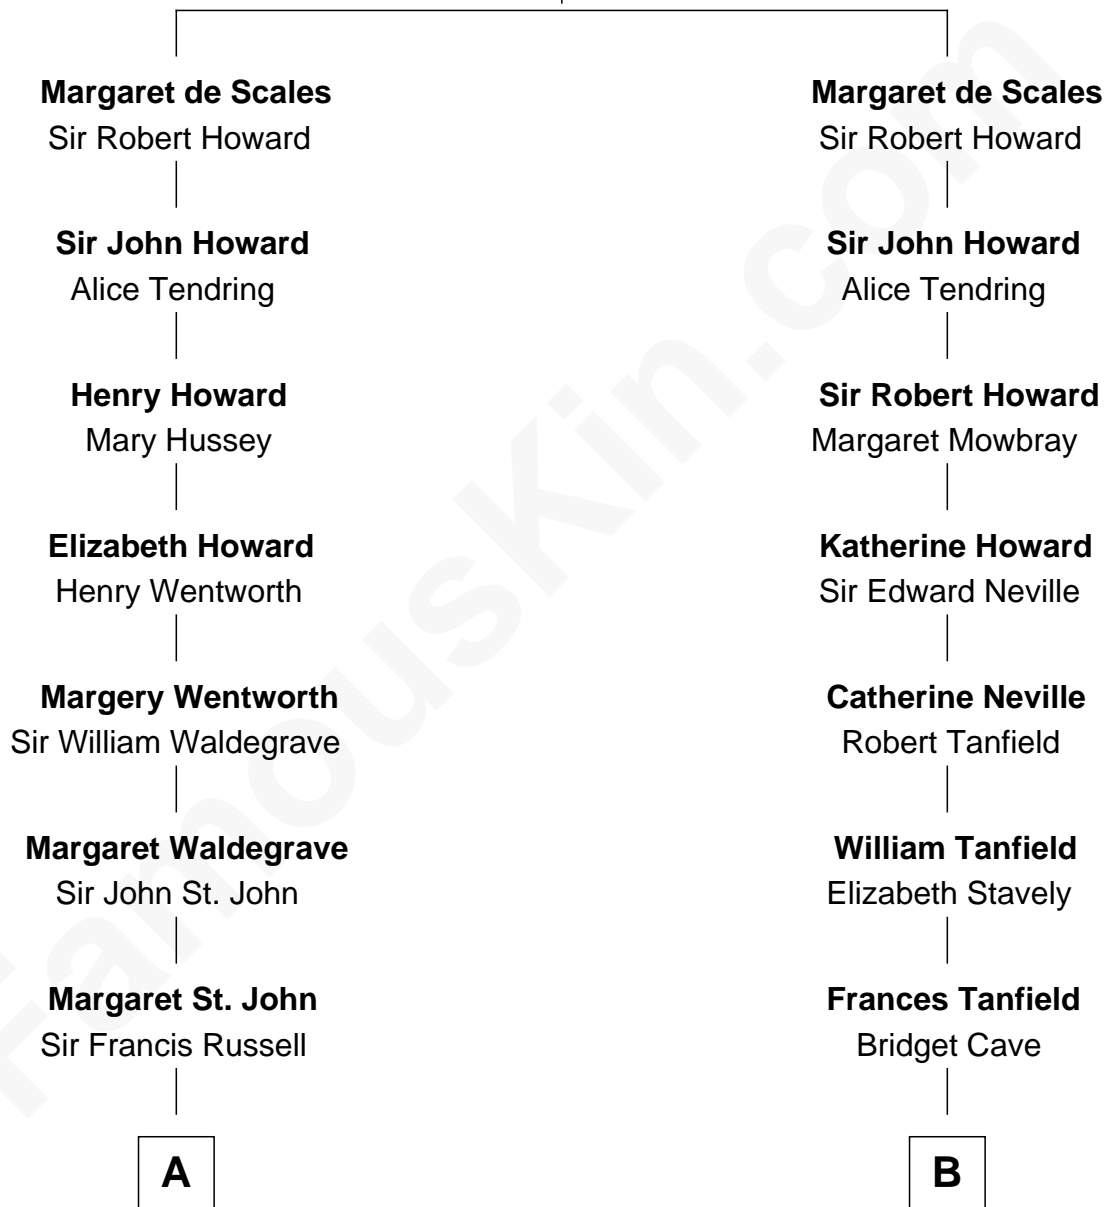

# FamousKin.com Relationship Chart of

**Princess Diana**

*Princess of Wales*

19th cousin of

**Upton Sinclair**

*Pulitzer Prize Winning Novelist*

**Sir Robert de Scales**

Katherine d'Ufford

**C**

**Albert Edward John Spencer**  
Cynthia Elinor Beatrix Hamilton

**Edward John Spencer**  
Frances Ruth Burke Roche

**Princess Diana**  
*Princess of Wales*

**D**

**Arthur Sinclair**  
Lelia Imogen Dawley