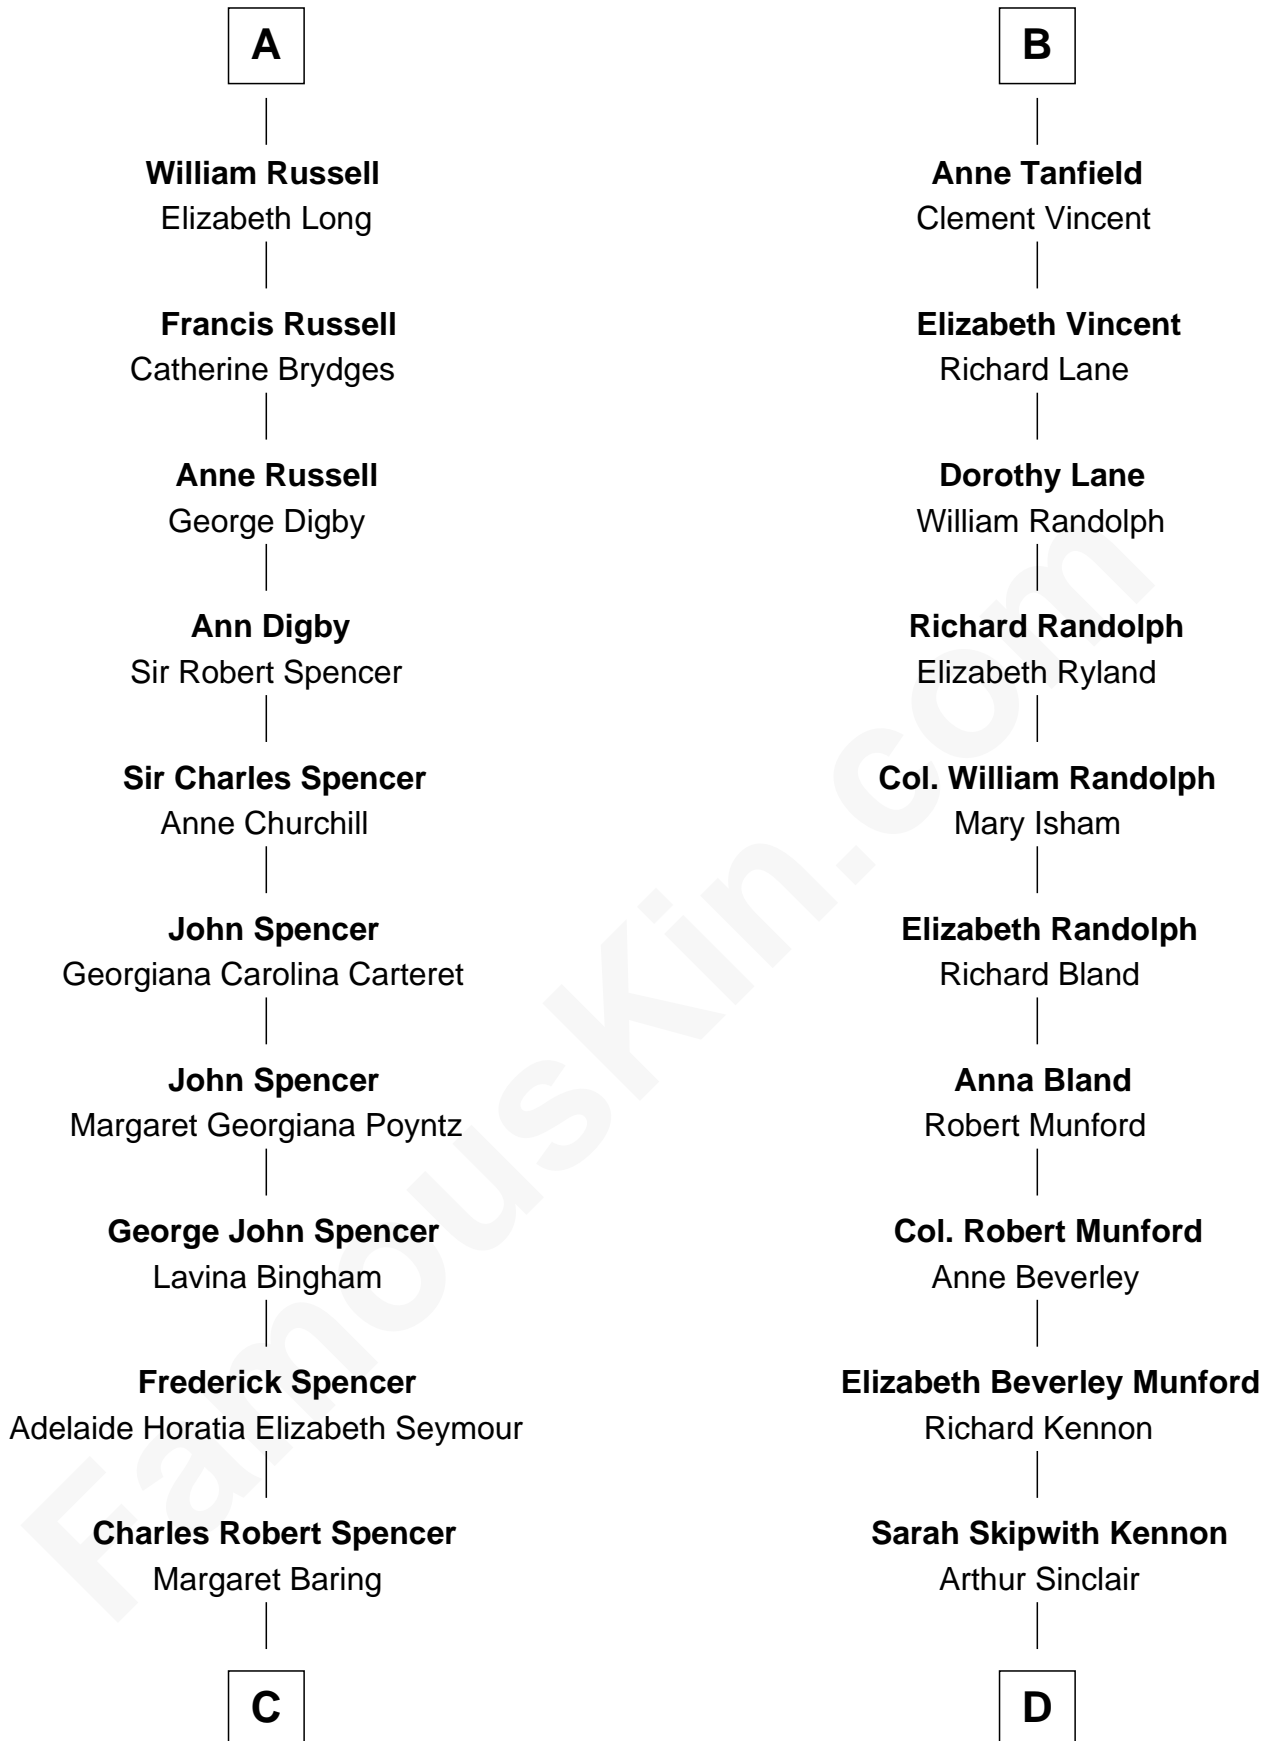

FamousKin.com Relationship Chart of

Princess Diana

Princess of Wales

19th cousin of

Upton Sinclair

Pulitzer Prize Winning Novelist

Sir John Howard

Alice de Bois