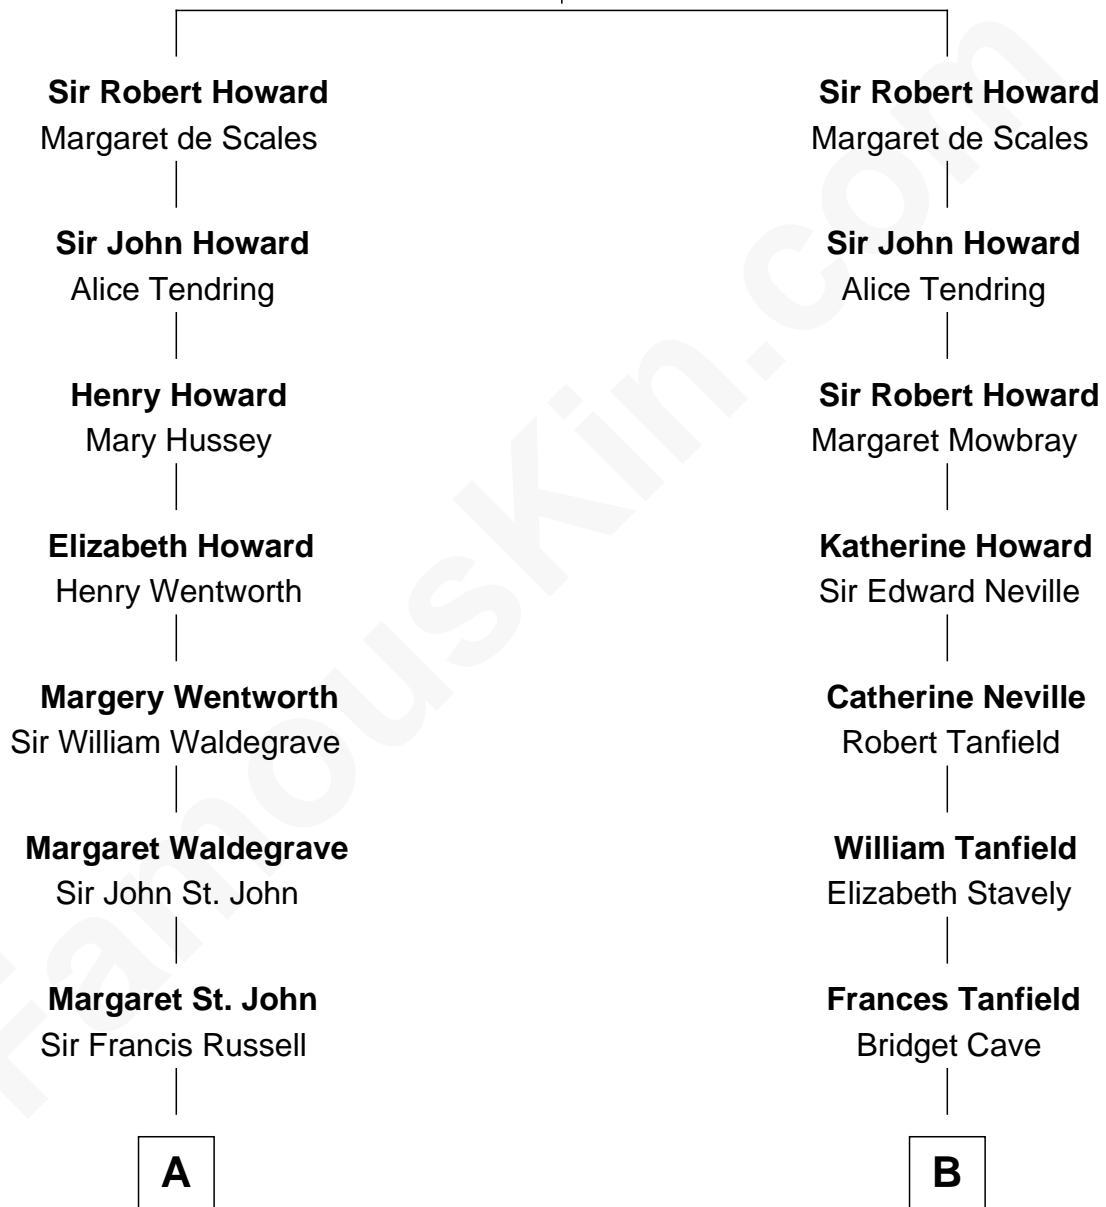

FamousKin.com Relationship Chart of

Princess Diana

Princess of Wales

19th cousin of

Upton Sinclair

Pulitzer Prize Winning Novelist

Sir John Howard

Alice de Bois

C

Albert Edward John Spencer
Cynthia Elinor Beatrix Hamilton

Edward John Spencer
Frances Ruth Burke Roche

Princess Diana
Princess of Wales

D

Arthur Sinclair
Lelia Imogen Dawley

Upton Beall Sinclair
Priscilla Augusta Harden