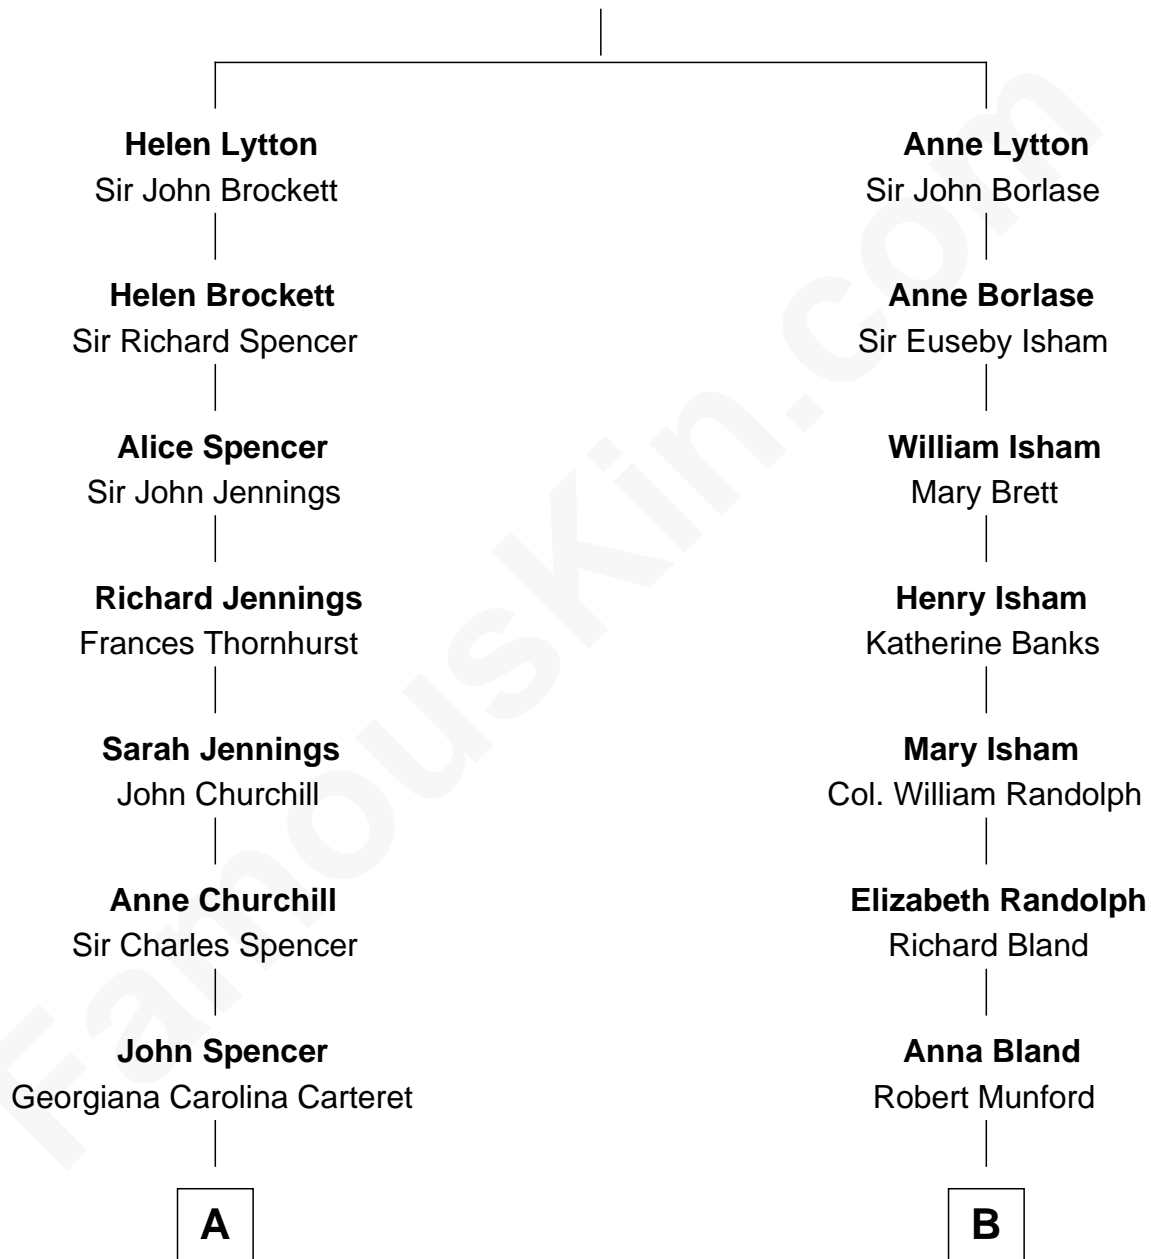

FamousKin.com Relationship Chart of

Princess Diana

Princess of Wales

12th cousin 1 time removed of

Upton Sinclair

Pulitzer Prize Winning Novelist

Sir Robert Lytton

Frances Cavalery

A

John Spencer
Margaret Georgiana Poyntz

George John Spencer
Lavina Bingham

Frederick Spencer
Adelaide Horatia Elizabeth Seymour

Charles Robert Spencer
Margaret Baring

Albert Edward John Spencer
Cynthia Elinor Beatrix Hamilton