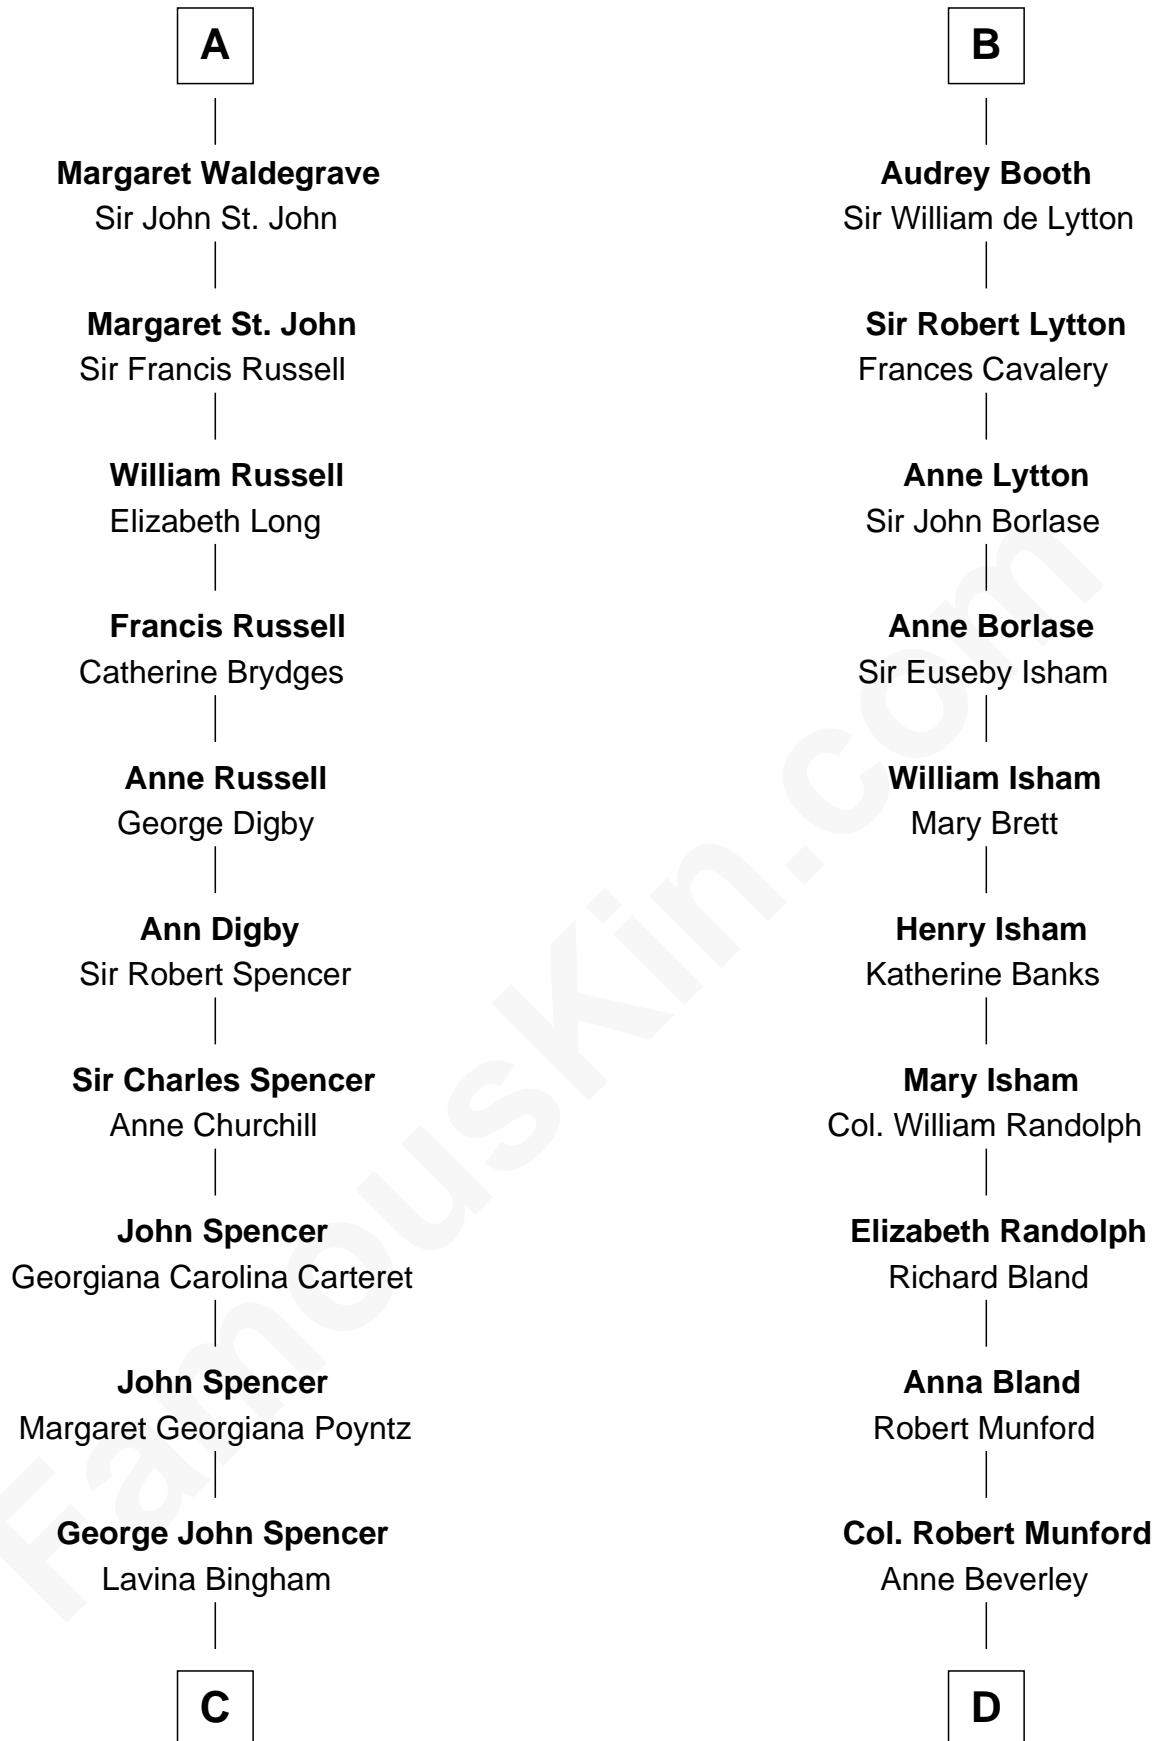

# FamousKin.com Relationship Chart of

**Princess Diana**

*Princess of Wales*

21st cousin of

**Upton Sinclair**

*Pulitzer Prize Winning Novelist*

**Sir Robert de Tibetot**

Eve de Chaworth

**C**

**Frederick Spencer**

Adelaide Horatia Elizabeth Seymour

**Charles Robert Spencer**

Margaret Baring

**Albert Edward John Spencer**

Cynthia Elinor Beatrix Hamilton

**Edward John Spencer**

Frances Ruth Burke Roche

**Princess Diana**

*Princess of Wales*

**D**

**Elizabeth Beverley Munford**

Richard Kennon

**Sarah Skipwith Kennon**

Arthur Sinclair