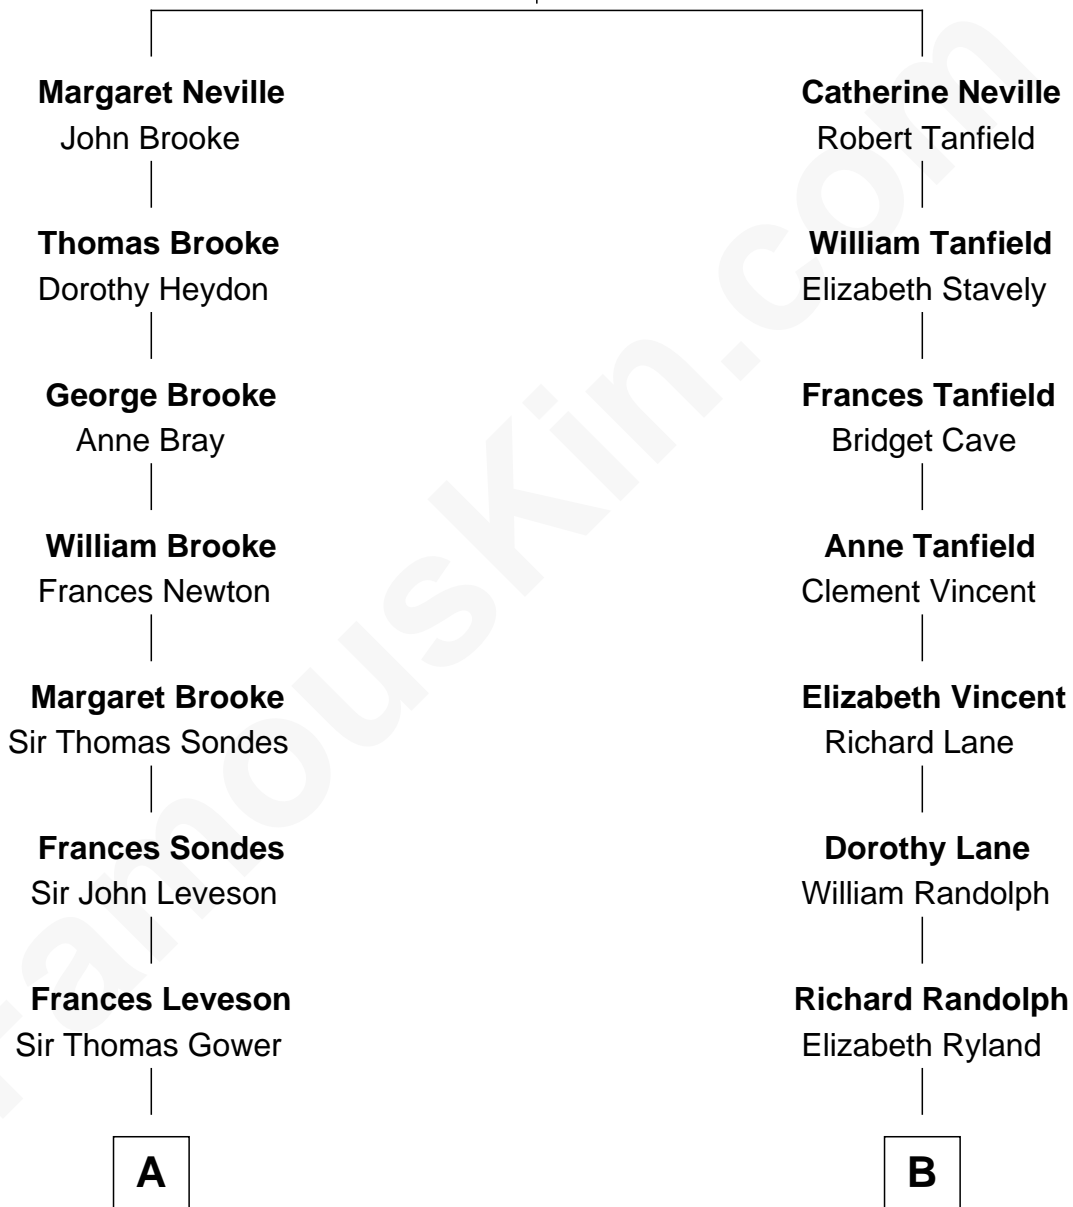

FamousKin.com Relationship Chart of

Princess Diana

Princess of Wales

15th cousin 3 times removed of

Upton Sinclair

Pulitzer Prize Winning Novelist

Katherine Howard

Sir Edward Neville

C

Edward John Spencer
Frances Ruth Burke Roche

Princess Diana
Princess of Wales

FamousKin.com