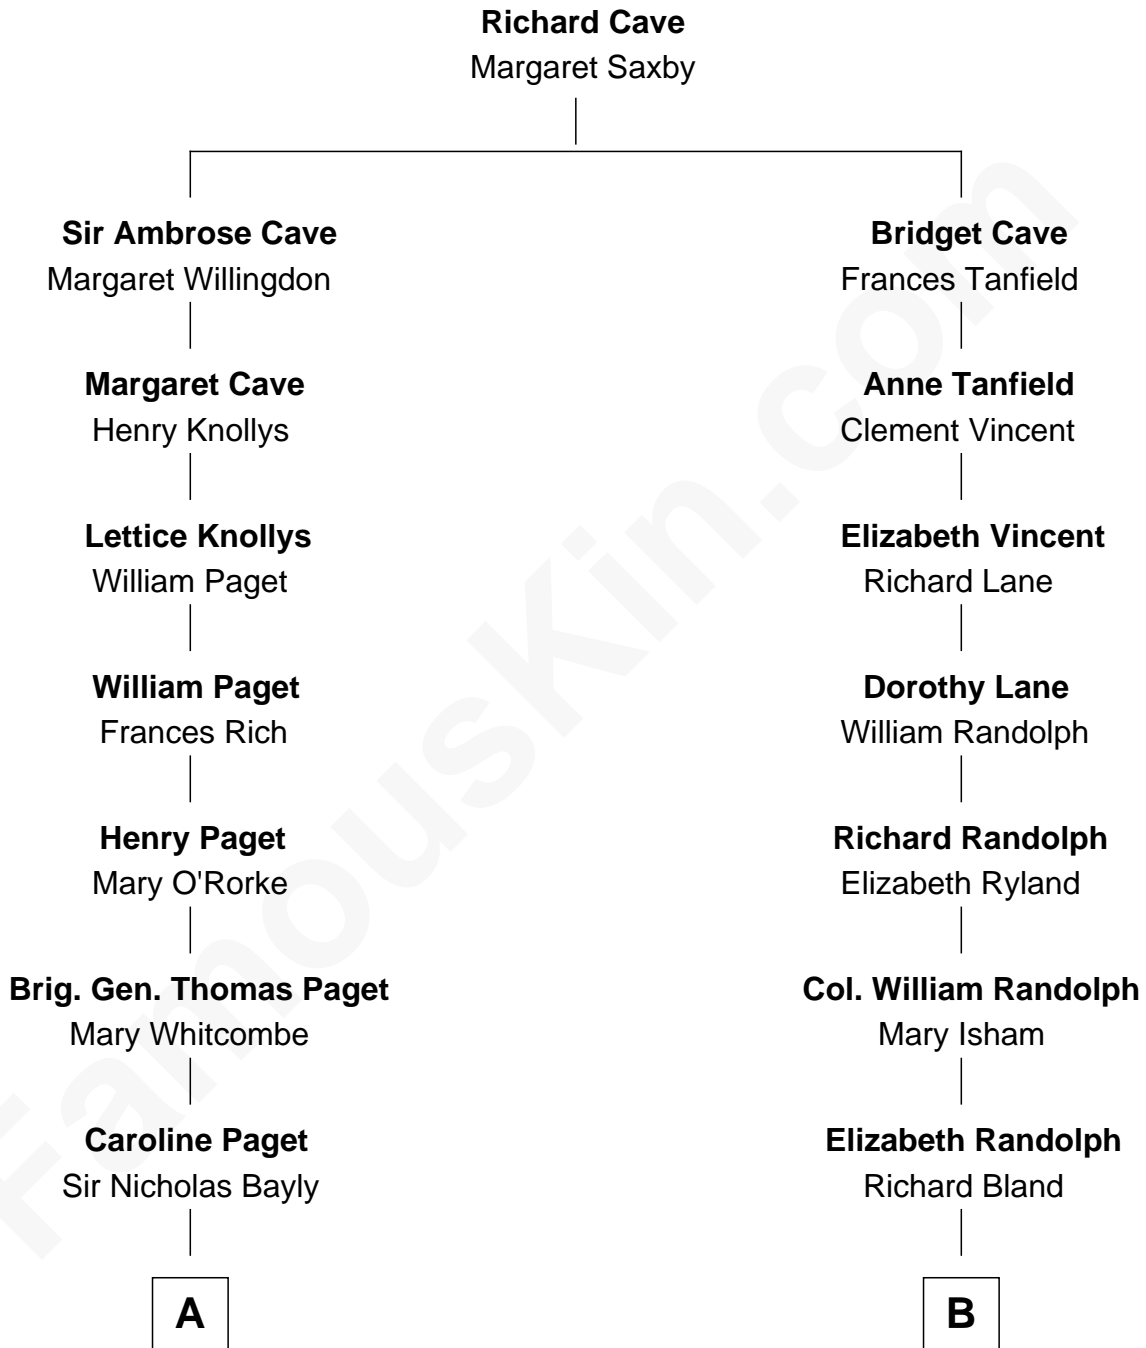

# FamousKin.com Relationship Chart of

**Princess Diana**

*Princess of Wales*

13th cousin 1 time removed of

**Upton Sinclair**

*Pulitzer Prize Winning Novelist*

**A**

**Henry Bayly alias Paget**

Jane Champagné

**Henry William Paget**

Lady Caroline Elizabeth Villiers

**Lady Caroline Paget**

Charles Gordon-Lennox

**Cecilia Catherine Gordon-Lennox**

Charles George Bingham

**Rosalind Cecilia Caroline Bingham**

James Albert Edward Hamilton

**Cynthia Elinor Beatrix Hamilton**

Albert Edward John Spencer

**Edward John Spencer**

Frances Ruth Burke Roche

**Princess Diana**

*Princess of Wales*

**B**