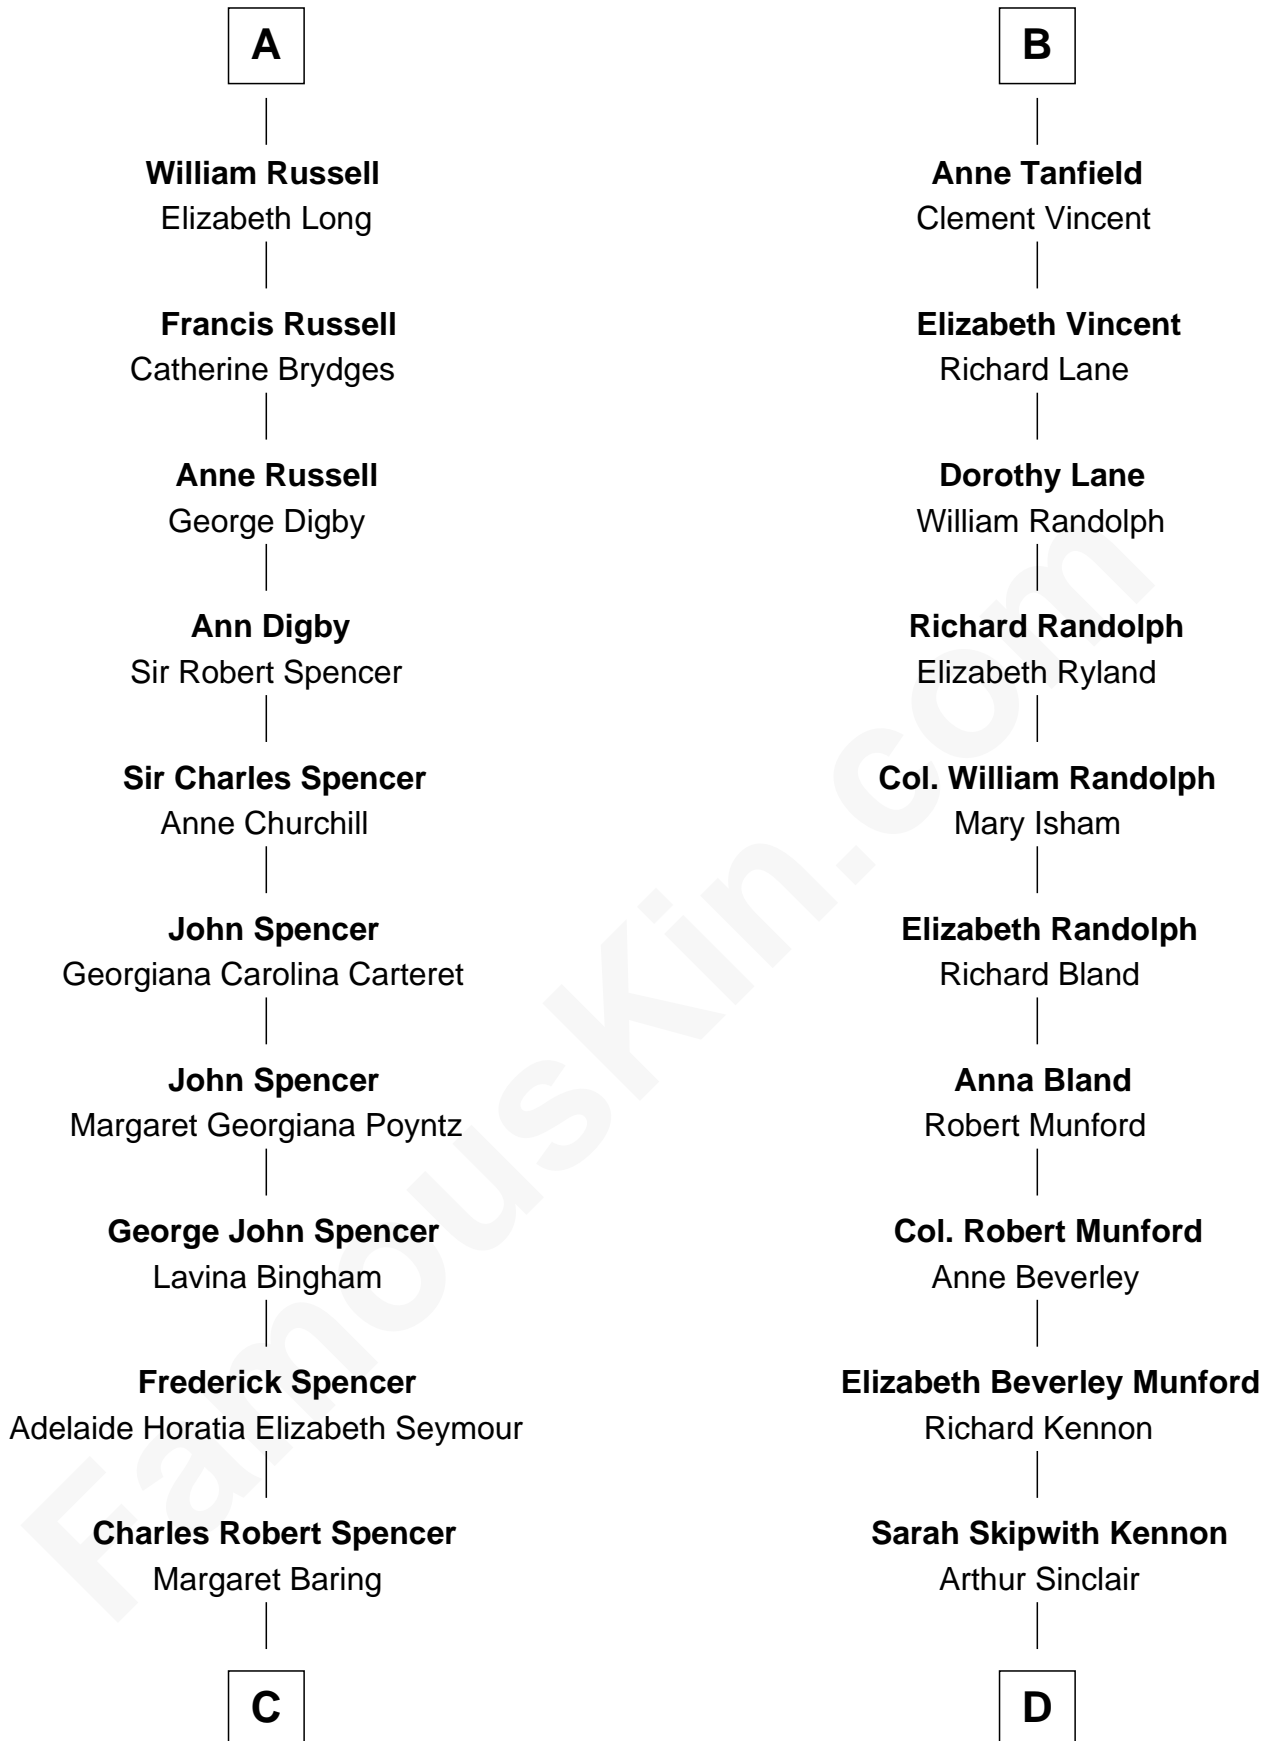

FamousKin.com Relationship Chart of

Princess Diana

Princess of Wales

19th cousin of

Upton Sinclair

Pulitzer Prize Winning Novelist

William Mylde

C

Albert Edward John Spencer
Cynthia Elinor Beatrix Hamilton

Edward John Spencer
Frances Ruth Burke Roche

Princess Diana
Princess of Wales

D

Arthur Sinclair
Lelia Imogen Dawley

Upton Beall Sinclair
Priscilla Augusta Harden