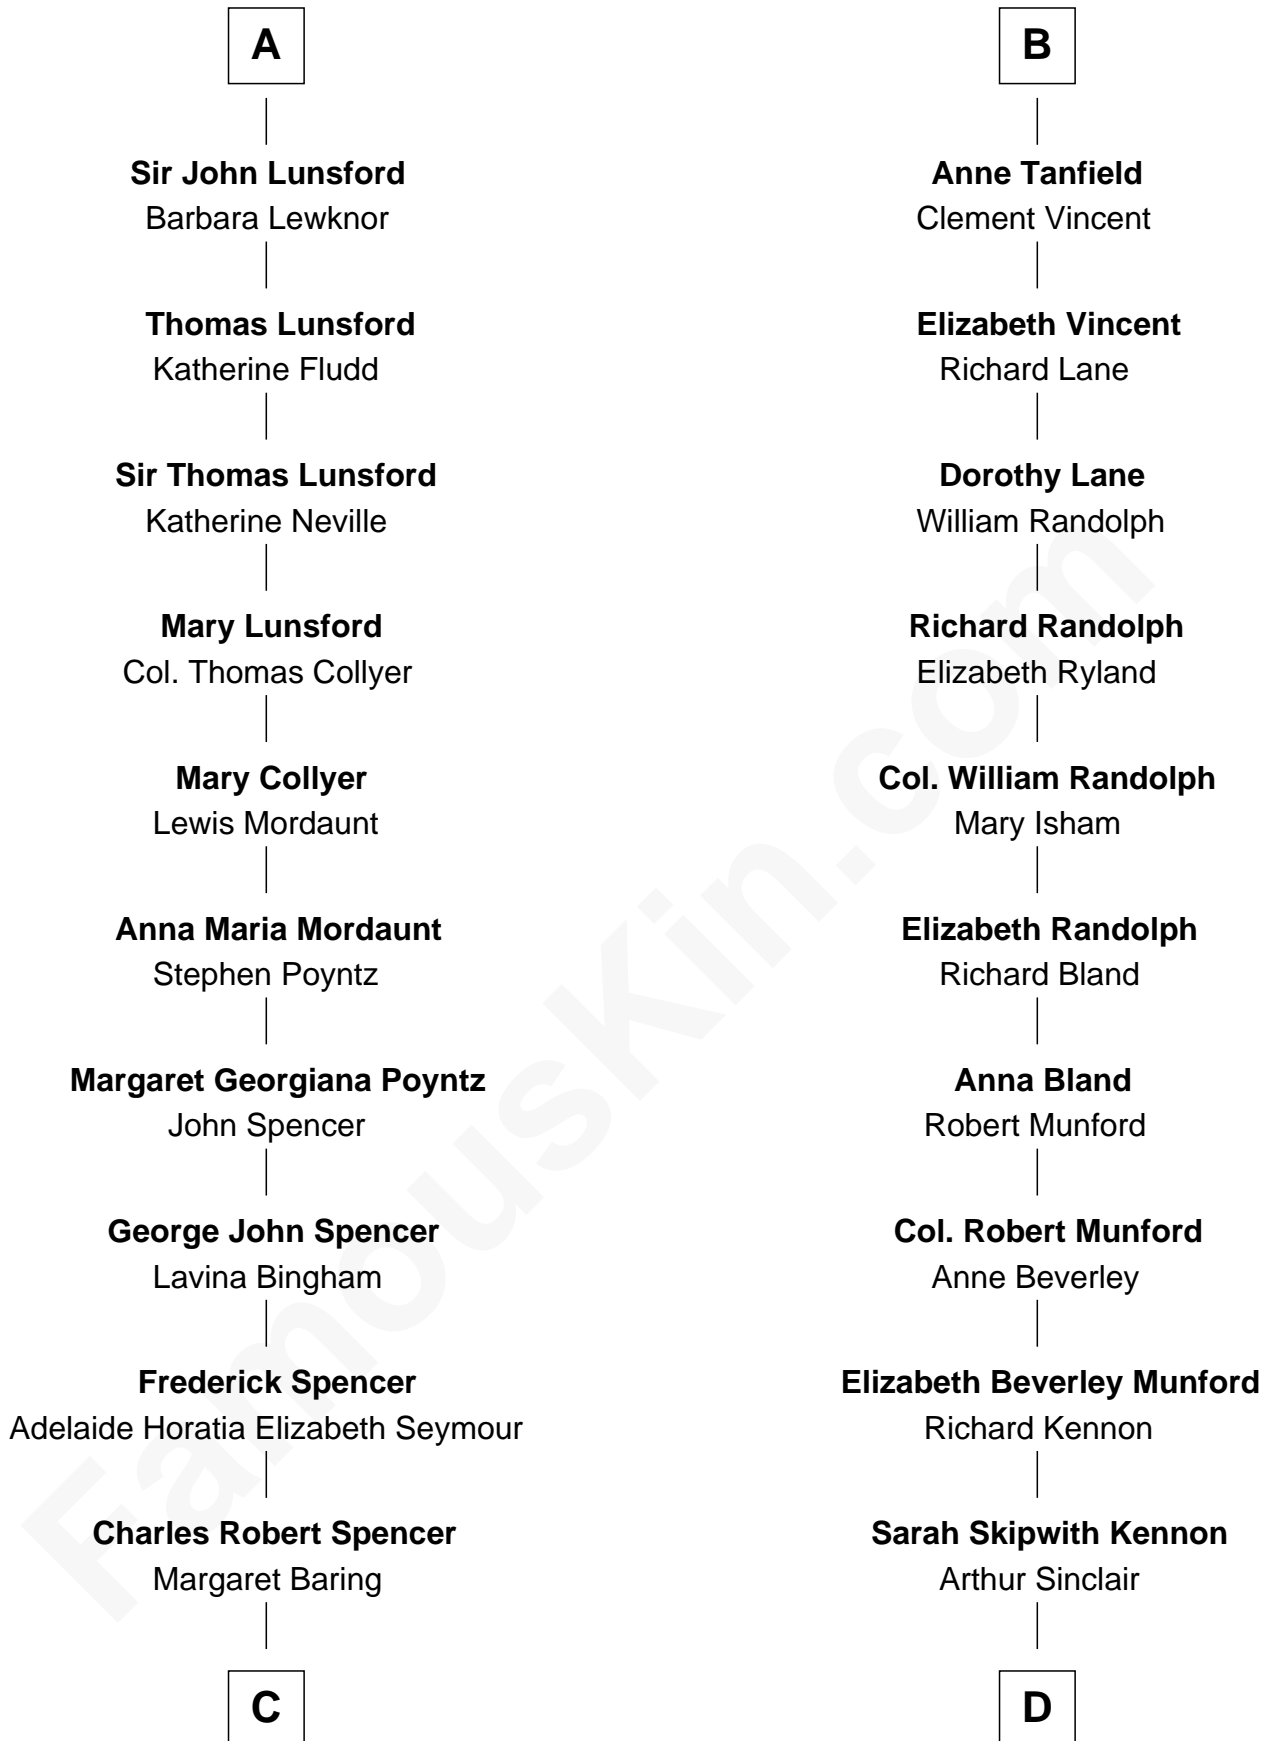

# FamousKin.com Relationship Chart of

**Princess Diana**

*Princess of Wales*

19th cousin of

**Upton Sinclair**

*Pulitzer Prize Winning Novelist*

**Sir William de Bohun**  
Elizabeth de Badlesmere

**C**

**Albert Edward John Spencer**  
Cynthia Elinor Beatrix Hamilton

**Edward John Spencer**  
Frances Ruth Burke Roche

**Princess Diana**  
*Princess of Wales*

**D**

**Arthur Sinclair**  
Lelia Imogen Dawley