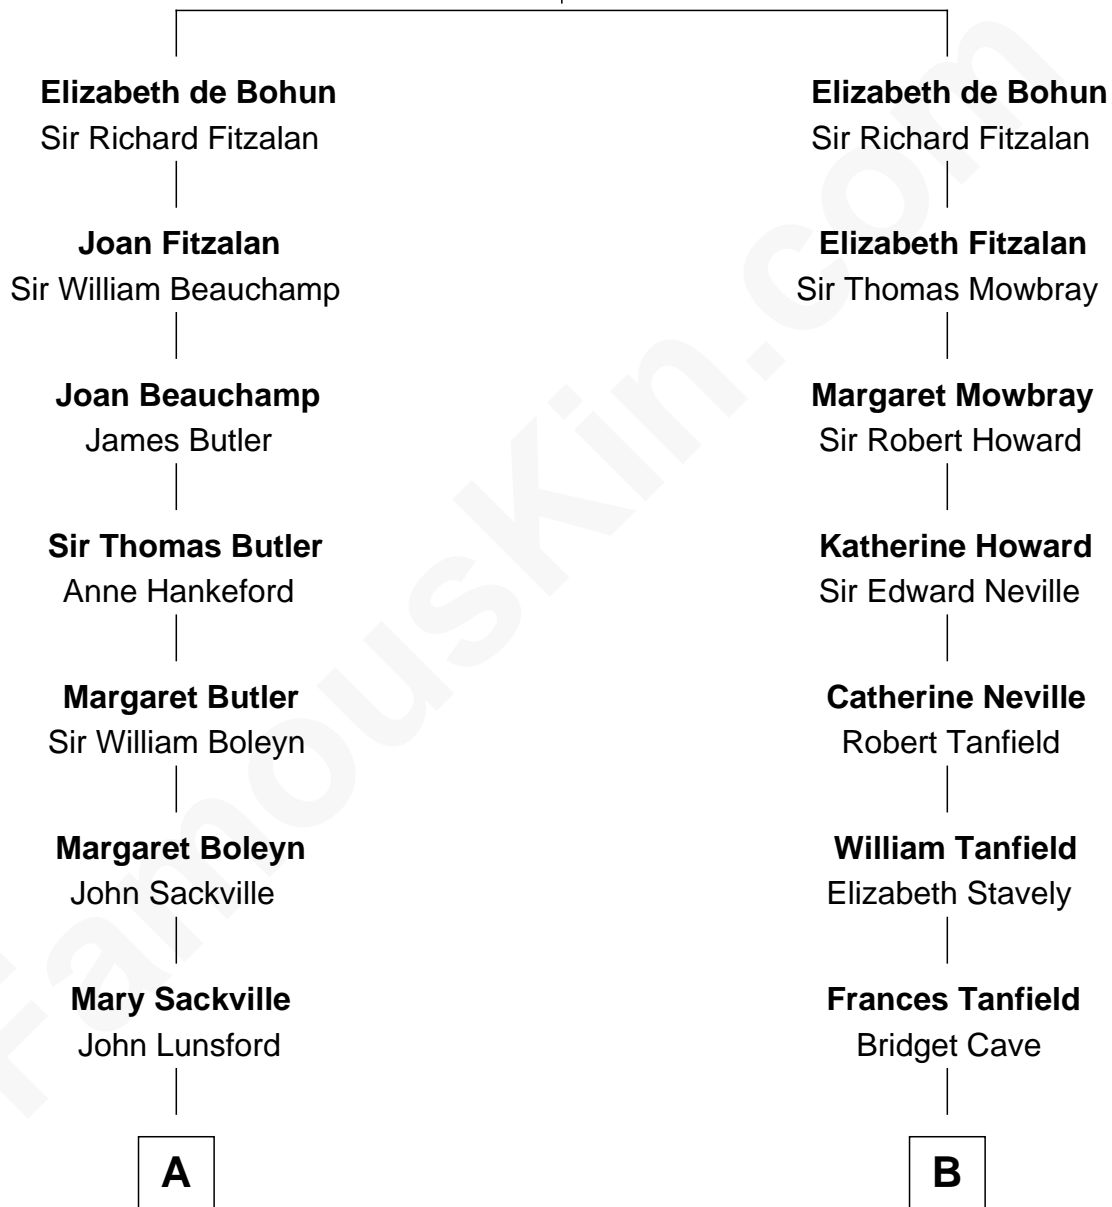

# FamousKin.com Relationship Chart of

**Princess Diana**

*Princess of Wales*

19th cousin of

**Upton Sinclair**

*Pulitzer Prize Winning Novelist*

**Sir William de Bohun**  
Elizabeth de Badlesmere

**C**

**Albert Edward John Spencer**  
Cynthia Elinor Beatrix Hamilton

**Edward John Spencer**  
Frances Ruth Burke Roche

**Princess Diana**  
*Princess of Wales*

**D**

**Arthur Sinclair**  
Lelia Imogen Dawley