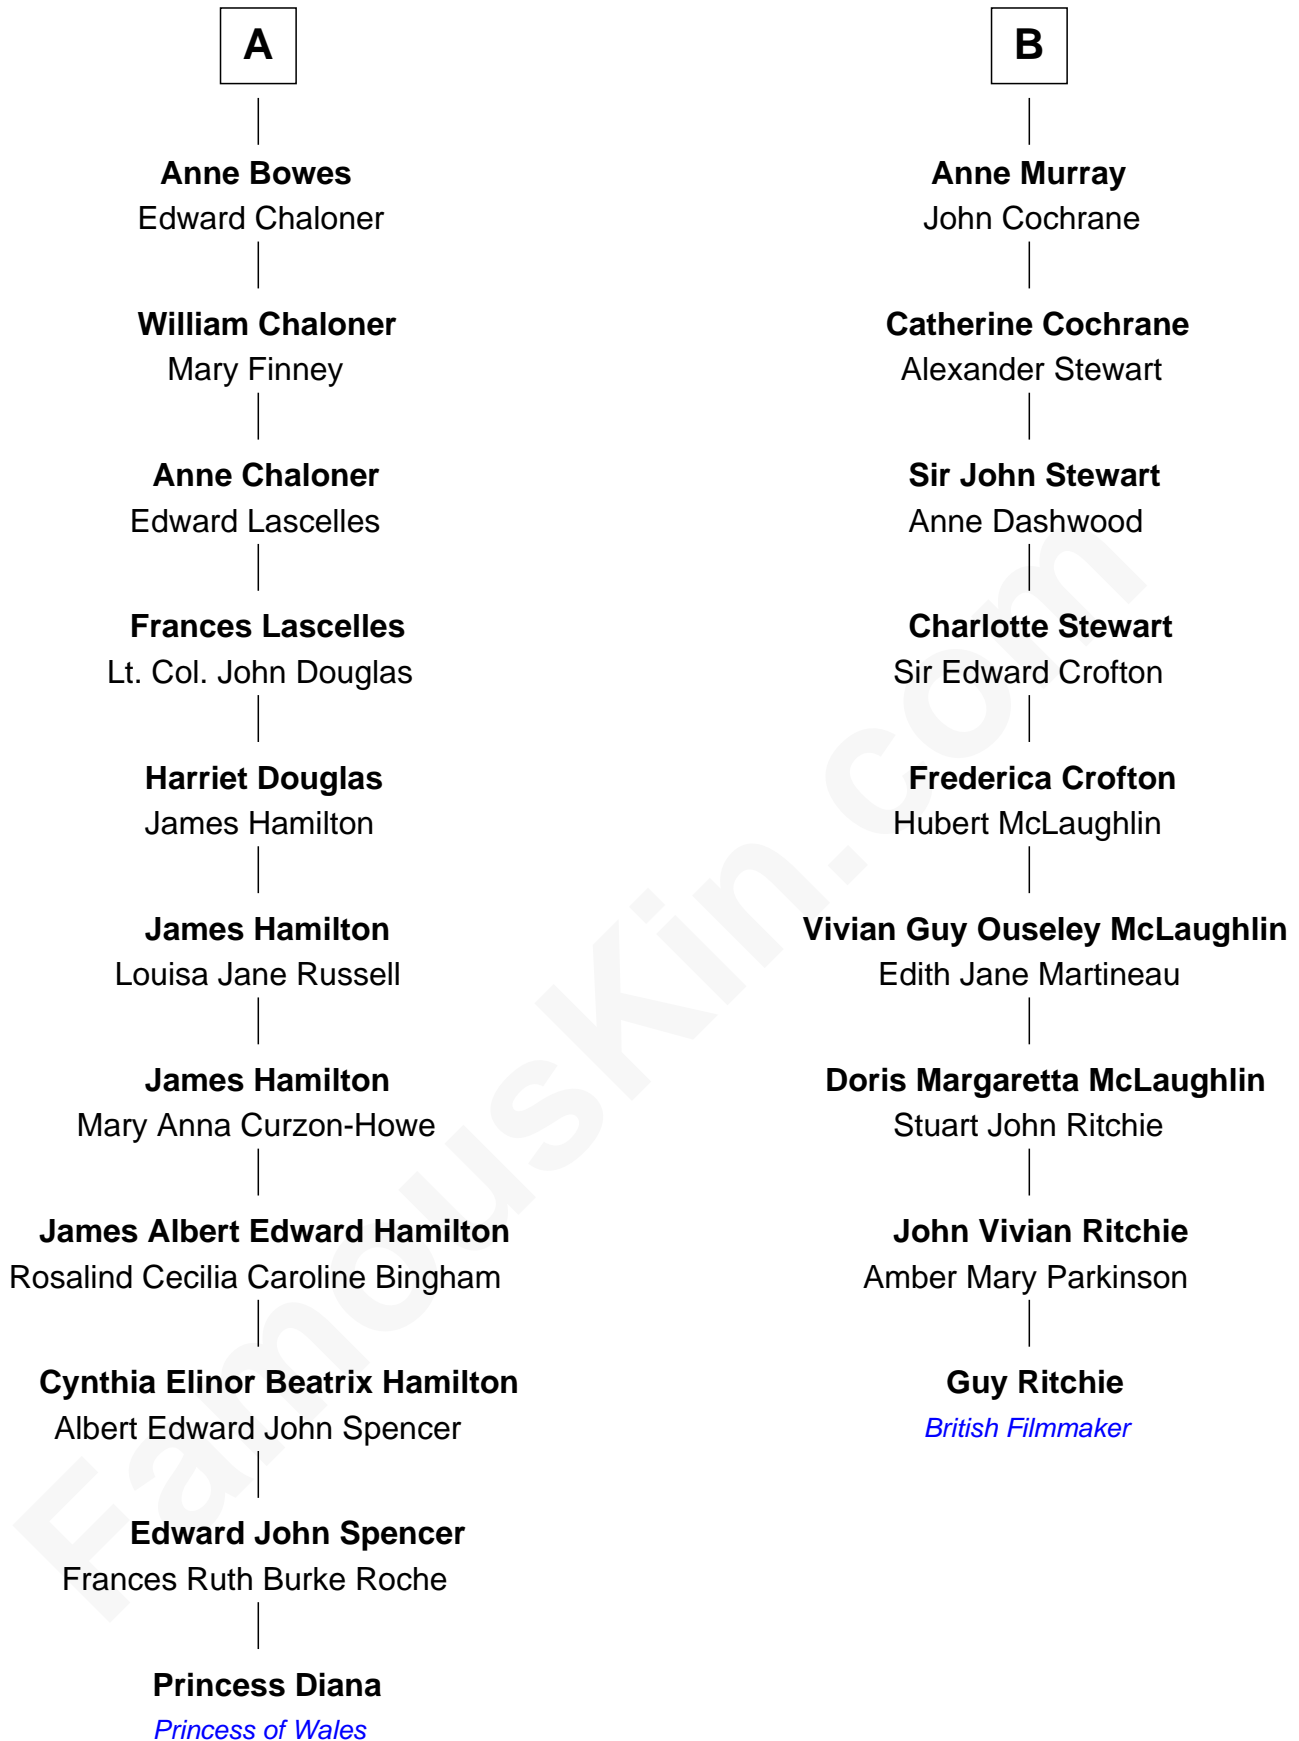

FamousKin.com

Relationship Chart of

Princess Diana

Princess of Wales

15th cousin 2 times removed of

Guy Ritchie
British Filmmaker

Henry Clifford
Anne St. John

Guy Ritchie photo by [Georges Biard](#) (CC BY-SA 3.0)