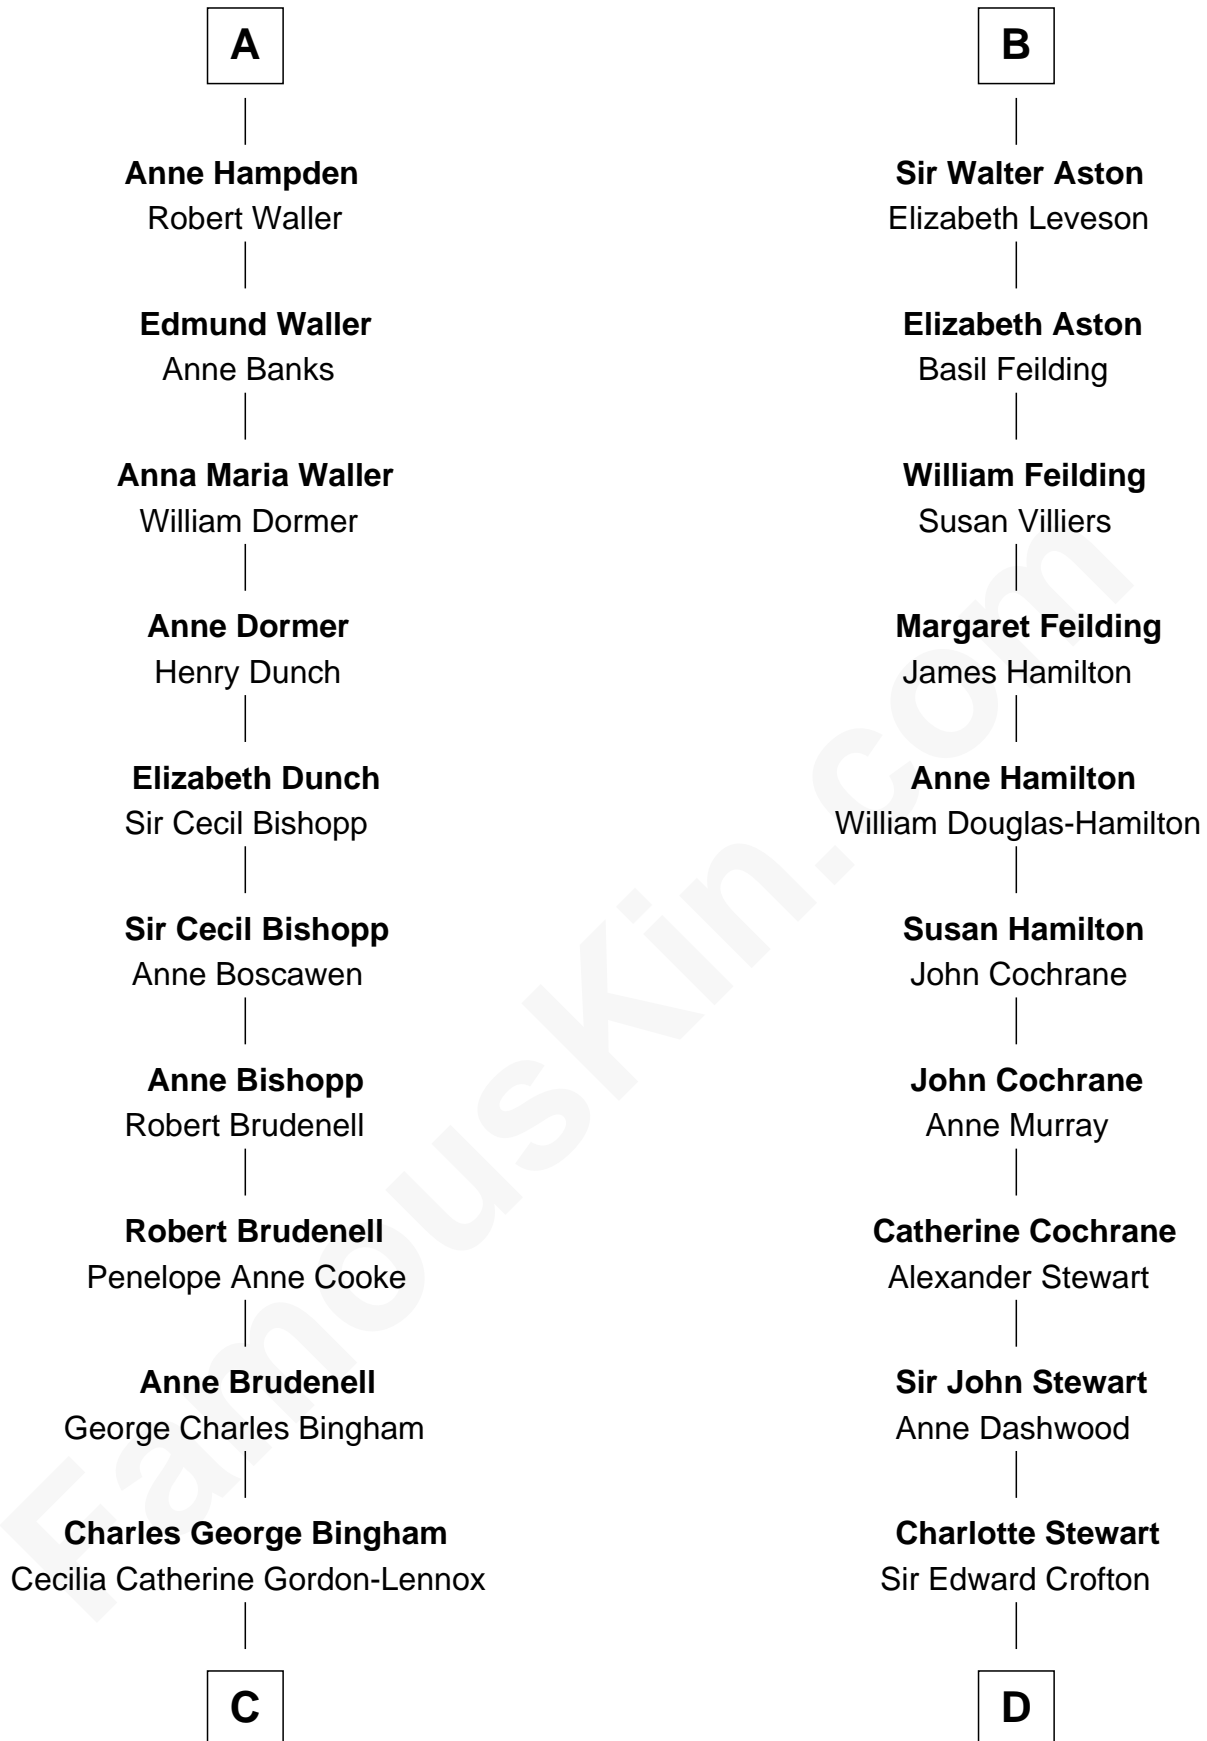

FamousKin.com Relationship Chart of

Princess Diana

Princess of Wales

20th cousin 1 time removed of

Guy Ritchie

British Filmmaker

C

Rosalind Cecilia Caroline Bingham

James Albert Edward Hamilton

Cynthia Elinor Beatrix Hamilton

Albert Edward John Spencer

Edward John Spencer

Frances Ruth Burke Roche

Princess Diana

Princess of Wales

D