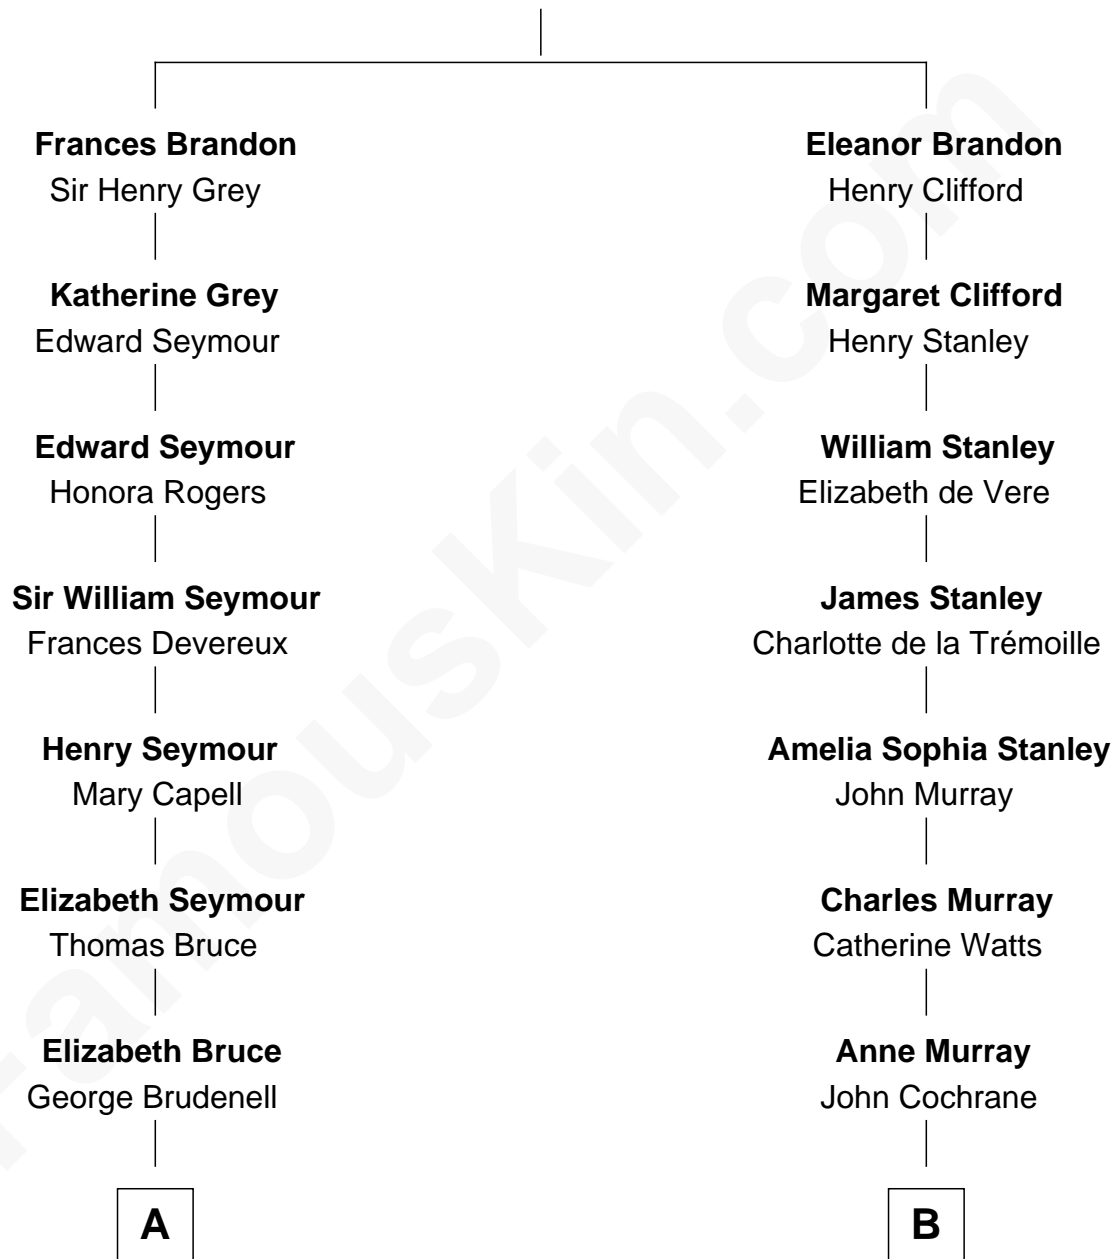

FamousKin.com Relationship Chart of

Princess Diana

Princess of Wales

14th cousin of

Guy Ritchie

British Filmmaker

Sir Charles Brandon

Mary Tudor

A

Robert Brudenell

Anne Bishopp

Robert Brudenell

Penelope Anne Cooke

Anne Brudenell

George Charles Bingham

Charles George Bingham