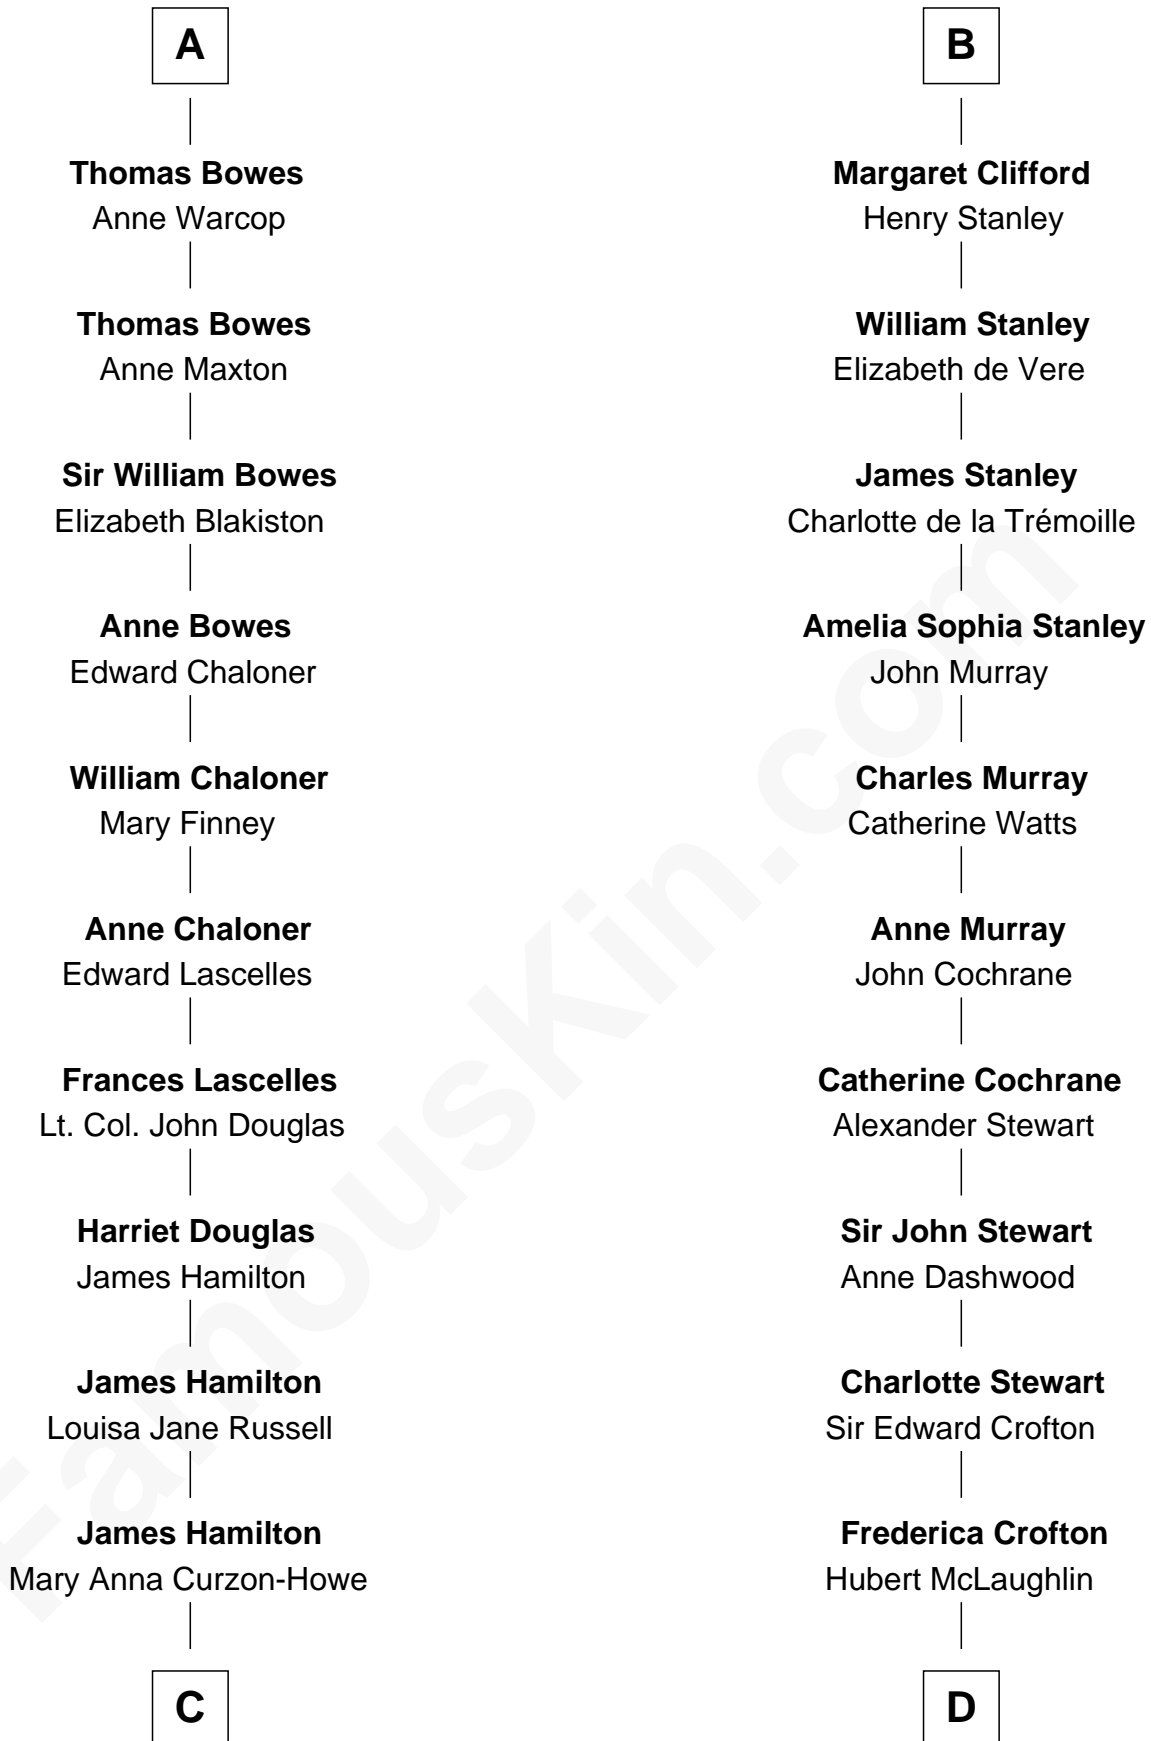

# FamousKin.com Relationship Chart of

**Princess Diana**

*Princess of Wales*

20th cousin of

**Guy Ritchie**

*British Filmmaker*

**Avice Marmion**

Sir John Grey

**Sir Robert Grey**  
Lora de St. Quintin

**Elizabeth Grey**  
Henry FitzHugh

**Sir William FitzHugh**  
Margery Willoughby

**Maud FitzHugh**  
Sir William Bowes

**Sir Ralph Bowes**  
Margery Conyers

**Richard Bowes**  
Elizabeth Aske

**Sir George Bowes**  
Jane Talbot

**A**

**Sir Robert Grey**  
Lora de St. Quintin

**Elizabeth Grey**  
Henry FitzHugh

**Eleanor Fitzhugh**  
Sir Henry Bromflete

**Margaret Bromflete**  
John Clifford

**Henry Clifford**  
Anne St. John

**Henry Clifford**  
Margaret Percy

**Henry Clifford**  
Eleanor Brandon

**B**

**C**

**James Albert Edward Hamilton**  
Rosalind Cecilia Caroline Bingham

**Cynthia Elinor Beatrix Hamilton**  
Albert Edward John Spencer