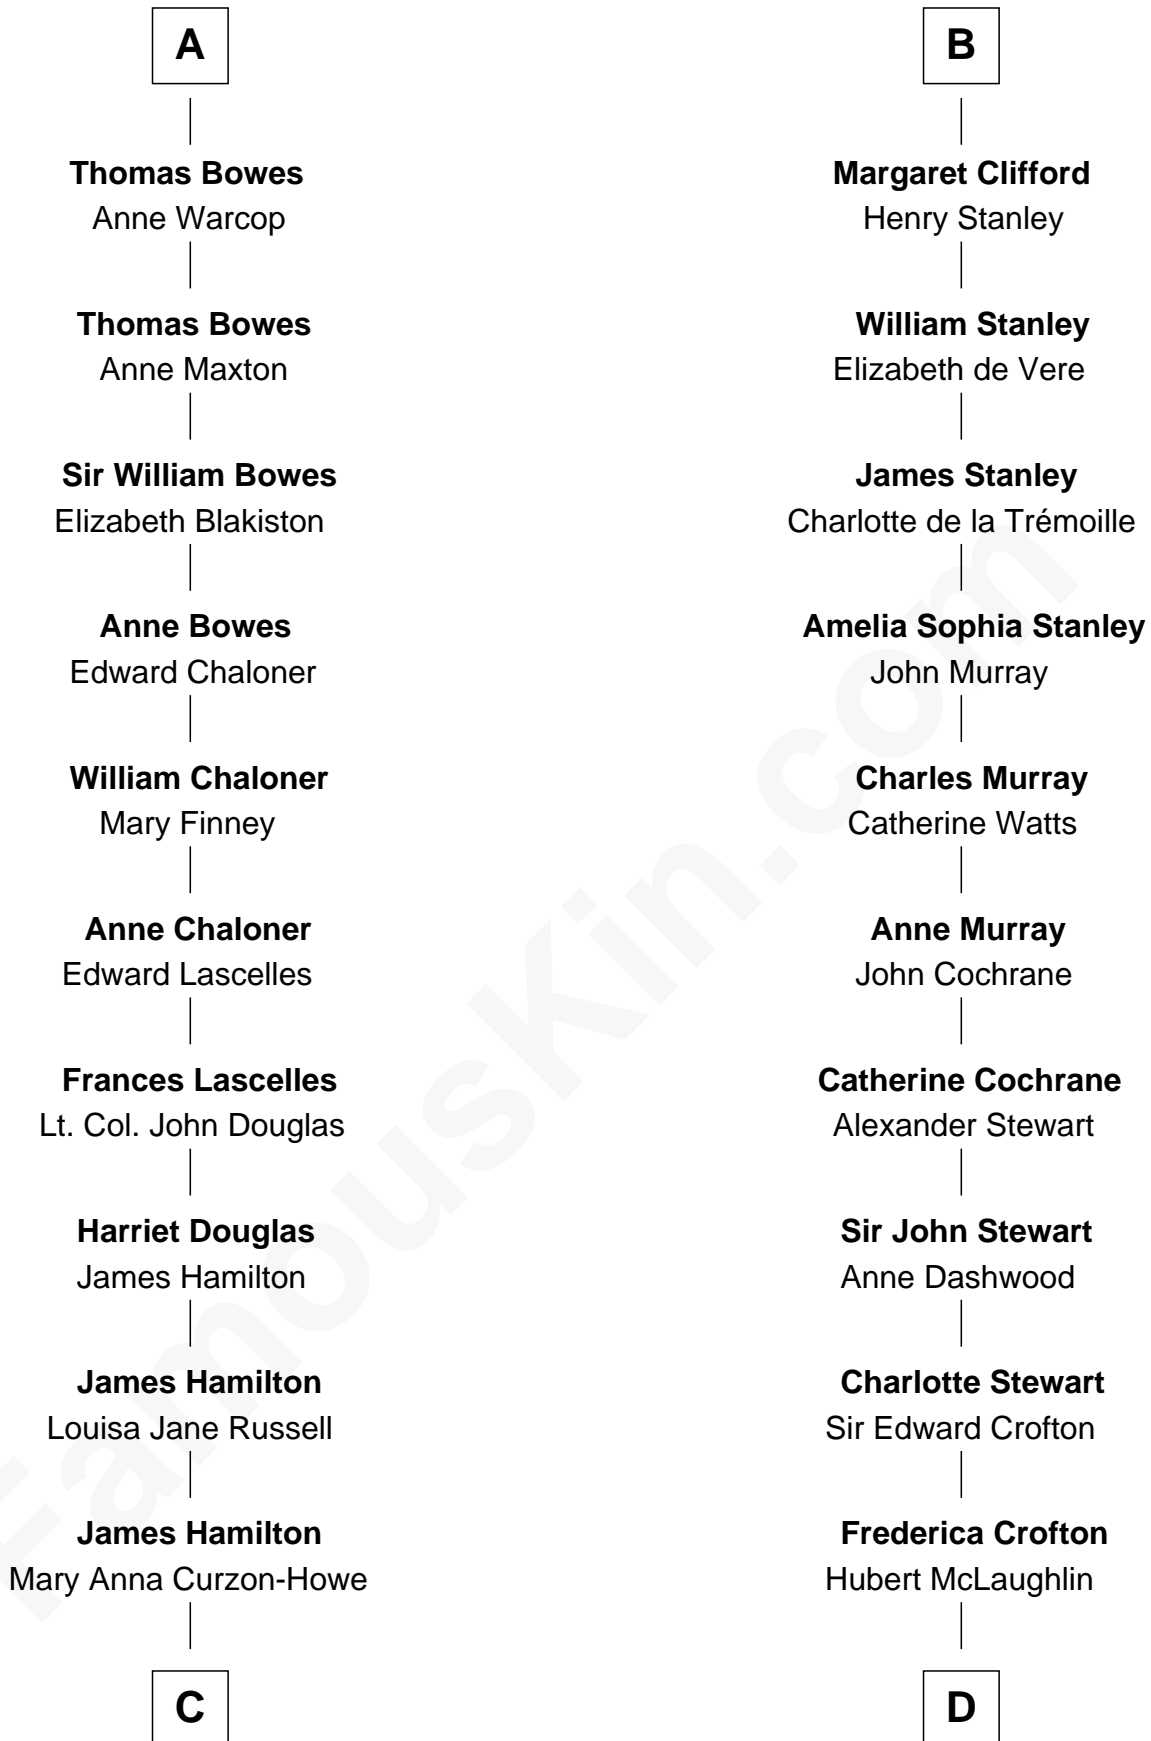

# FamousKin.com Relationship Chart of

**Princess Diana**

*Princess of Wales*

20th cousin of

**Guy Ritchie**

*British Filmmaker*

Herbert de St. Quintin

**C**

**James Albert Edward Hamilton**  
Rosalind Cecilia Caroline Bingham

**Cynthia Elinor Beatrix Hamilton**  
Albert Edward John Spencer

**Edward John Spencer**  
Frances Ruth Burke Roche

**Princess Diana**  
*Princess of Wales*

**D**

**Vivian Guy Ouseley McLaughlin**  
Edith Jane Martineau

**Doris Margaretta McLaughlin**  
Stuart John Ritchie

**John Vivian Ritchie**  
Amber Mary Parkinson

**Guy Ritchie**  
*British Filmmaker*

FamousKin.com