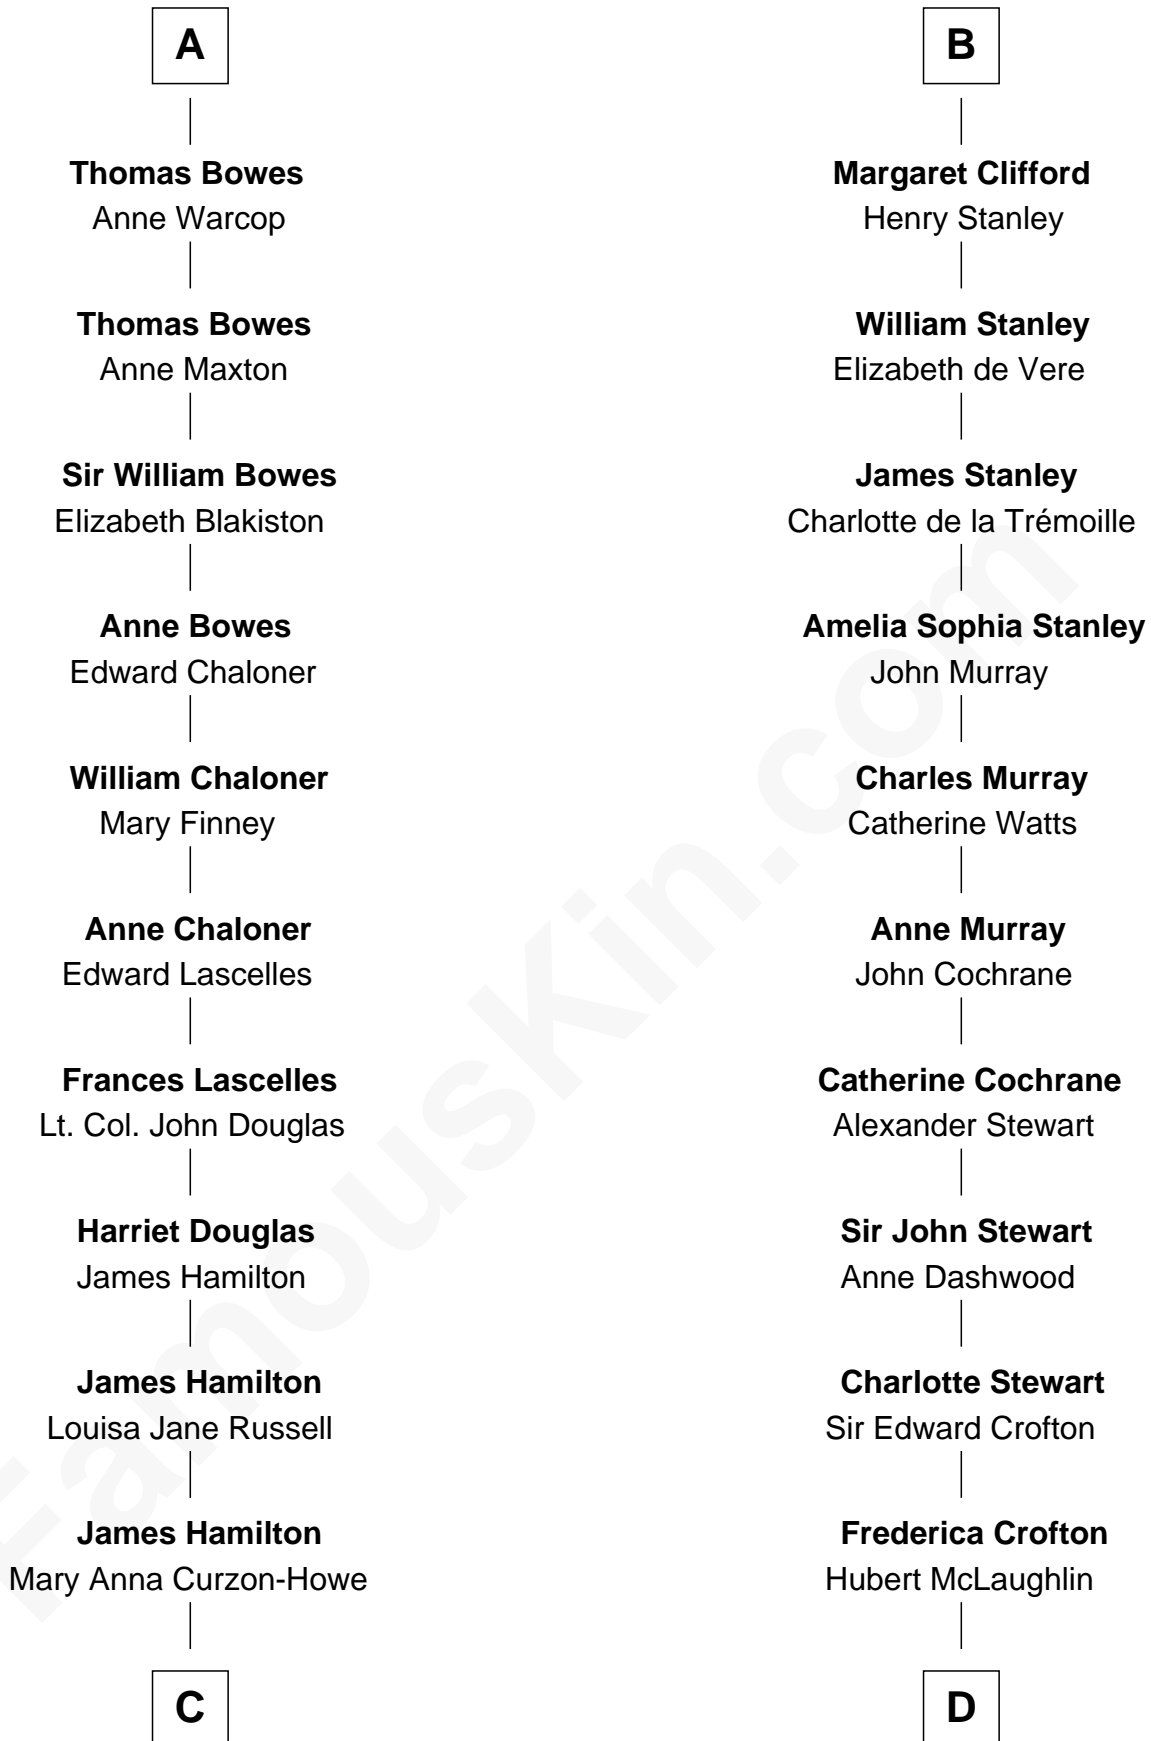

FamousKin.com Relationship Chart of

Princess Diana

Princess of Wales

20th cousin of

Guy Ritchie

British Filmmaker

Henry Scrope

Joan - - - - -

C

James Albert Edward Hamilton
Rosalind Cecilia Caroline Bingham

Cynthia Elinor Beatrix Hamilton
Albert Edward John Spencer

Edward John Spencer
Frances Ruth Burke Roche

Princess Diana
Princess of Wales

D

Vivian Guy Ouseley McLaughlin
Edith Jane Martineau