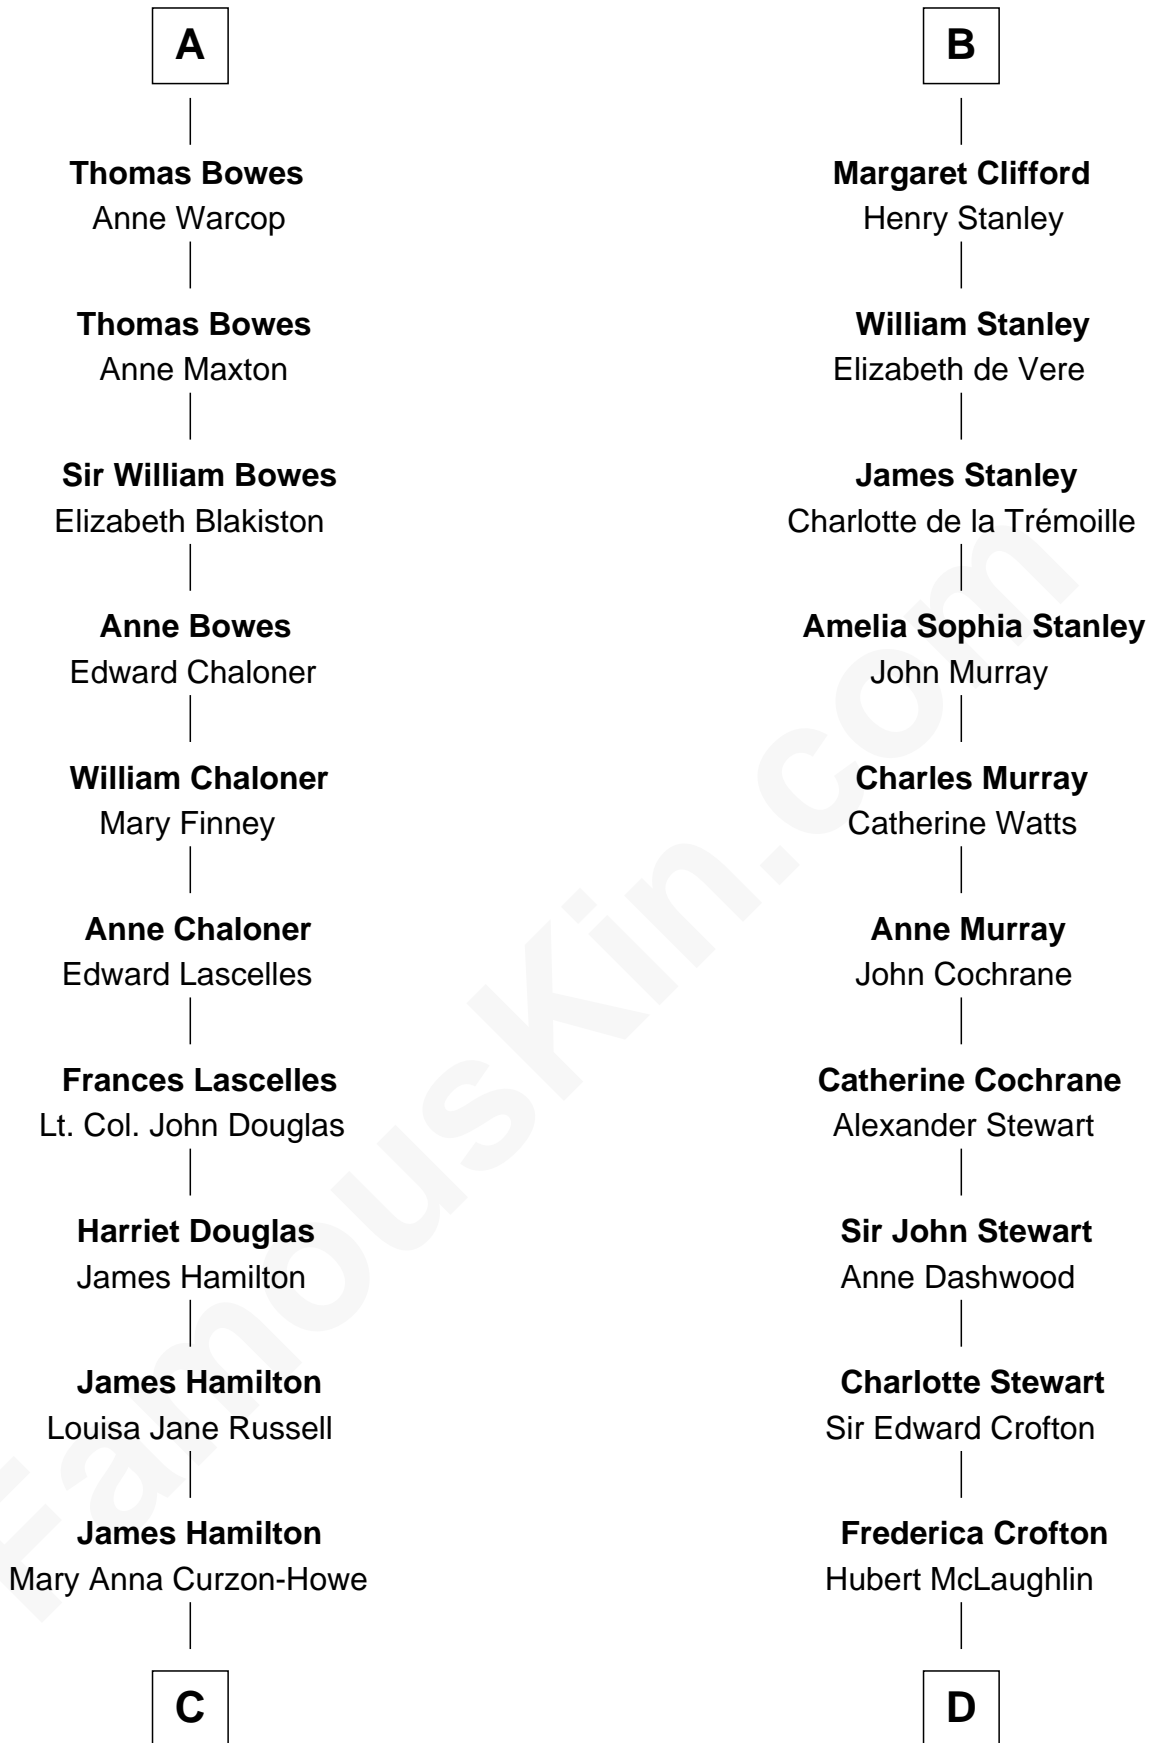

# FamousKin.com Relationship Chart of

**Princess Diana**

*Princess of Wales*

20th cousin of

**Guy Ritchie**

*British Filmmaker*

**Lord Henry Fitzhugh**

Eve Bulmer

**C**

**James Albert Edward Hamilton**  
Rosalind Cecilia Caroline Bingham

**Cynthia Elinor Beatrix Hamilton**  
Albert Edward John Spencer

**Edward John Spencer**  
Frances Ruth Burke Roche

**Princess Diana**  
*Princess of Wales*

**D**

**Vivian Guy Ouseley McLaughlin**  
Edith Jane Martineau

**Doris Margaretta McLaughlin**  
Stuart John Ritchie

**John Vivian Ritchie**  
Amber Mary Parkinson

**Guy Ritchie**  
*British Filmmaker*

FamousKin.com