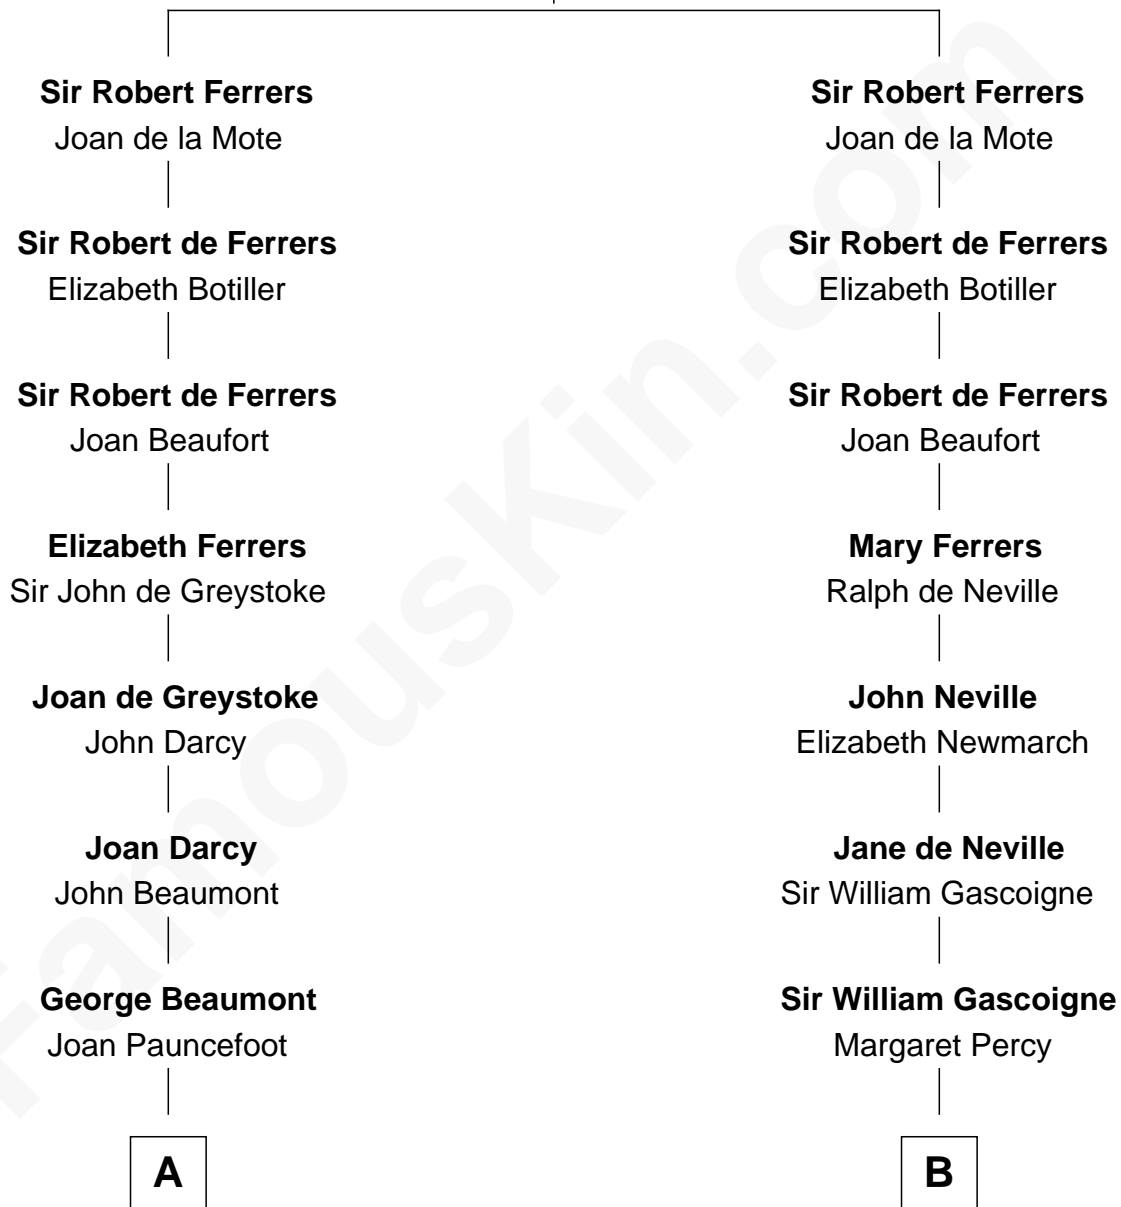

FamousKin.com Relationship Chart of

Princess Diana

Princess of Wales

21st cousin of

Guy Ritchie

British Filmmaker

Sir John Ferrers
Hawise Muscegros

C

Charles George Bingham
Cecilia Catherine Gordon-Lennox

Rosalind Cecilia Caroline Bingham
James Albert Edward Hamilton

Cynthia Elinor Beatrix Hamilton
Albert Edward John Spencer

Edward John Spencer
Frances Ruth Burke Roche

Princess Diana
Princess of Wales

D

William Martineau
Margaretta Sarah Mason

Edith Jane Martineau
Vivian Guy Ouseley McLaughlin

Doris Margaretta McLaughlin
Stuart John Ritchie

John Vivian Ritchie
Amber Mary Parkinson