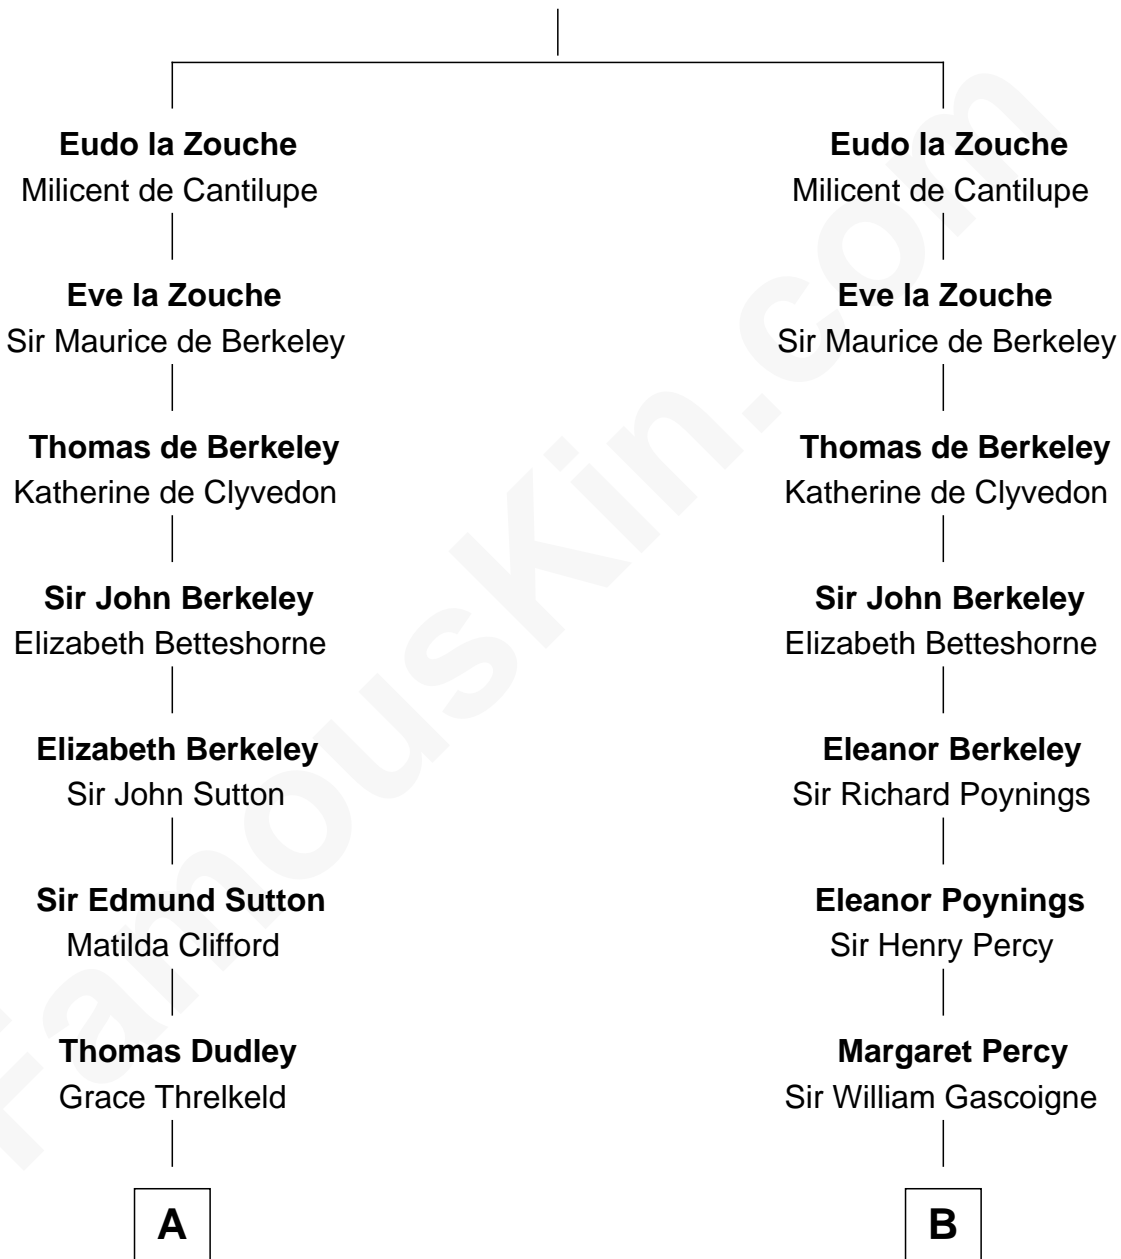

FamousKin.com

Relationship Chart of

Princess Diana

Princess of Wales

19th cousin 2 times removed of

Guy Ritchie
British Filmmaker

Roger la Zouche
Margaret - - - - -

C

Albert Edward John Spencer
Cynthia Elinor Beatrix Hamilton

Edward John Spencer
Frances Ruth Burke Roche

Princess Diana
Princess of Wales

D

William Martineau
Margaretta Sarah Mason

Edith Jane Martineau
Vivian Guy Ouseley McLaughlin